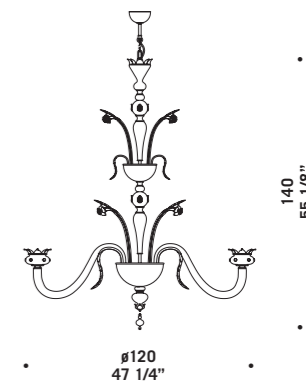

7074 K12
12 x max 46W E14
HSGSB/C/UB
alogeno chiara
clear halogen
12 x E14 LED
LED light bulb