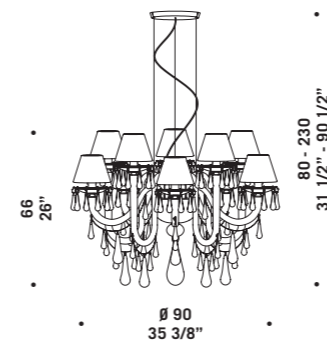

# Goutte

design Nicola Grandesso

**GOUTTE S8**  
8 x max 46W E14  
HSGSB/C/UB  
alogeno chiara  
clear halogen  
8 x E14 LED  
LED light bulb

GOUTTE S8

**GOUTTE S10**  
10 x max 46W E14  
HSGSB/C/UB  
alogeno chiara  
clear halogen  
10 x E14 LED  
LED light bulb