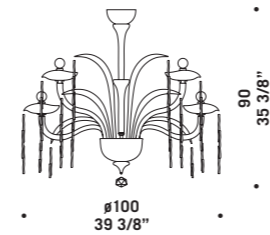

ACQUA K8
8 x max 30W E14
HSGSP/C/UB
alogeno chiara
clear halogen

8 x E14 LED
LED light bulb