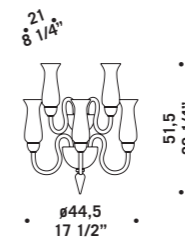

2612 A3+2
5 x max 46W E14
HSGSB/C/UB
alogeno chiara
clear halogen
5 x E14 LED
LED light bulb