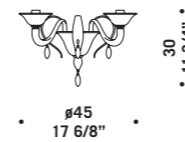

7096 A2
2 x max 46W E14
HSGSB/C/UB
alogeno chiara
clear halogen
2 x E14 LED
LED light bulb

CE
⊕
IP 20
UL