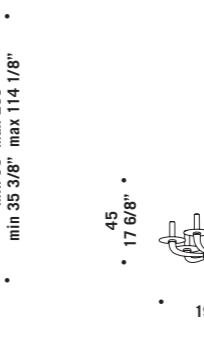

NATURAL K6
6 x max 60W G9
HSGST/C/UB
alogena bispina
halogen bi-pin
6 x G9 LED
LED light bulb