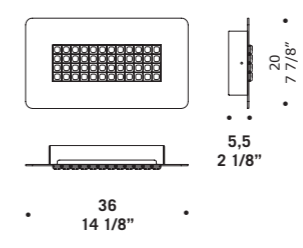

ROMA A/P 36-20
19W 2000lm
LED 2700K CRI90

CE
IP20
□