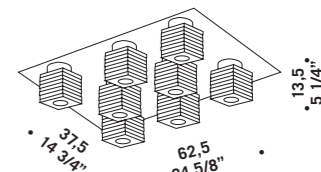

OTTO X OTTO P8
8x33W G9
HSGST/C/UB
alogeno bispina
halogen bi-pin
8 x G9 LED
LED light bulb