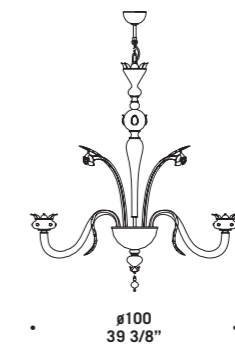

7074 K10
10 x max 46W E14
HSGSB/C/UB
alogeno chiara
clear halogen
10 x E14 LED
LED light bulb