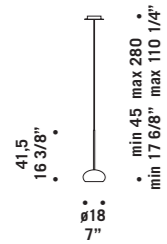

BOA S
1x60W G9
HSGST/C/UB
alogeno bispina
halogen bi-pin
1 x G9 LED
LED light bulb