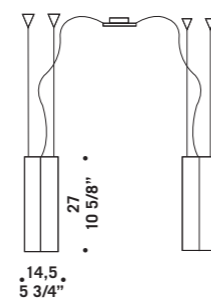

CARRÈ S2PD
2x77W E27
HSGSA/C/UB
alogeno chiara
clear halogen
2x30W E27
FBT
fluorescente fluorescent
cavo elettrico 200 cm
cables lenght 200 cm
2 x E27 LED
LED light bulb