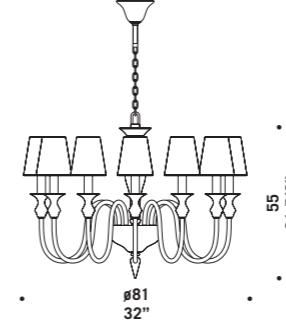

2599 K12 SHADE
12 x max 46W E14
HSGSB/C/UB
alogeno chiara
clear halogen
12 x E14 LED
LED light bulb