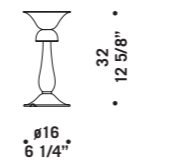

7094 L
1 x max 46W E14
HSGSP/C/UB
alogeno chiara
clear halogen
1 x E14 LED
LED light bulb