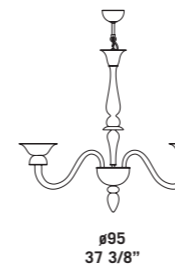

7094 K10
10 x max 46W E14
HSGSP/C/UB
alogeno chiara
clear halogen
10 x E14 LED
LED light bulb