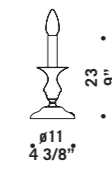

2599 L
1 x max 46W E14
HSGSB/C/UB
alogeno chiara
clear halogen
1 x E14 LED
LED light bulb