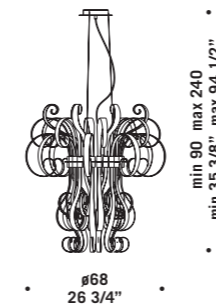

# Ciocca

design Francesco Dei Rossi

CIOCCA S6

CIOCCA A1

**CIOCCA A1**  
1 x max 60W G9  
HSGST/C/UB  
alogeno bispina  
halogen bi-pin  
1 x G9 LED  
LED light bulb

**CIOCCA S4**  
4 x max 33W G9  
HSGST/C/UB  
alogeno bispina  
halogen bi-pin  
4 x G9 LED  
LED light bulb