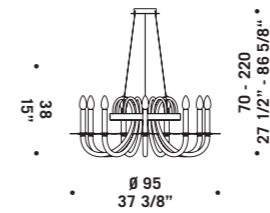

VIVACE K9
9 x max 46W E14
HSGST/C/UB
alogena chiara
clear halogen
9 x E14 LED
LED light bulb