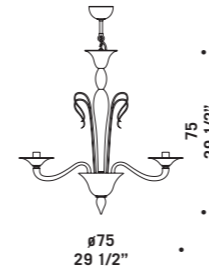

7088 K6
6 x max 46W E14
HSGSB/C/UB
alogeno chiara
clear halogen
6 x E14 LED
LED light bulb