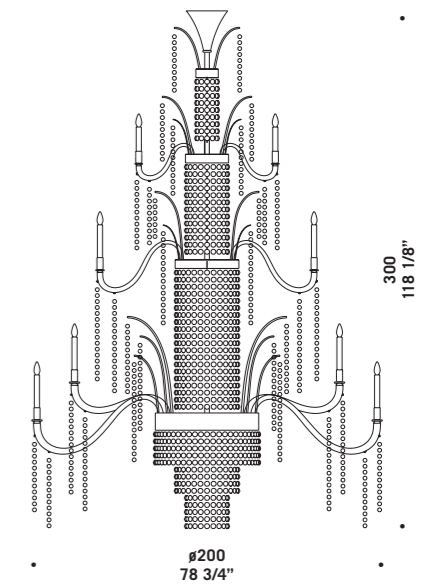

ICE K84
57 x max 46W E14
HSGSB/C/UB
alogeno chiara
clear halogen

+27 x max 20W G9
HSGST/C/UB
alogeno bispina
halogen bi-pin
57 x E14 LED
LED light bulb
+27 x G9 LED
LED light bulb