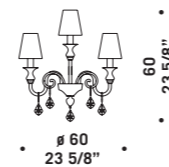

*Silk shades in white colour.*

*For these chandeliers chain  
and canopy are not supplied.*

**BUGIA A3**  
3 x max 46W E14  
HSGSB/C/UB  
alogeno chiara  
clear halogen  
3 x E14 LED  
LED light bulb

**BUGIA T1**  
1 x max 46W E14  
HSGSB/C/UB  
alogeno chiara  
clear halogen  
1 x E14 LED  
LED light bulb