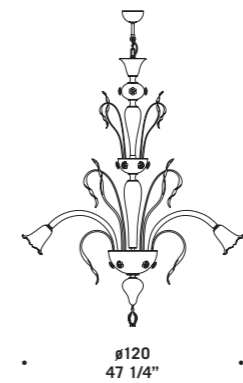

7056 K12
12 x max 30W E14
HSGSP/C/UB
alogeno chiara
clear halogen
12 x E14 LED
LED light bulb

7056 L
1 x max 30W E14
HSGSP/C/UB
alogeno chiara
clear halogen
1 x E14 LED
LED light bulb