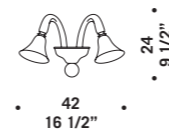

7080 A2
2 x max 46W E14
HSGSP/C/UB
alogeno chiara
clear halogen
2 x E14 LED
LED light bulb