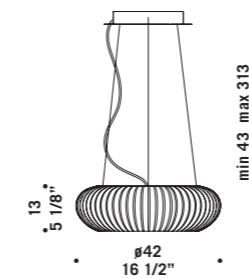

CANNETTATA S42 ED
25W 2500lm
LED 2700K CRI90
alimentatore elettronico
dimmerabile
*electronic ballast
dimnable*