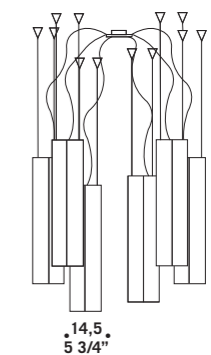

CARRÈ S6GD
6x77W E27
HSGSA/C/UB
alogeno chiara
clear halogen
6x30W E27
FBT
fluorescente fluorescent
cavo elettrico 200 cm
cables lenght 200 cm
6 x E27 LED
LED light bulb