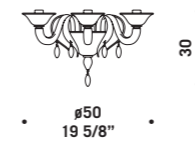

7096 A3
3 x max 46W E14
HSGSB/C/UB
alogeno chiara
clear halogen
3 x E14 LED
LED light bulb

CE
⊕
IP 20
UL