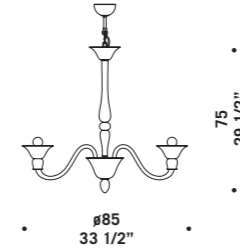

7083 K8
8 x max 46W E14
HSGSP/C/UB
alogeno chiara
clear halogen
8 x E14 LED
LED light bulb