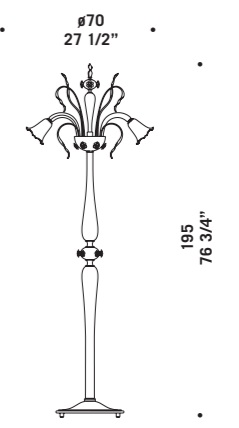

7056 R6
6 x max 30W E14
HSGSP/C/UB
alogeno chiara
clear halogen
6 x E14 LED
LED light bulb