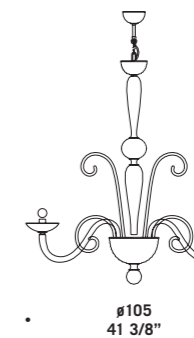

7076 K12
12 x max 46W E14
HSGSP/C/UB
alogeno chiara
clear halogen
12 x E14 LED
LED light bulb