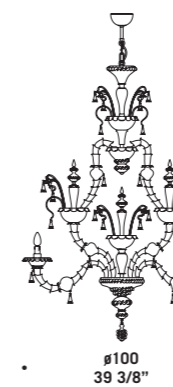

7060 K9
9 x max 46W E14
HSGSB/C/UB
alogeno chiara
clear halogen
9 x E14 LED
LED light bulb