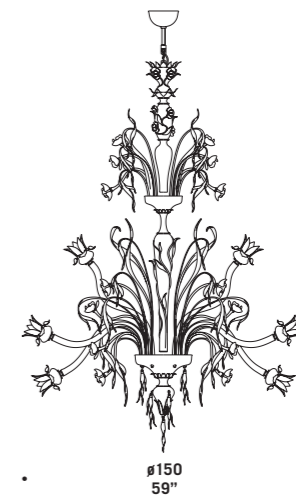

8089 K12
12 x max 30W E14
HSGSP/C/UB
alogena chiara
clear halogen
12 x E14 LED
LED light bulb