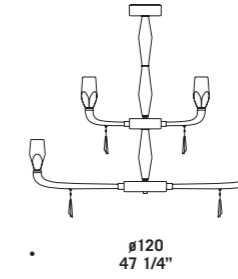

FLUTE K18
18 x max 33W G9
HSGST/C/UB
alogeno bispina
halogen bi-pin
18 x G9 LED
LED light bulb

catena + rosone non fornito
chain and canopy are not supplied