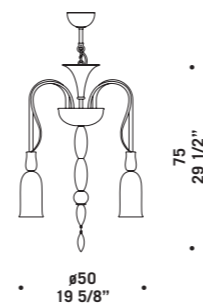

# 7095

Lampadario in cristallo con  
 montatura in metallo cromato;  
 cristallo foglia oro con montatura dorata.  
*Chandeliers in clear glass with  
 chromed metal fitting;  
 clear glass with gold leaf with gold metal fitting.*