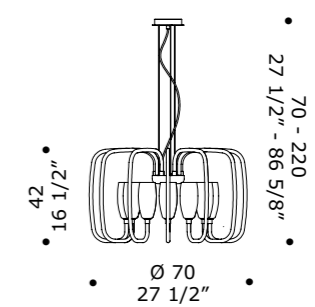

GARY K12
12 x max 33W G9
HSGST/C/UB
alogeno bispina
halogen bi-pin
12 x G9 LED
LED light bulb