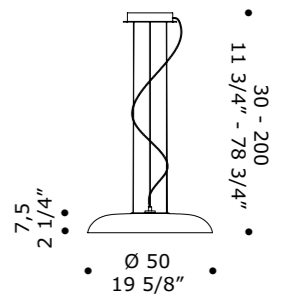

# Reef

design Chiaramonte Marin

• Ø 50  
19 5/8" •

• • •  
11,5  
4 1/2" •

**REEF A/P50 ED**  
45W 4500lm  
LED 2700K CRI90

**REEF R50 ED**  
45W 45000lm  
LED 2700K CRI90

**REEF S50 ED**  
45W 4500lm  
LED 2700K CRI90