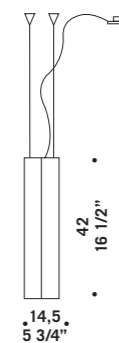

CARRÈ S1GD
1x77W E27
HSGSA/C/UB
alogeno chiara
clear halogen
1x30W E27
FBT
fluorescente fluorescent
cavo elettrico 200 cm
cables lenght 200 cm
1 x E27 LED
LED light bulb