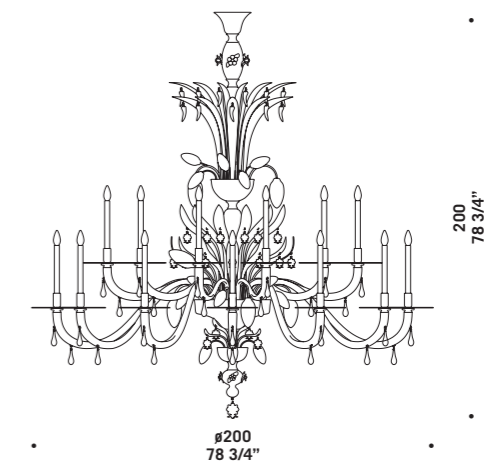

*Structure chromed and painted in black.*

*For these chandeliers chain and  
canopy are not supplied.*

MURICANU CHOCOLATE K24

MURICANU CHOCOLATE A2+1

**MURICANU CHOCOLATE A2+1** CE  
3 x max 46W E14  
HSGSB/C/UB  
alogeno chiara  
clear halogen  
3 x E14 LED  
LED light bulb