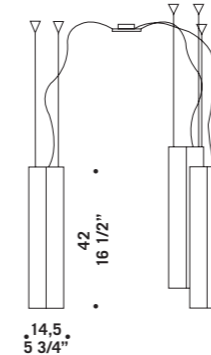

CARRÈ S3GD
3x77W E27
HSGSA/C/UB
alogeno chiara
clear halogen
3x30W E27
FBT
fluorescente fluorescent
cavo elettrico 200 cm
cables lenght 200 cm
3 x E27 LED
LED light bulb