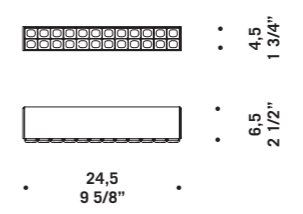

ROMA A/P 4,5-24,5
13W 1350lm
LED 2700K CRI90

CE
IP20
□