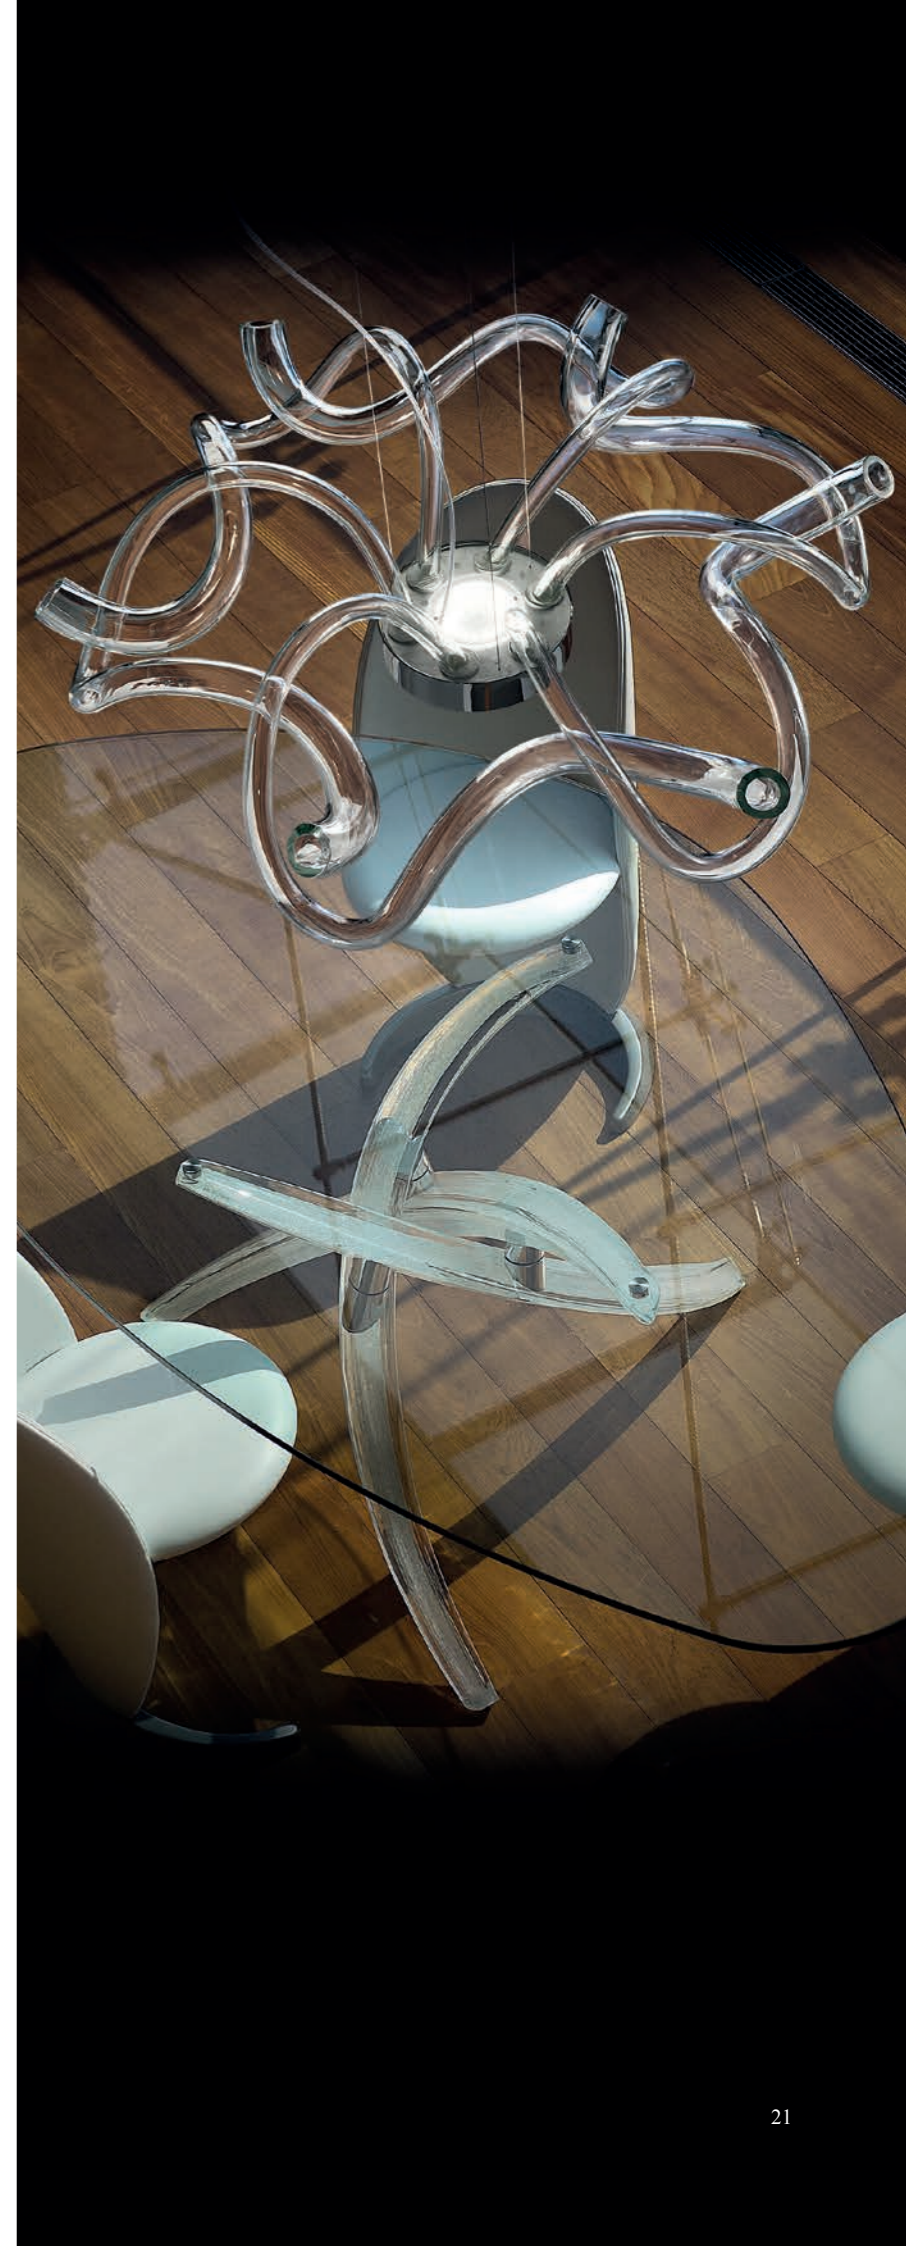

Bernini

design Raffaello Galiotto

Sospensione in vetro colore cristallo realizzata interamente a mano con diffusori in lastra bianco. Montatura in cromo e alluminio anodizzato.
Suspension with hand shaped clear glass elements and white plate diffusers. Metal frame in chromed and anodized aluminium.