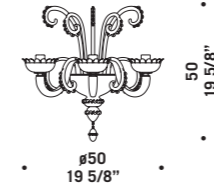

7092 A3
3 x max 46W E14
HSGSB/C/UB
alogeno chiara
clear halogen
3 x E14 LED
LED light bulb