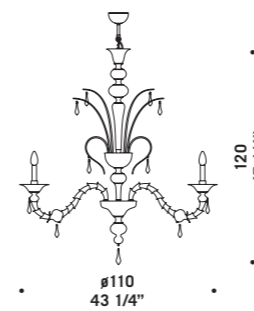

6099 K10
10 x max 46W E14
HSGSB/C/UB
alogena chiara
clear halogen
10 x E14 LED
LED light bulb