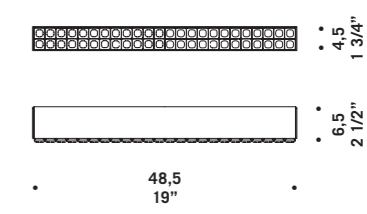

ROMA A/P 4,5-48,5
26W 2700lm
LED 2700K CRI90

CE
IP20
□