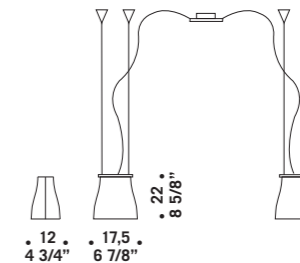

**BELL S1D**  
1x77W E27  
HSGSA/C/UB  
alogeno chiara  
clear halogen  
cavo elettrico 200 cm  
cables length 200 cm  
1 x E27 LED  
LED light bulb

**BELL S2D**  
2x77W E27  
HSGSA/C/UB  
alogeno chiara  
clear halogen  
cavo elettrico 200 cm  
cables length 200 cm  
2 x E27 LED  
LED light bulb