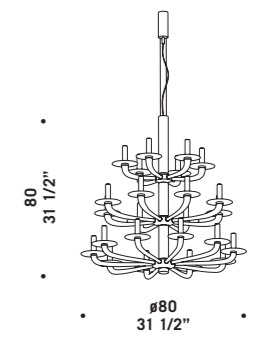

NATURAL KP24
24 x max 60W G9
HSGST/C/UB
alogena bispina
halogen bi-pin
24 x G9 LED
LED light bulb