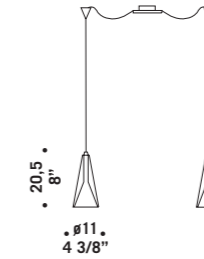

LOLLI S2D
2x33W G9
HSGST/C/UB
alogeno bispina
halogen bi-pin
cavo elettrico 200 cm
cables lenght 200 cm
2 x G9 LED
LED light bulb