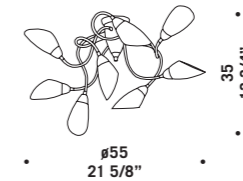

POLI PÒ P8/A8
8x40W E14
HSGSP/C/UB
alogeno chiara
clear halogen
8 x E14 LED
LED light bulb