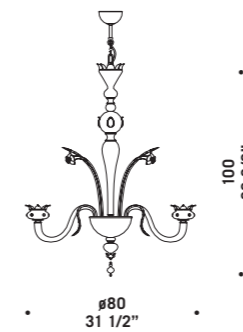

7074 K8
8 x max 46W E14
HSGSB/C/UB
alogeno chiara
clear halogen
8 x E14 LED
LED light bulb