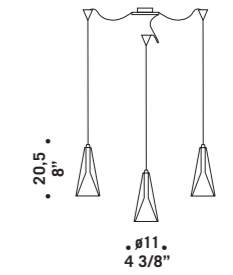

LOLLI S3D
3x33W G9
HSGST/C/UB
alogeno bispina
halogen bi-pin
cavo elettrico 200 cm
cables lenght 200 cm
3 x G9 LED
LED light bulb