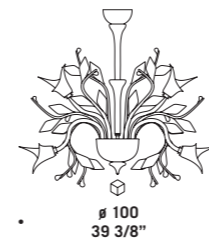

TERRA K8
8 x max 46W E14
HSGSB/C/UB
alogeni chiari
clear halogen
8 x E14 LED
LED light bulb

90

35 3/8"

∅ 100

39 3/8"

CE

⊕

IP20

Ⓛ