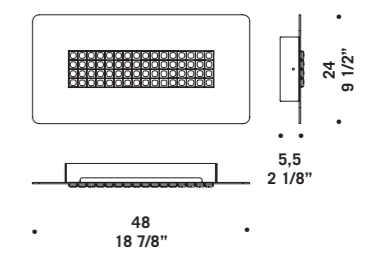

ROMA A/P 48-24
25W 2700lm
LED 2700K CRI90

CE
IP20
□