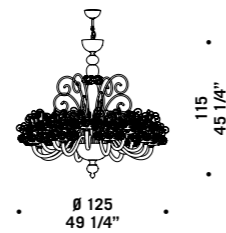

Bride

design Nicola Grandesso

Lampadari ed appliques disponibili nei colori:
cristallo foglia oro con coccarde in raso
colore nero lucido e montatura dorata;
cristallo con coccarde in raso
colore bianco lucido e montatura cromata.

*Chandeliers and wall lamps in:
clear glass with gold leaf with glossy
black satin cockades and gold structure;
clear glass with glossy white satin cockades
and chromed structure.*

Ulteriori colori per le coccarde
disponibili su richiesta.

*Eventual other colours for the cockades
are available on demand.*

BRIDE K16
16 x max 46W E14
HSGSP/C/UB
alogena chiara
clear halogen
16 x E14 LED
LED light bulb