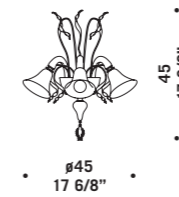

7056 A3
3 x max 30W E14
HSGSP/C/UB
alogeno chiara
clear halogen
3 x E14 LED
LED light bulb