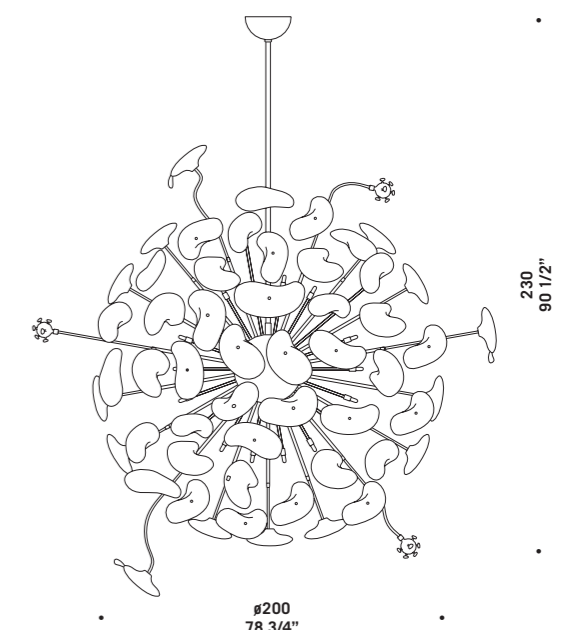

COSMOSPORA K47
47 x max 33W G9
HSGST/C/UB
alogena bispina
halogen bi-pin
47 x G9 LED
LED light bulb