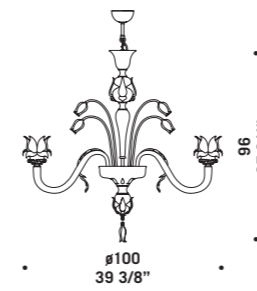

7098

7098 A2
2 x max 30W E14
HSGSB/C/UB
alogeno chiara
clear halogen
2 x E14 LED
LED light bulb

7098 A3
3 x max 30W E14
HSGSB/C/UB
alogeno chiara
clear halogen
3 x E14 LED
LED light bulb

7098 K6
6 x max 30W E14
HSGSB/C/UB
alogeno chiara
clear halogen
6 x E14 LED
LED light bulb

7098 K8
8 x max 30W E14
HSGSB/C/UB
alogeno chiara
clear halogen
8 x E14 LED
LED light bulb

7098 K10
10 x max 30W E14
HSGSB/C/UB
alogeno chiara
clear halogen
10 x E14 LED
LED light bulb

7098 K16
16 x max 30W E14
HSGSB/C/UB
alogeno chiara
clear halogen
16 x E14 LED
LED light bulb

7098 R6
6 x max 30W E14
HSGSB/C/UB
alogeno chiara
clear halogen
6 x E14 LED
LED light bulb