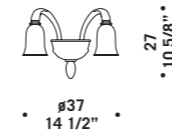

# 7082

Lampadari ed appliques  
in cristallo decoro ambra.  
Montatura dorata.  
*Chandeliers and wall lamps in  
clear glass with amber decorations.  
Gold structure.*

7082 K10

**7082 A2**  
2 x max 46W E14  
HSGSP/C/UB  
alogeno chiara  
clear halogen  
2 x E14 LED  
LED light bulb