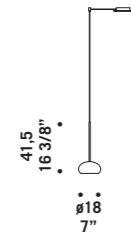

**BOA S1D**  
1x60W G9  
HSGST/C/UB  
alogeno bispina  
*halogen bi-pin*  
cavo elettrico 300 cm  
*cables length 300 cm*  
1 x G9 LED  
*LED light bulb*

**BOA S2D**  
2x60W G9  
HSGST/C/UB  
alogeno bispina  
*halogen bi-pin*  
cavo elettrico 300 cm  
*cables length 300 cm*  
2 x G9 LED  
*LED light bulb*