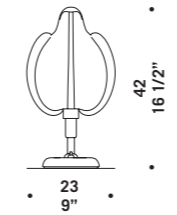

PORTOFINO P1

PORTOFINO A0 CE
2 x max 46W E14
HSGSP/C/UB
alogena chiara
clear halogen
2 x E14 LED
LED light bulb

PORTOFINO A1 CE
5 x max 46W E14
HSGSP/C/UB
alogena chiara
clear halogen
5 x E14 LED
LED light bulb

PORTOFINO A2 CE
1 x max 57W E27
HSGSA/C/UB
alogena chiara
clear halogen
1 x E27 LED
LED light bulb

PORTOFINO L CE
1 x max 57W E27
HSGSA/C/UB
alogena chiara
clear halogen
1 x E27 LED
LED light bulb

PORTOFINO PO CE
9 x max 46W E14
HSGSP/C/UB
alogena chiara
clear halogen
9 x E14 LED
LED light bulb

PORTOFINO P1 CE
12 x max 46W E14
HSGSP/C/UB
alogena chiara
clear halogen
12 x E14 LED
LED light bulb

PORTOFINO P2 CE
8 x max 46W E14
HSGSP/C/UB
alogena chiara
clear halogen
8 x E14 LED
LED light bulb

PORTOFINO SO CE
9 x max 46W E14
HSGSP/C/UB
alogena chiara
clear halogen
9 x E14 LED
LED light bulb

PORTOFINO S1 CE
12 x max 46W E14
HSGSP/C/UB
alogena chiara
clear halogen
12 x E14 LED
LED light bulb