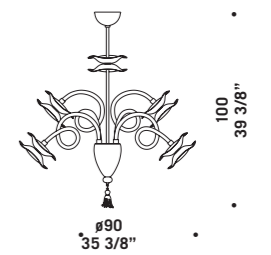

*Chromed metal fitting.*

*For these chandeliers chain and*

*canopy are not supplied.*

VENEGIANO A2

**VENEGIANO A2**  
 2 x max 46W E14  
 HSGSP/C/UB  
 alogena chiara  
 clear halogen  
 2 x E14 LED  
 LED light bulb