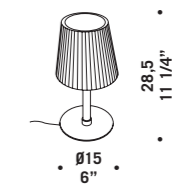

LUMÈ L1
LUMÈ L1WD
1x46W E14
HSGSP/C/UB
alogeno chiara
clear halogen
1 x E14 LED
LED light bulb