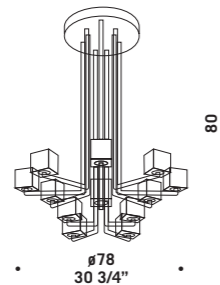

OTTO X OTTO K4+8
12x60W G9
HSGST/C/UB
alogeno bispina
halogen bi-pin
doppia accensione
double switch
12 x G9 LED
LED light bulb