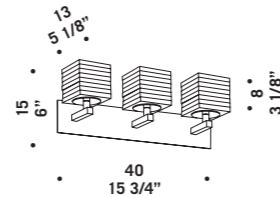

OTTO X OTTO A3
3x33/60W G9
HSGST/C/UB
alogeno bispina
halogen bi-pin
3 x G9 LED
LED light bulb

OTTO X OTTO F
1x35W-12V GY6,35
HSGST/UB/IB
alogeno bispina
halogen bi-pin
1x20W-12V G4
HSGST/UB
alogeno bispina
halogen bi-pin
foro incasso $\varnothing$ 4,5-5 cm
profondità minima 9 cm
trasformatore escluso
recessed hole $\varnothing$ 4,5-5 cm
min. depth 9 cm
transformer not included