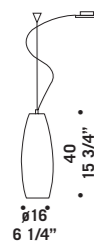

PERONI S16D
1x77W E27
HSGSA/C/UB
alogeno chiara
clear halogen
1x75W E27 - PAR 30
HAGS/UB
1x24W E27
FBT
fluorescente fluorescent
cavo elettrico 200 cm
cables lenght 200 cm
1 x E27 LED
LED light bulb