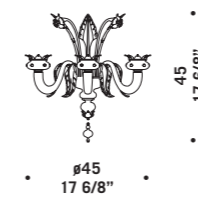

7074 A3
3 x max 46W E14
HSGSB/C/UB
alogeno chiara
clear halogen
3 x E14 LED
LED light bulb