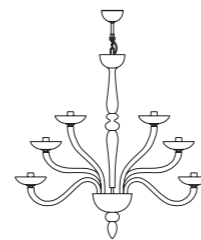

95

37 3/8"

Ø100
39 3/8"

8000 K6+3+3
12 x max 46W E14
HSGSP/C/UB
alogeno chiara
clear halogen
12 x E14 LED
LED light bulb