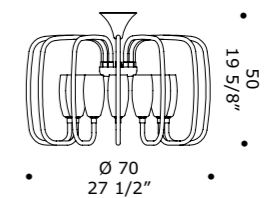

GARY P12
12 x max 33W G9
HSGST/C/UB
alogeno bispina
halogen bi-pin
12 x G9 LED
LED light bulb