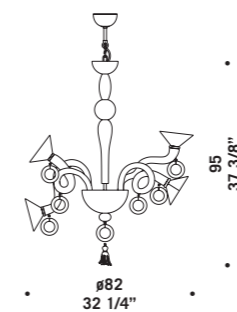

LAGUNA PLANET K8
8 x max 46W E14
HSGSP/C/UB
alogeno chiara
clear halogen
8 x E14 LED
LED light bulb