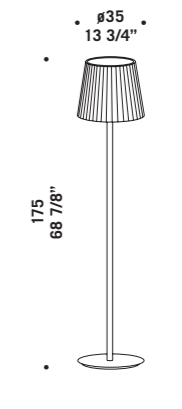

LUMÈ R1
LUMÈ R1WD
1x70W E27
HSGSG/C
alogeno Globolux chiara
clear halogen Globolux
1x77W E27
HSGSA/C/UB
alogeno chiara
clear halogen
con variatore
with dimmer
1 x E27 LED
LED light bulb