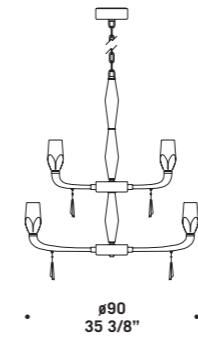

con catena 30 cm + rosone  
whit 30 cm chain + canopy

**FLUTE K14**  
14 x max 33W G9  
HSGST/C/UB  
alogeno bispina  
halogen bi-pin  
14 x G9 LED  
LED light bulb

catena + rosone non fornito  
chain and canopy are not supplied