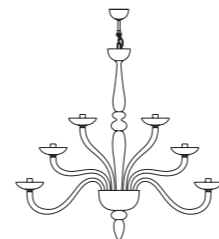

110

43 1/4"

Ø120
47 1/4"

8000 K9+6+3
18 x max 46W E14
HSGSP/C/UB
alogeno chiara
clear halogen
18 x E14 LED
LED light bulb