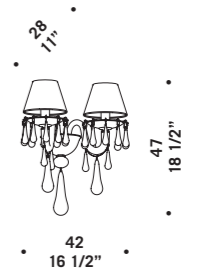

GOUTTE A2
2 x max 46W E14
HSGSB/C/UB
alogeno chiara
clear halogen
2 x E14 LED
LED light bulb