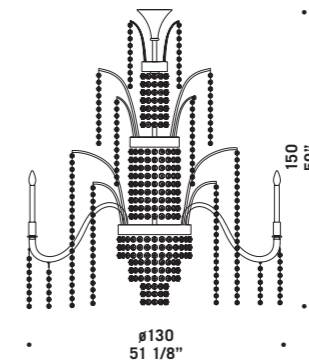

ICE K12+9
12 x max 46W E14
HSGSB/C/UB
alogeno chiara
clear halogen

+9 x max 20W G9
HSGST/C/UB
alogeno bispina
halogen bi-pin
12 x E14 LED
LED light bulb
+9 x G9 LED
LED light bulb