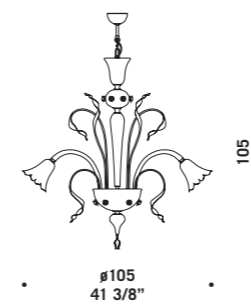

7056 K10
10 x max 30W E14
HSGSP/C/UB
alogeno chiara
clear halogen
10 x E14 LED
LED light bulb