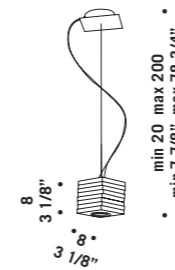

**OTTO X OTTO S1**  
1x33W G9  
HSGST/C/UB  
alogeno bispina  
halogen bi-pin  
1 x G9 LED  
LED light bulb

**OTTO X OTTO S1D**  
1x33W G9  
HSGST/C/UB  
alogeno bispina  
halogen bi-pin  
cavo elettrico 200 cm  
cables length 200 cm  
1 x G9 LED  
LED light bulb