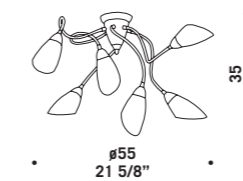

POLI PÒ P6/A6
6x40W E14
HSGSP/C/UB
alogeno chiara
clear halogen
6 x E14 LED
LED light bulb