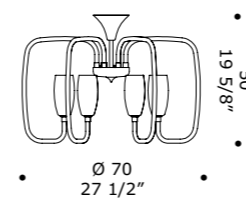

GARY P6
6 x max 33W G9
HSGST/C/UB
alogeno bispina
halogen bi-pin
6 x G9 LED
LED light bulb