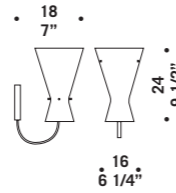

Memory

design Lucio de Majo

MEMORY A
1x77W E27
HSGSA/C/UB
alogeno chiara
clear halogen
1x150W E27
HSGST/C/UB
alogeno chiara
clear halogen
1x75W E27-PAR 30
HAGS/UB
1 x E27 LED
LED light bulb