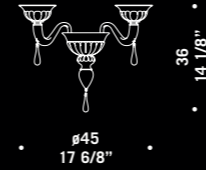

7084 A2
2 x max 46W E14
HSGSB/C/UB
alogena chiara
clear halogen
2 x E14 LED
LED light bulb