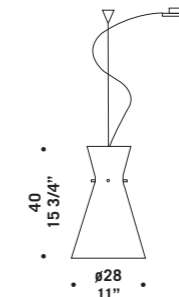

MEMORY SLD
1x77W E27
HSGSA/C/UB
alogeno chiara
clear halogen
1x150W E27
HSGST/C/UB
alogeno chiara
clear halogen
1x75W E27-PAR 30
HAGS/UB
1x30W E27
FBT
fluorescente fluorescent
cavo elettrico 200 cm
cables lenght 200 cm
1 x E27 LED
LED light bulb