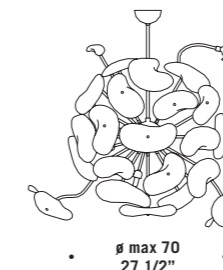

*Chandeliers and wall lamps in red, clear glass and frosted.*

*Chromed metal structure.*

*For these chandeliers chain and canopy are not supplied.*

COSMOSPORA A8/P8

**COSMOSPORA A8/P8**  
 8 x max 33W G9  
 HSGST/C/UB  
 alogena bispina  
 halogen bi-pin  
 8 x G9 LED  
 LED light bulb