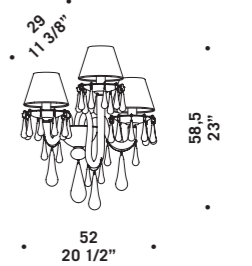

GOUTTE A3
3 x max 46W E14
HSGSB/C/UB
alogeno chiara
clear halogen
3 x E14 LED
LED light bulb