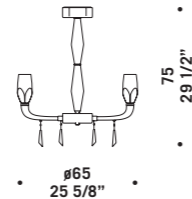

FLUTE K6
6 x max 33W G9
HSGST/C/UB
alogeno bispina
halogen bi-pin
6 x G9 LED
LED light bulb

catena + rosone non fornito
chain and canopy are not supplied