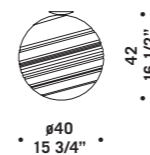

STRATOSFERA P40
1x150W E27
HSGST/C/UB
alogena chiara
clear halogen
1x116W E27
HSGSA/C/UB
alogena chiara
clear halogen
1x30W E27
FBT
fluorescente *fluorescent*
1 x E27 LED
LED light bulb