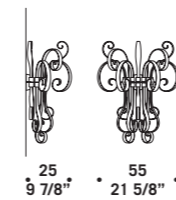

CIOCCA A1
1 x max 60W G9
HSGST/C/UB
alogeno bispina
halogen bi-pin
1 x G9 LED
LED light bulb