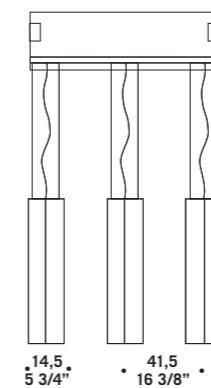

CARRÈ S3GL
3x77W E27
HSGSA/C/UB
alogeno chiara
clear halogen
3x30W E27
FBT
fluorescente fluorescent
3 x E27 LED
LED light bulb