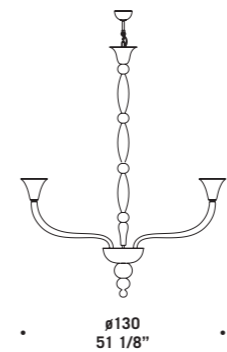

8001 K16
16 x max 46W E14
HSGSP/C/UB
alogeno chiara
clear halogen
16 x E14 LED
LED light bulb