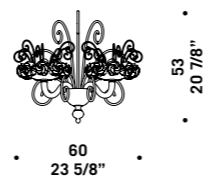

BRIDE A2
2 x max 46W E14
HSGSP/C/UB
alogena chiara
clear halogen
2 x E14 LED
LED light bulb