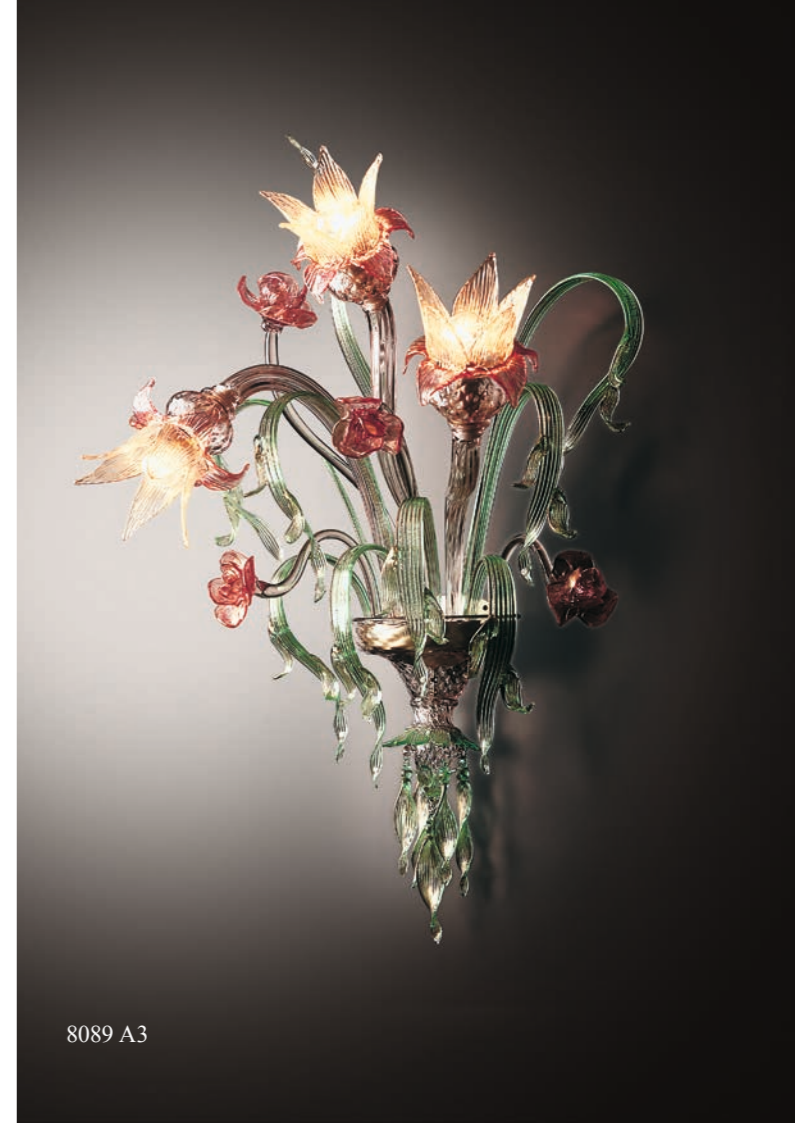

# 8089

Lampadari ed appliques in colore ametista chiaro, verdino oro, rubino oro, cristallo oro.  
 Montatura in metallo verniciato oro.  
*Chandeliers and wall lamps in light amethyst colour, with gold/light green, gold/ruby and gold/clear decorations.*  
*Painted gold metal fitting.*