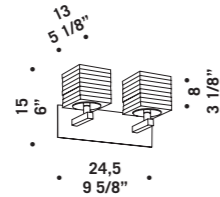

OTTO X OTTO A2
2x33/60W G9
HSGST/C/UB
alogeno bispina
halogen bi-pin
2 x G9 LED
LED light bulb