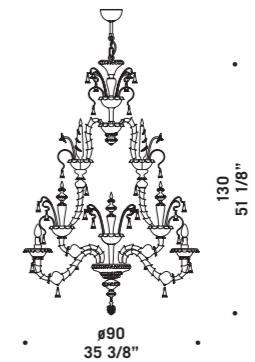

7063 K6
6 x max 46W E14
HSGSB/C/UB
alogeno chiara
clear halogen
6 x E14 LED
LED light bulb