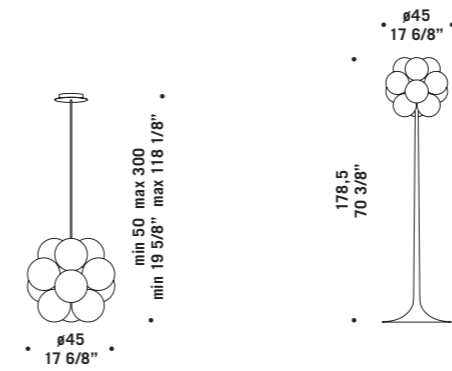

Babol

design Nicola Grandesso