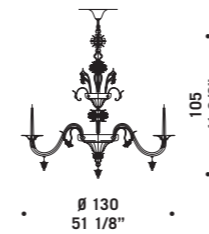

LEVANTE K15 LED
51,9W LED 220V
2700°K - 4680lm
bianco caldo
warm white