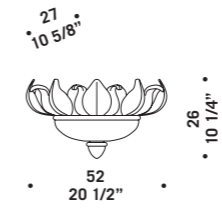

PORTOFINO A1 CE
5 x max 46W E14
HSGSP/C/UB
alogena chiara
clear halogen
5 x E14 LED
LED light bulb