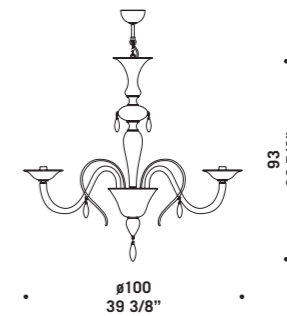

7096 K10
10 x max 46W E14
HSGSB/C/UB
alogeno chiara
clear halogen
10 x E14 LED
LED light bulb

CE
⊕
IP 20
UL