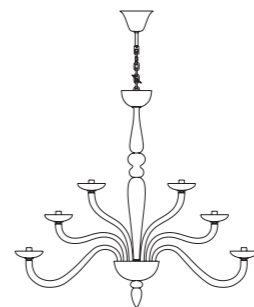

125

49 1/4"

Ø140
55 1/8"

8000 K15+10+5
30 x max 46W E14
HSGSP/C/UB
alogeno chiara
clear halogen
30 x E14 LED
LED light bulb