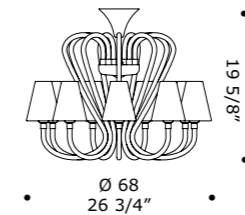

GREGORY P9

9 x max 33W G9
HSGST/C/UB
alogen a bispina
halogen bi-pin
9 x G9 LED
LED light bulb