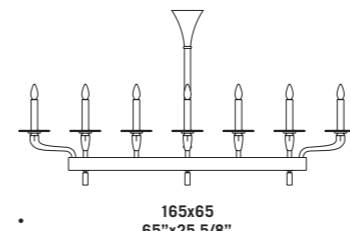

TETRA K16
16 x max 46W E14
HSGSB/C/UB
alogeno chiara
clear halogen
16 x E14 LED
LED light bulb

TETRA K16L
16 x max 46W E14
HSGSB/C/UB
alogeno chiara
clear halogen
16 x E14 LED
LED light bulb