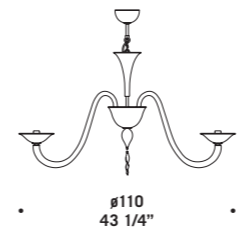

7087 K10
10 x max 46W E14
HSGSP/C/UB
alogeno chiara
clear halogen
10 x E14 LED
LED light bulb

7087 L
1 x max 46W E14
HSGSP/C/UB
alogeno chiara
clear halogen
1 x E14 LED
LED light bulb