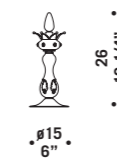

7074 L
1 x max 46W E14
HSGSB/C/UB
alogeno chiara
clear halogen
1 x E14 LED
LED light bulb