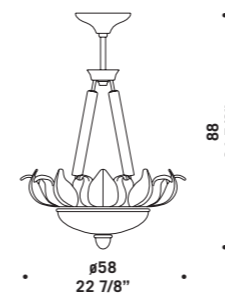

PORTOFINO SO CE
9 x max 46W E14
HSGSP/C/UB
alogena chiara
clear halogen
9 x E14 LED
LED light bulb