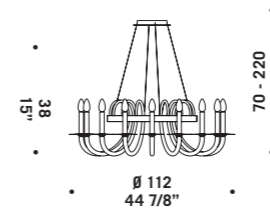

VIVACE K16
16 x max 46W E14
HSGST/C/UB
alogena chiara
clear halogen
16 x E14 LED
LED light bulb