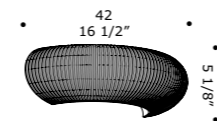

CANNETTATA A42
16W 1300lm
LED 2700K