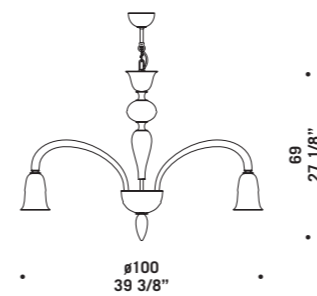

7082 K10
10 x max 46W E14
HSGSP/C/UB
alogeno chiara
clear halogen
10 x E14 LED
LED light bulb