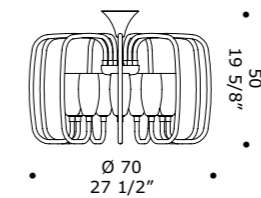

GARY P9
9 x max 33W G9
HSGST/C/UB
alogeno bispina
halogen bi-pin
9 x G9 LED
LED light bulb