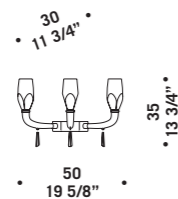

FLUTE A3
3 x max 33W G9
HSGST/C/UB
alogeno bispina
halogen bi-pin
3 x G9 LED
LED light bulb