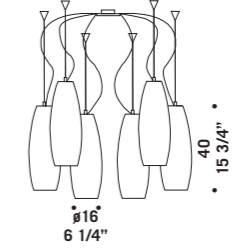

PERONI S16D6
6x77W E27
HSGSA/C/UB
alogeno chiara
clear halogen
6x75W E27 - PAR 30
HAGS/UB
6x24W E27
FBT
fluorescente fluorescent
cavo elettrico 200 cm
cables lenght 200 cm
6 x E27 LED
LED light bulb

PERONI S16D
1x77W E27
HSGSA/C/UB
alogeno chiara
clear halogen
1x75W E27 - PAR 30
HAGS/UB
1x24W E27
FBT
fluorescente fluorescent
cavo elettrico 200 cm
cables lenght 200 cm
1 x E27 LED
LED light bulb