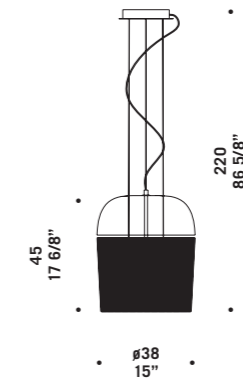

DOME S38-45
19W 1950lm
LED 2700K CRI90