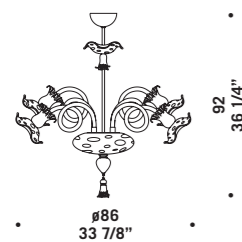

Afrika Pom Pon

design Maria Grazia Rosin

Lampadario in ambra nero con decori neri.

Montatura dorata.

I lampadari non sono forniti di prolungamento catena con rosone.

*Chandeliers in amber and black with
black decorations. Gold structure.*

For these chandeliers chain and canopy are not supplied.

AFRIKA POM PON K6

6 x max 46W E14

HSGSP/C/UB

alogeno chiara

clear halogen

6 x E14 LED

LED light bulb

CE

⊕

IP 20

UL