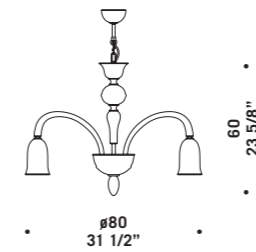

7082 K8
8 x max 46W E14
HSGSP/C/UB
alogeno chiara
clear halogen
8 x E14 LED
LED light bulb