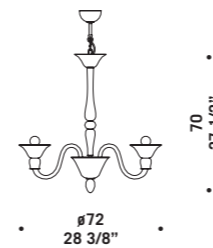

7083 K6
6 x max 46W E14
HSGSP/C/UB
alogeno chiara
clear halogen
6 x E14 LED
LED light bulb