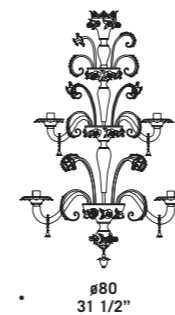

7065 K6+5
11 x max 46W E14
HSGSB/C/UB
alogeno chiara
clear halogen
11 x E14 LED
LED light bulb

CE
⊕
IP 20
UL