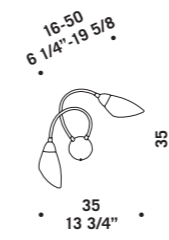

POLI PÒ A2
2x40W E14
HSGSP/C/UB
alogeno chiara
clear halogen
2 x E14 LED
LED light bulb