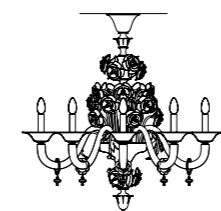

Roseto

design Francesco Dei Rossi

Lampadario disponibile nei colori:

grigio con decori grigio foglia oro e fiori in pasta colore corallo,
grigio con decori grigio foglia oro e fiori in pasta colore turchese,
grigio con decori grigio foglia oro e fiori in pasta colore avorio
e montatura nichel spazzolato.

Chandelier available in the following colours:

*grey with grey and gold leaf decorations and matt coral red flowers,
grey with grey and gold leaf decorations and matt turquoise flowers,
grey with grey and gold leaf decorations and matt ivory flowers
and metal fitting in brushed nickel.*

Ø 90
35 3/8"

ROSETO K10
10 x max 46W E14
HSGSB/C/UB
alogena chiara
clear halogen
10 x E14 LED
LED light bulb

con catena 30 cm + rosone
whit 30 cm chain + canopy

Ø 90
35 3/8"

ROSETO K10
10 x max 46W E14
HSGSB/C/UB
alogena chiara
clear halogen
10 x E14 LED
LED light bulb

catena + rosone non fornito
chain and canopy are not supplied