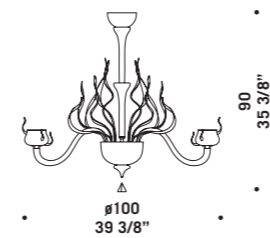

FUOCO K8
8 x max 30W E14
HSGSP/C/UB
alogeno chiara
clear halogen

8 x E14 LED
LED light bulb