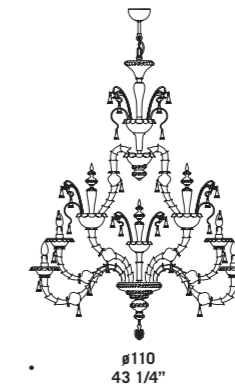

7060 K9+3
12 x max 46W E14
HSGST/C/UB
alogeno chiara
clear halogen
12 x E14 LED
LED light bulb