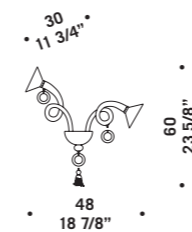

LAGUNA PLANET A2
2 x max 46W E14
HSGSP/C/UB
alogeno chiara
clear halogen
2 x E14 LED
LED light bulb