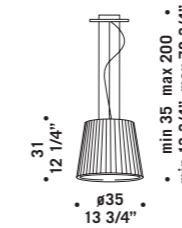

LUMÈ S1
LUMÈ S1WD
1x70W E27
HSGSG/C
alogeno Globolux chiara
clear halogen Globolux
1x77W E27
HSGSA/C/UB
alogeno chiara
clear halogen
1 x E27 LED
LED light bulb