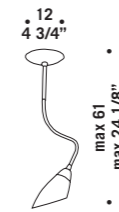

Rosso Tangeri satinato  
Satinated Tangeri red

Giallo satinato  
Satinated yellow

POLI PÒ P12/A12

**POLI PÒ A1**  
1x40W E14  
HSGSP/C/UB  
alogeno chiara  
clear halogen  
1 x E14 LED  
LED light bulb

**POLI PÒ A2**  
2x40W E14  
HSGSP/C/UB  
alogeno chiara  
clear halogen  
2 x E14 LED  
LED light bulb