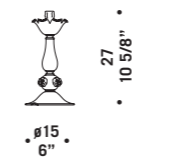

7055 L
1 x max 46W E14
HSGSB/C/UB
alogeno chiara
clear halogen
1 x E14 LED
LED light bulb