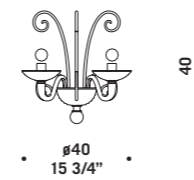

# 7076

Lampadari ed appliques in colore cristallo.

Montatura in metallo cromato.

Chandeliers and wall lamps in clear glass.

Chromed metal fitting.

**7076 A2**  
2 x max 46W E14  
HSGSP/C/UB  
alogeno chiara  
clear halogen  
2 x E14 LED  
LED light bulb