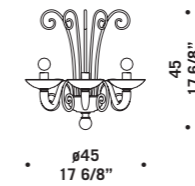

# 7076

Lampadari ed appliques in colore cristallo.

Montatura in metallo cromato.

Chandeliers and wall lamps in clear glass.

Chromed metal fitting.

**7076 A2**  
2 x max 46W E14  
HSGSP/C/UB  
alogeno chiara  
clear halogen  
2 x E14 LED  
LED light bulb