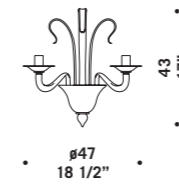

7088 A3
3 x max 46W E14
HSGSB/C/UB
alogeno chiara
clear halogen
3 x E14 LED
LED light bulb