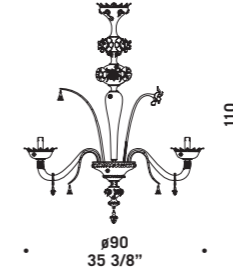

7067 K8
8 x max 46W E14
HSGSB/C/UB
alogeno chiara
clear halogen
8 x E14 LED
LED light bulb