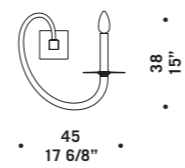

VIVACE A1
1 x max 46W E14
HSGST/C/UB
alogena chiara
clear halogen
1 x E14 LED
LED light bulb