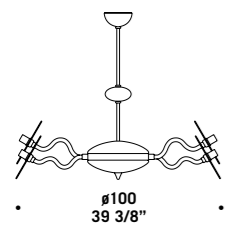

Venussiano

design Maria Grazia Rosin

Lampadario in rosso cristallo decori neri
o in cristallo decori neri.

Montatura in metallo cromato.

I lampadari non sono forniti di
prolungamento catena con rosone.

*Chandeliers in red clear glass with
black decorations or in clear glass
with black decorations.*

Chromed metal fitting.

*For these chandeliers chain
and canopy are not supplied.*

VENUSSIANO K8
8 x max 46W E14
HSGSP/C/UB
alogeno chiara
clear halogen
8 x E14 LED
LED light bulb