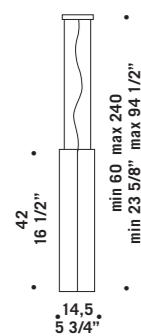

CARRÈ S1G
1x77W E27
HSGSA/C/UB
alogeno chiara
clear halogen
1x30W E27
FBT
fluorescente fluorescent
1 x E27 LED
LED light bulb