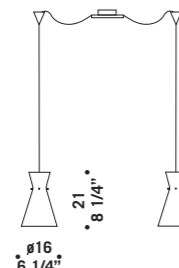

MEMORY S2PD
2x77W E27
HSGSA/C/UB
alogeno chiara
clear halogen
2x75W E27-PAR 30
HAGS/UB
cavo elettrico 200 cm
cables lenght 200 cm
2 x E27 LED
LED light bulb