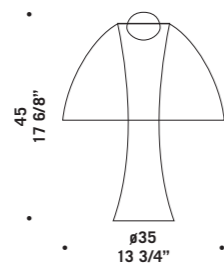

CE **OXYGENE TO**
1x100W E27
IAA/S
cupola argentata
decor silver sphere
1x77W E27
HSGSA/C/UB
alogeno chiara
clear halogen

CE
IP 20