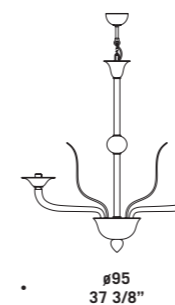

7077 K10
10 x max 46W E14
HSGSP/C/UB
alogeno chiara
clear halogen
10 x E14 LED
LED light bulb