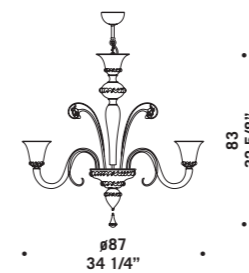

7093 K8
8 x max 46W E14
HSGSB/C/UB
alogeno chiara
clear halogen
8 x E14 LED
LED light bulb