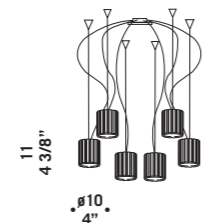

CHARLOTTE S6D
6x60W G9
HSGST/C/UB
alogeno bispina
halogen bi-pin
cavo elettrico 200 cm
cables length 200 cm
6 x G9 LED
LED light bulb