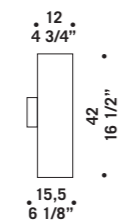

CARRÈ AG
2x77W E27
HSGSA/C/UB
alogeno chiara
clear halogen
2x100W E27
SPOT R80
IRR/N
2x75W E27 - PAR 30
HAGS/UB
2 x E27 LED
LED light bulb