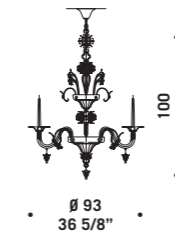

LEVANTE K9 LED
38,9W LED 220V
2700°K - 3490lm
bianco caldo
warm white