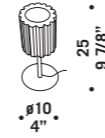

CHARLOTTE T1
1x60W G9
HSGST/C/UB
alogeno bispina
halogen bi-pin
1 x G9 LED
LED light bulb