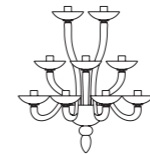

65

25 5/8"

Ø60
23 5/8"

8000 A4+3+2
9 x max 46W E14
HSGSP/C/UB
alogeno chiara
clear halogen
9 x E14 LED
LED light bulb