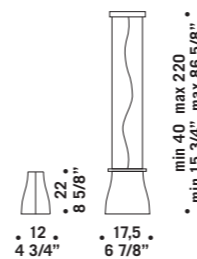

BELL S0
1x77W E27
HSGSA/C/UB
alogeno chiara
clear halogen
1 x E27 LED
LED light bulb