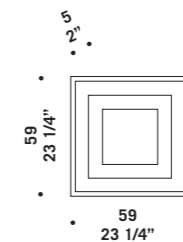

RIGA A3/P3
4x24W 2G11
FSDH
fluorescente
fluorescent
alimentatore elettronico
electronic ballast

RIGA A3/P3 ED
4x24W 2G11
FSDH
fluorescente
fluorescent
alimentatore elettronico
dimmerabile
electronic ballast
dimmable