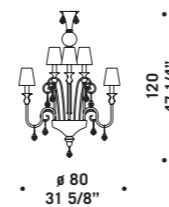

BUGIA K12
12 x max 46W E14
HSGSB/C/UB
alogeno chiara
clear halogen
12 x E14 LED
LED light bulb