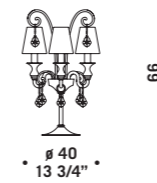

*Silk shades in white colour.*

*For these chandeliers chain  
and canopy are not supplied.*

**BUGIA A3**  
3 x max 46W E14  
HSGSB/C/UB  
alogeno chiara  
clear halogen  
3 x E14 LED  
LED light bulb

**BUGIA T1**  
1 x max 46W E14  
HSGSB/C/UB  
alogeno chiara  
clear halogen  
1 x E14 LED  
LED light bulb