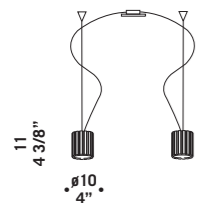

CHARLOTTE S2D
2x60W G9
HSGST/C/UB
alogeno bispina
halogen bi-pin
cavo elettrico 200 cm
cables length 200 cm
2 x G9 LED
LED light bulb