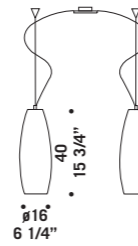

PERONI S16D2
2x77W E27
HSGSA/C/UB
alogeno chiara
clear halogen
2x75W E27 - PAR 30
HAGS/UB
2x24W E27
FBT
fluorescente fluorescent
cavo elettrico 200 cm
cables lenght 200 cm
2 x E27 LED
LED light bulb