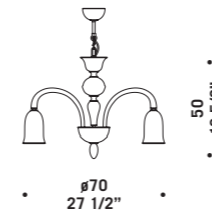

7082 K6
6 x max 46W E14
HSGSP/C/UB
alogeno chiara
clear halogen
6 x E14 LED
LED light bulb