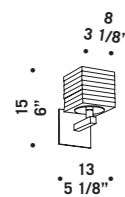

OTTO X OTTO A
1x33/60W G9
HSGST/C/UB
alogeno bispina
halogen bi-pin
1 x G9 LED
LED light bulb