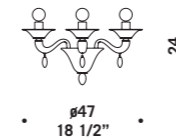

7081 A3
3 x max 46W E14
HSGSP/C/UB
alogeno chiara
clear halogen
3 x E14 LED
LED light bulb