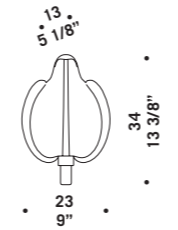

PORTOFINO A2 CE
1 x max 57W E27
HSGSA/C/UB
alogena chiara
clear halogen
1 x E27 LED
LED light bulb