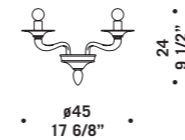

# 7086

Lampadari ed appliques  
in fumé decoro rosso.  
Montatura dorata.  
*Chandeliers and wall lamps  
in "fumé" colour with red decorations.  
Gold structure.*

**7086 A2**  
2 x max 46W E14  
HSGSP/C/UB  
alogeno chiara  
*clear halogen*  
2 x E14 LED  
*LED light bulb*