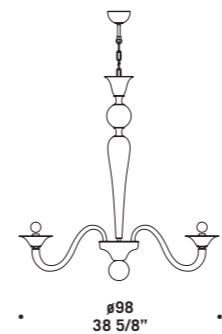

7079 K10 CE
10 x max 46W E14 $\oplus$
HSGSP/C/UB IP 20
alogena chiara UL
clear halogen
10 x E14 LED
LED light bulb