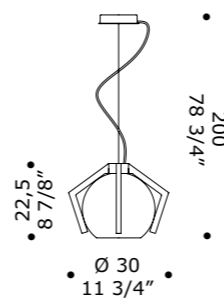

# <Tag>

design Francesco de Majo

**<TAG> S/S1D**    
 1 x 15W E27 LED  
 LED light bulb

**<TAG> S/S1D**    
 1 x 15W E27 LED  
 LED light bulb

**<TAG> S2D**    
 2 x 15W E27 LED  
 LED light bulb

**<TAG> S3D**    
 3 x 15W E27 LED  
 LED light bulb