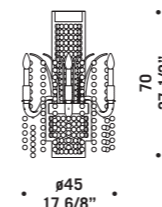

*Chromed metal structure.*

*For these chandeliers chain and  
canopy are not supplied.*

ICE K84

ICE K8+6

ICE A3+4

**ICE A3+4**  
3 x max 46W E14  
HSGSB/C/UB  
alogeno chiara  
clear halogen

+4 x max 20W G9  
HSGST/C/UB  
alogeno bispina  
halogen bi-pin  
3 x E14 LED  
LED light bulb  
+4 x G9 LED  
LED light bulb