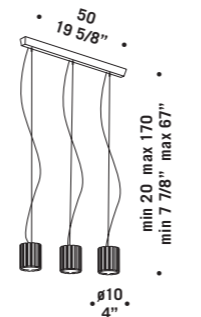

**CHARLOTTE S1D**  
1x60W G9  
HSGST/C/UB  
alogeno bispina  
halogen bi-pin  
cavo elettrico 200 cm  
cables length 200 cm  
1 x G9 LED  
LED light bulb

**CHARLOTTE S2D**  
2x60W G9  
HSGST/C/UB  
alogeno bispina  
halogen bi-pin  
cavo elettrico 200 cm  
cables length 200 cm  
2 x G9 LED  
LED light bulb

**CHARLOTTE S3D**  
3x60W G9  
HSGST/C/UB  
alogeno bispina  
halogen bi-pin  
cavo elettrico 200 cm  
cables length 200 cm  
3 x G9 LED  
LED light bulb

**CHARLOTTE S6D**  
6x60W G9  
HSGST/C/UB  
alogeno bispina  
halogen bi-pin  
cavo elettrico 200 cm  
cables length 200 cm  
6 x G9 LED  
LED light bulb