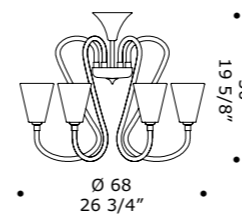

GREGORY P6

6 x max 33W G9
HSGST/C/UB
alogen a bispina
halogen bi-pin
6 x G9 LED
LED light bulb