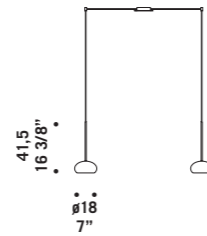

**BOA S1D**  
1x60W G9  
HSGST/C/UB  
alogeno bispina  
*halogen bi-pin*  
cavo elettrico 300 cm  
*cables length 300 cm*  
1 x G9 LED  
*LED light bulb*

**BOA S2D**  
2x60W G9  
HSGST/C/UB  
alogeno bispina  
*halogen bi-pin*  
cavo elettrico 300 cm  
*cables length 300 cm*  
2 x G9 LED  
*LED light bulb*