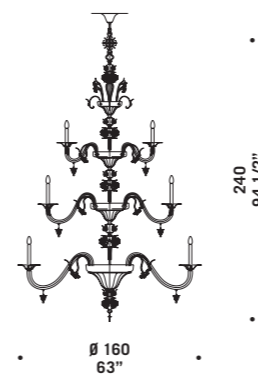

LEVANTE K21+15+9
45 x max 46W E14
HSGSB/C/UB
alogeno chiara
clear halogen
45 x E14 LED
LED light bulb