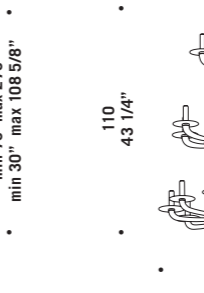

NATURAL K24
24 x max 60W G9
HSGST/C/UB
alogena bispina
halogen bi-pin
24 x G9 LED
LED light bulb