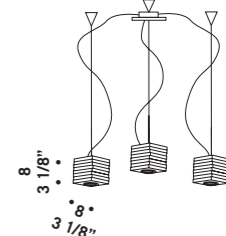

OTTO X OTTO S3D
3x33W G9
HSGST/C/UB
alogeno bispina
halogen bi-pin
cavo elettrico 200 cm
cables length 200 cm
3 x G9 LED
LED light bulb