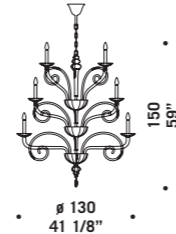

6011 K36
36 x max 46W E14
HSGSB/C/UB
alogeno chiara
clear halogen
36 x E14 LED
LED light bulb