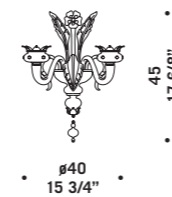

# 7074

Lampadari, appliques e lumi in  
cristallo foglia oro decoro rubino o  
cristallo foglia oro decoro acquamarine.  
Montatura in metallo verniciato oro.  
*Chandeliers, wall and bed-side lamps  
in clear glass with gold leaf and ruby or  
aquamarine decorations.*  
*Painted gold metal fitting.*