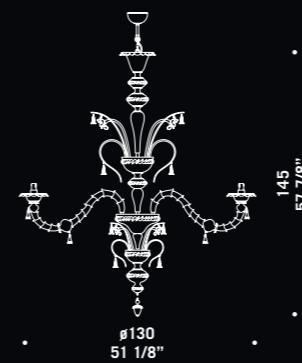

7099 K12
12 x max 46W E14
HSGSB/C/UB
alogeno chiara
clear halogen
12 x E14 LED
LED light bulb