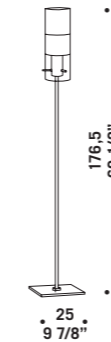

XILO R13
1x77W E27
HSGSA/C/UB
alogeno chiara
clear halogen
1x150W E27
HSGST/C/UB
alogeno chiara
clear halogen
con varialuce
with dimmer
1 x E27 LED
LED light bulb