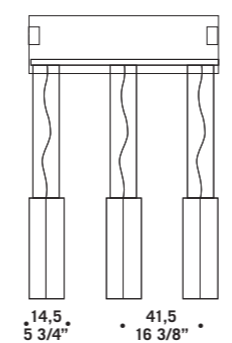

**CARRÈ S1G**  
1x77W E27  
HSGSA/C/UB  
alogeno chiara  
clear halogen  
1x30W E27  
FBT  
fluorescente fluorescent  
1 x E27 LED  
LED light bulb

**CARRÈ S1GD**  
1x77W E27  
HSGSA/C/UB  
alogeno chiara  
clear halogen  
1x30W E27  
FBT  
fluorescente fluorescent  
cavo elettrico 200 cm  
cables lenght 200 cm  
1 x E27 LED  
LED light bulb

**CARRÈ S2PD**  
2x77W E27  
HSGSA/C/UB  
alogeno chiara  
clear halogen  
2x30W E27  
FBT  
fluorescente fluorescent  
cavo elettrico 200 cm  
cables lenght 200 cm  
2 x E27 LED  
LED light bulb

**CARRÈ S2GD**  
2x77W E27  
HSGSA/C/UB  
alogeno chiara  
clear halogen  
2x30W E27  
FBT  
fluorescente fluorescent  
cavo elettrico 200 cm  
cables lenght 200 cm  
2 x E27 LED  
LED light bulb