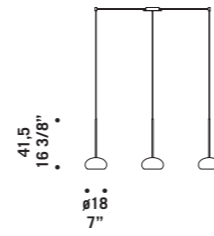

**BOA S1D**  
1x60W G9  
HSGST/C/UB  
alogeno bispina  
*halogen bi-pin*  
cavo elettrico 300 cm  
*cables length 300 cm*  
1 x G9 LED  
*LED light bulb*

**BOA S2D**  
2x60W G9  
HSGST/C/UB  
alogeno bispina  
*halogen bi-pin*  
cavo elettrico 300 cm  
*cables length 300 cm*  
2 x G9 LED  
*LED light bulb*