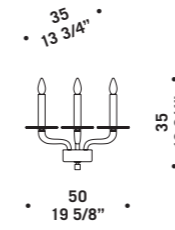

TETRA A3
3 x max 46W E14
HSGSB/C/UB
alogeno chiara
clear halogen
3 x E14 LED
LED light bulb