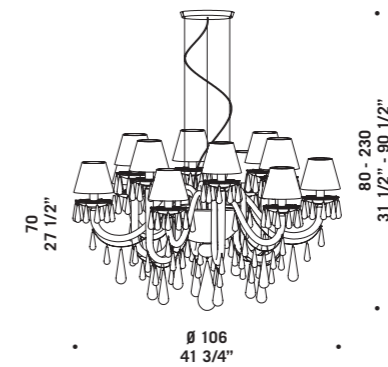

# Goutte

design Nicola Grandesso

**GOUTTE S8**  
8 x max 46W E14  
HSGSB/C/UB  
alogeno chiara  
clear halogen  
8 x E14 LED  
LED light bulb

GOUTTE S8

**GOUTTE S10**  
10 x max 46W E14  
HSGSB/C/UB  
alogeno chiara  
clear halogen  
10 x E14 LED  
LED light bulb