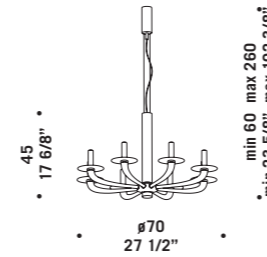

Natural

design Nicola Grandesso

NATURAL K8
8 x max 60W G9
HSGST/C/UB
alogena bispina
halogen bi-pin
8 x G9 LED
LED light bulb