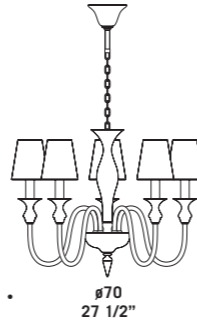

2599 K5 SHADE
5 x max 46W E14
HSGSB/C/UB
alogeno chiara
clear halogen
5 x E14 LED
LED light bulb