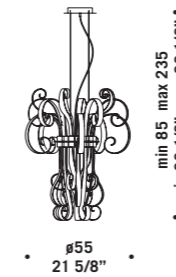

# Ciocca

design Francesco Dei Rossi

CIOCCA S6

CIOCCA A1

**CIOCCA A1**  
1 x max 60W G9  
HSGST/C/UB  
alogeno bispina  
halogen bi-pin  
1 x G9 LED  
LED light bulb

**CIOCCA S4**  
4 x max 33W G9  
HSGST/C/UB  
alogeno bispina  
halogen bi-pin  
4 x G9 LED  
LED light bulb