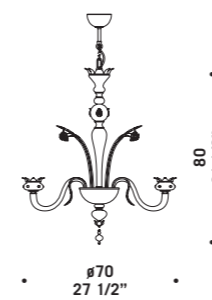

7074 K6
6 x max 46W E14
HSGSB/C/UB
alogeno chiara
clear halogen
6 x E14 LED
LED light bulb