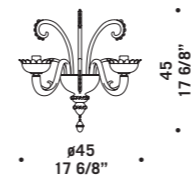

# 7092

Lampadari ed appliques  
in cristallo decoro oro.  
Montatura in metallo verniciato oro.  
*Chandeliers and wall lamps  
in clear glass with gold decorations.  
Painted gold metal fitting.*

7092 K10