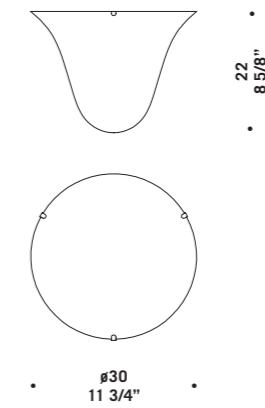

*Metal structure in white lacquered steel.*

**BICE P30**  
18W 1800lm  
LED 2700K CRI90