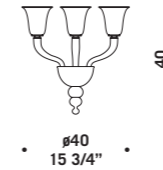

# 8001

Lampadari ed appliques  
in colore lattimo con oro.

Montatura dorata.

*Chandeliers and wall lamps in  
milkwhite glass with gold leaf.*

*Gold structure.*

**8001 A2**  
2 x max 46W E14  
HSGSP/C/UB  
alogeno chiara  
*clear halogen*  
2 x E14 LED  
*LED light bulb*