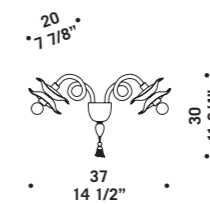

VENEGIANO A2
2 x max 46W E14
HSGSP/C/UB
alogena chiara
clear halogen
2 x E14 LED
LED light bulb