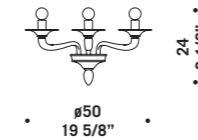

# 7086

Lampadari ed appliques  
in fumé decoro rosso.  
Montatura dorata.  
*Chandeliers and wall lamps  
in "fumé" colour with red decorations.  
Gold structure.*

**7086 A2**  
2 x max 46W E14  
HSGSP/C/UB  
alogeno chiara  
*clear halogen*  
2 x E14 LED  
*LED light bulb*