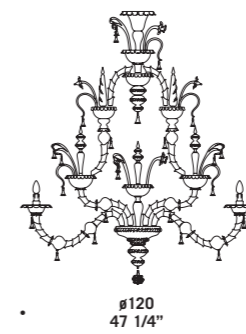

7063 K12
12 x max 46W E14
HSGSB/C/UB
alogeno chiara
clear halogen
12 x E14 LED
LED light bulb