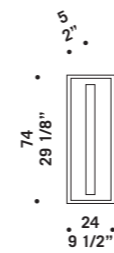

RIGA AO/PO
2x24W G5
FDH
fluorescente lineare T5
T5 linear fluorescent
alimentatore elettronico
electronic ballast

RIGA AO/PO ED
2x24W G5
FDH
fluorescente lineare T5
T5 linear fluorescent
alimentatore elettronico
dimmerabile
electronic ballast
dimmable

RIGA A1/P1
2x39W G5
FDH
fluorescente lineare T5
T5 linear fluorescent
alimentatore elettronico
electronic ballast

RIGA A1/P1 ED
2x39W G5
FDH
fluorescente lineare T5
T5 linear fluorescent
alimentatore elettronico
dimmerabile
electronic ballast
dimmable