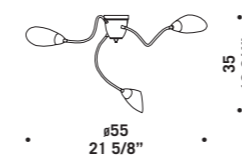

**POLI PÒ F**  
1x40W E14  
HSGSP/C/UB  
alogeno chiara  
clear halogen  
1 x E14 LED  
LED light bulb

**POLI PÒ L**  
1x40W E14  
HSGSP/C/UB  
alogeno chiara  
clear halogen  
1 x E14 LED  
LED light bulb