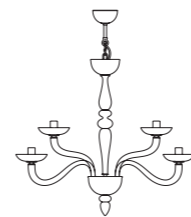

70

27 1/2"

Ø80
31 1/2"

8000 K4+4
8 x max 46W E14
HSGSP/C/UB
alogeno chiara
clear halogen
8 x E14 LED
LED light bulb