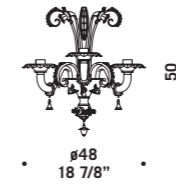

7065 A3
3 x max 46W E14
HSGSB/C/UB
alogeno chiara
clear halogen
3 x E14 LED
LED light bulb

CE
⊕
IP 20
UL