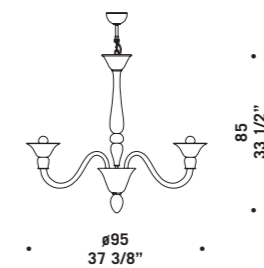

7083 K10
10 x max 46W E14
HSGSP/C/UB
alogeno chiara
clear halogen
10 x E14 LED
LED light bulb