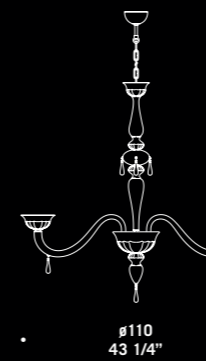

7084 K10
10 x max 46W E14
HSGSB/C/UB
alogena chiara
clear halogen
10 x E14 LED
LED light bulb