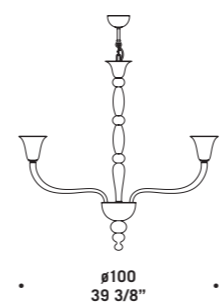

8001 K10
10 x max 46W E14
HSGSP/C/UB
alogeno chiara
clear halogen
10 x E14 LED
LED light bulb