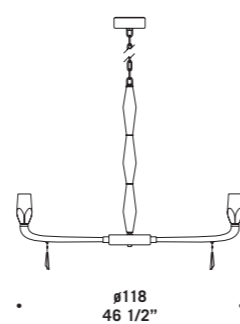

FLUTE K12
12 x max 33W G9
HSGST/C/UB
alogeno bispina
halogen bi-pin
12 x G9 LED
LED light bulb

con catena 30 cm + rosone
whit 30 cm chain + canopy