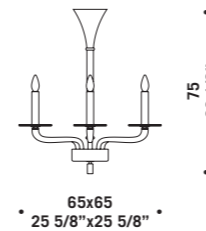

TETRA K8
8 x max 46W E14
HSGSB/C/UB
alogeno chiara
clear halogen
8 x E14 LED
LED light bulb