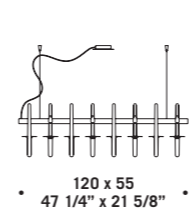

# Vivace

design Francesco Dei Rossi - Lucio de Majo

**VIVACE A1**  
 1 x max 46W E14  
 HSGST/C/UB  
 alogena chiara  
 clear halogen  
 1 x E14 LED  
 LED light bulb

**VIVACE K6**  
 6 x max 46W E14  
 HSGST/C/UB  
 alogena chiara  
 clear halogen  
 6 x E14 LED  
 LED light bulb