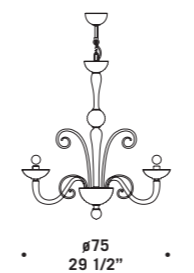

7076 K8
8 x max 46W E14
HSGSP/C/UB
alogeno chiara
clear halogen
8 x E14 LED
LED light bulb