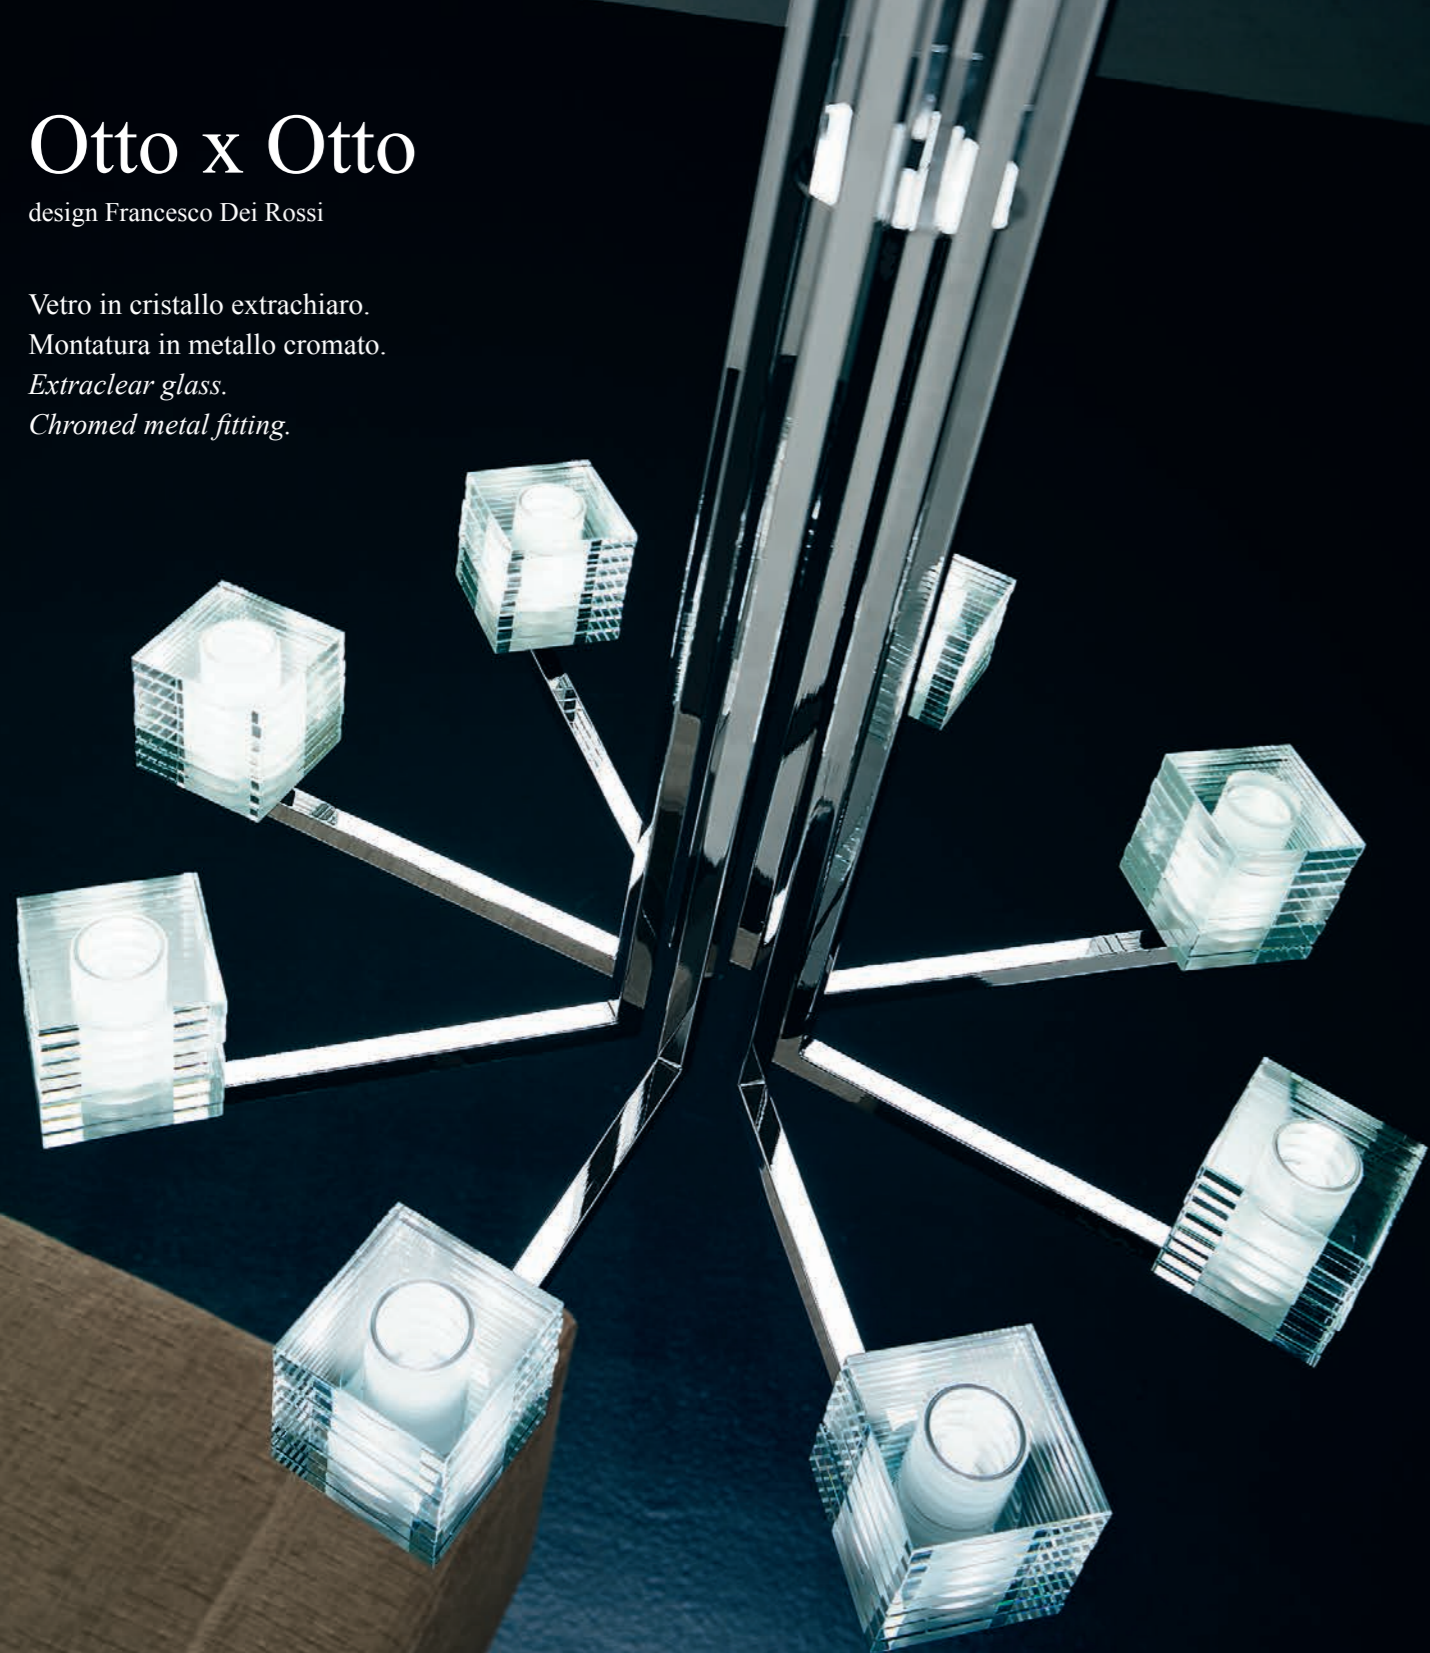

Otto x Otto

design Francesco Dei Rossi

Vetro in cristallo extrachiaro.
Montatura in metallo cromato.
Extraclear glass.
Chromed metal fitting.

OTTO X OTTO K8