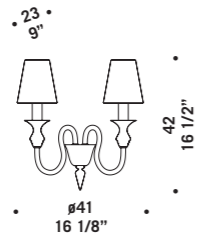

2599 A2 SHADE
2 x max 46W E14
HSGSB/C/UB
alogeno chiara
clear halogen
2 x E14 LED
LED light bulb