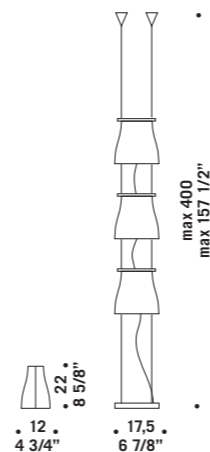

BELL S3V
3x60W G9
HSGST/C/UB
alogeno bispina
halogen bi-pin
con variatore
with dimmer