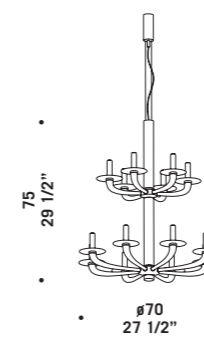

NATURAL K14
14 x max 60W G9
HSGST/C/UB
alogena bispina
halogen bi-pin
14 x G9 LED
LED light bulb