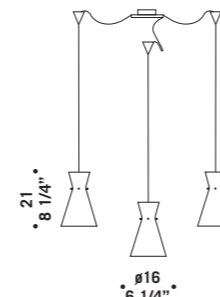

MEMORY S3PD
3x77W E27
HSGSA/C
alogeno chiara
clear halogen
3x75W E27-PAR 30
HAGS/UB
cavo elettrico 200 cm
cables lenght 200 cm
3 x E27 LED
LED light bulb