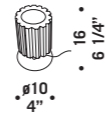

CHARLOTTE L1
1x60W G9
HSGST/C/UB
alogeno bispina
halogen bi-pin
1 x G9 LED
LED light bulb