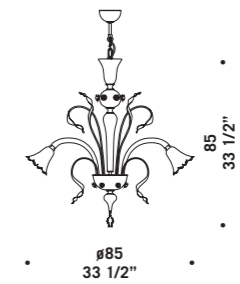

7056 K6
6 x max 30W E14
HSGSP/C/UB
alogeno chiara
clear halogen
6 x E14 LED
LED light bulb