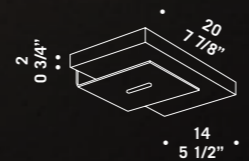

Tau

design Ufficio Stile de Majo

Lastra in cristallo extrachiaro.
Montatura in acciaio spazzolato.
Sheet in extraclear glass.
Brushed steel fitting.

TAU A
1x60W G9
HSGST/C/UB
alogeno bispina
halogen bi-pin

CE

IP20