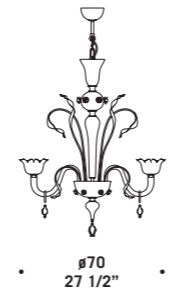

7055 K6
6 x max 46W E14
HSGSB/C/UB
alogeno chiara
clear halogen
6 x E14 LED
LED light bulb