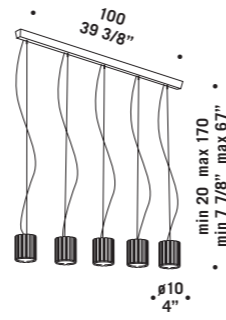

Charlotte

design Luca Ferretto

CHARLOTTE A1
1x60W G9
HSGST/C/UB
alogeno bispina
halogen bi-pin
1 x G9 LED
LED light bulb

CHARLOTTE A3
3x60W G9
HSGST/C/UB
alogeno bispina
halogen bi-pin
3 x G9 LED
LED light bulb

CHARLOTTE L1
1x60W G9
HSGST/C/UB
alogeno bispina
halogen bi-pin
1 x G9 LED
LED light bulb

CHARLOTTE S5L
5x60W G9
HSGST/C/UB
alogeno bispina
halogen bi-pin
5 x G9 LED
LED light bulb

CHARLOTTE T1
1x60W G9
HSGST/C/UB
alogeno bispina
halogen bi-pin
1 x G9 LED
LED light bulb

CHARLOTTE P1
1x60W G9
HSGST/C/UB
alogeno bispina
halogen bi-pin
1 x G9 LED
LED light bulb