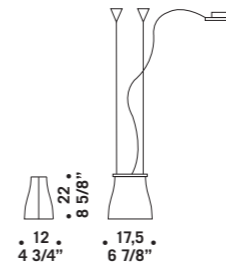

**BELL S1D**  
1x77W E27  
HSGSA/C/UB  
alogeno chiara  
clear halogen  
cavo elettrico 200 cm  
cables length 200 cm  
1 x E27 LED  
LED light bulb

**BELL S2D**  
2x77W E27  
HSGSA/C/UB  
alogeno chiara  
clear halogen  
cavo elettrico 200 cm  
cables length 200 cm  
2 x E27 LED  
LED light bulb