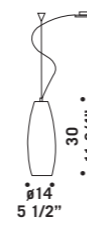

PERONI S14D
1x77W E27
HSGSA/C/UB
alogeno chiara
clear halogen
1x50W E27 - PAR 20
HAGS/UB
1x24W E27
FBT
fluorescente fluorescent
cavo elettrico 200 cm
cables lenght 200 cm
1 x E27 LED
LED light bulb