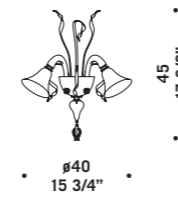

7056 A2
2 x max 30W E14
HSGSP/C/UB
alogeno chiara
clear halogen
2 x E14 LED
LED light bulb