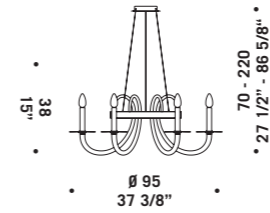

VIVACE K8

VIVACE K6
6 x max 46W E14
HSGST/C/UB
alogena chiara
clear halogen
6 x E14 LED
LED light bulb