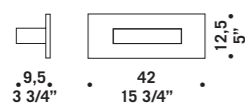

RIGHETTA A42
1x120W R7s
HDG
alogeno lineare 114 mm
halogen linear 114 mm

126