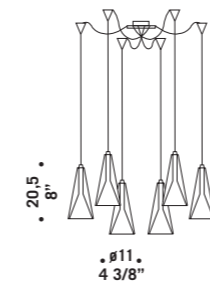

LOLLI S6D
6x33W G9
HSGST/C/UB
alogeno bispina
halogen bi-pin
cavo elettrico 200 cm
cables lenght 200 cm
6 x G9 LED
LED light bulb