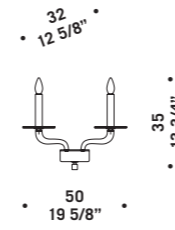

Tetra

design Roberto Assenza - Francesco Dei Rossi

TETRA A2
2 x max 46W E14
HSGSB/C/UB
alogeno chiara
clear halogen
2 x E14 LED
LED light bulb