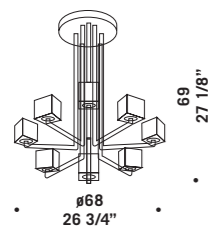

OTTO X OTTO K8
8x60W G9
HSGST/C/UB
alogeno bispina
halogen bi-pin
doppia accensione
double switch
8 x G9 LED
LED light bulb