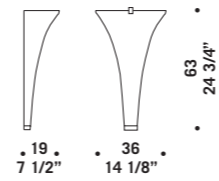

OLIMPIA A
1 x 18W E27 LED
LED light bulb