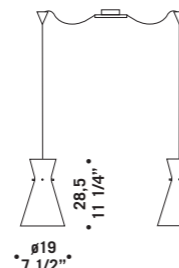

MEMORY S2GD
2x77W E27
HSGSA/C
alogeno chiara
clear halogen
2x75W E27-PAR 30
HAGS/UB
2x21W E27
FBT
fluorescente fluorescent
cavo elettrico 200 cm
cables lenght 200 cm
2 x E27 LED
LED light bulb