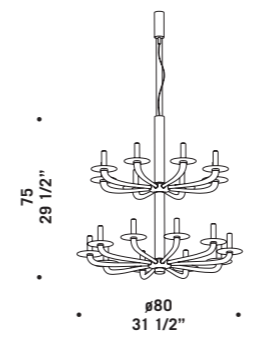

NATURAL K18
18 x max 60W G9
HSGST/C/UB
alogena bispina
halogen bi-pin
18 x G9 LED
LED light bulb