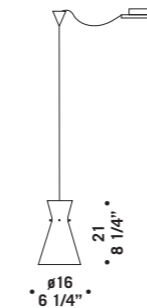

MEMORY S1PD
1x77W E27
HSGSA/C/UB
alogeno chiara
clear halogen
1x75W E27-PAR 30
HAGS/UB
cavo elettrico 200 cm
cables lenght 200 cm
1 x E27 LED
LED light bulb