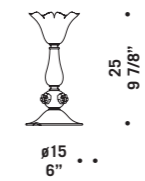

7056 L
1 x max 30W E14
HSGSP/C/UB
alogeno chiara
clear halogen
1 x E14 LED
LED light bulb