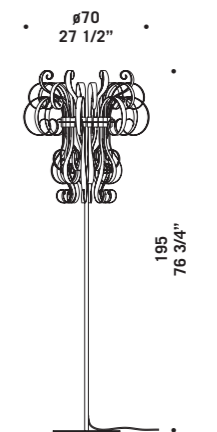

CIOCCA R1
1 x max 150W E27
HSGST/C/UB
alogeno chiara
clear halogen
1 x max 116W E27
HSGSA/C/UB
alogeno chiara
clear halogen
1 x max 70W E27
HSGSG/C
alogeno chiara globolux
clear halogen globolux
1 x E27 LED
LED light bulb