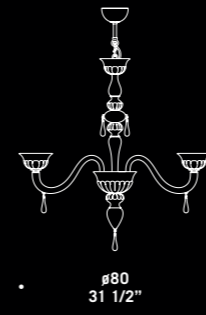

7084 K6
6 x max 46W E14
HSGSB/C/UB
alogena chiara
clear halogen
6 x E14 LED
LED light bulb