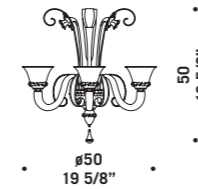

7093 A3
3 x max 46W E14
HSGSB/C/UB
alogeno chiara
clear halogen
3 x E14 LED
LED light bulb