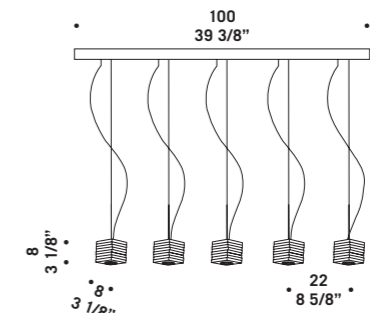

OTTO X OTTO S5L
5x33W G9
HSGST/C/UB
alogeno bispina
halogen bi-pin
5 x G9 LED
LED light bulb