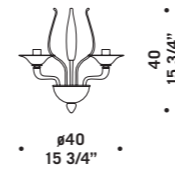

7077 A2
2 x max 46W E14
HSGSP/C/UB
alogeno chiara
clear halogen
2 x E14 LED
LED light bulb