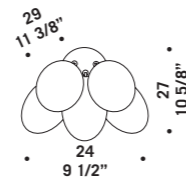

PRO•SECCO A5
5x20W-12V G4
HSGST/UB
alogeno bispina
halogen bi-pin
trasformatore elettronico
electronic transformer