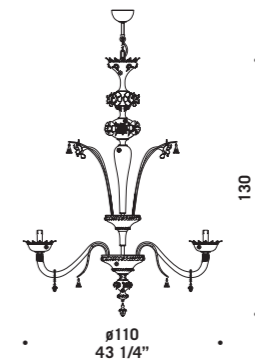

7067 K10
10 x max 46W E14
HSGSB/C/UB
alogeno chiara
clear halogen
10 x E14 LED
LED light bulb