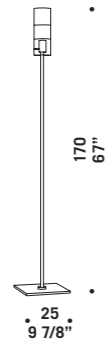

XILO R10
1x77W E27
HSGSA/C/UB
alogeno chiara
clear halogen
1x150W E27
HSGST/C/UB
alogeno chiara
clear halogen
con varialuce
with dimmer
1 x E27 LED
LED light bulb