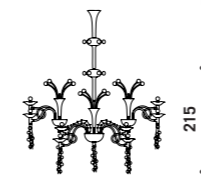

# Barcaccia

design Maria Grazia Rosin

Lampadario in colore grigio e ambra.

Montatura in nichel satinato.

*Chandelier in grey and amber.*

*Structure in satined nickel.*

200 x 105  
78 3/4" x 41 3/8"

215  
84 5/8"