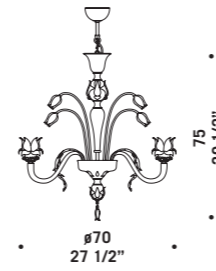

7098 K6
6 x max 30W E14
HSGSB/C/UB
alogeno chiara
clear halogen
6 x E14 LED
LED light bulb