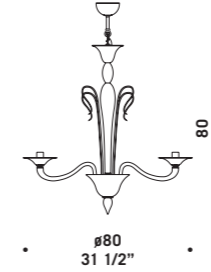

7088 K8
8 x max 46W E14
HSGSB/C/UB
alogeno chiara
clear halogen
8 x E14 LED
LED light bulb