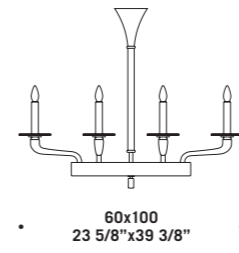

TETRA K8L
8 x max 46W E14
HSGSB/C/UB
alogeno chiara
clear halogen
8 x E14 LED
LED light bulb