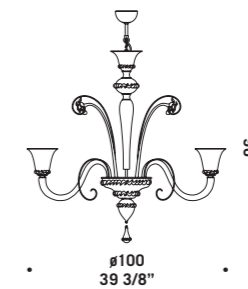

7093 K10
10 x max 46W E14
HSGSB/C/UB
alogeno chiara
clear halogen
10 x E14 LED
LED light bulb