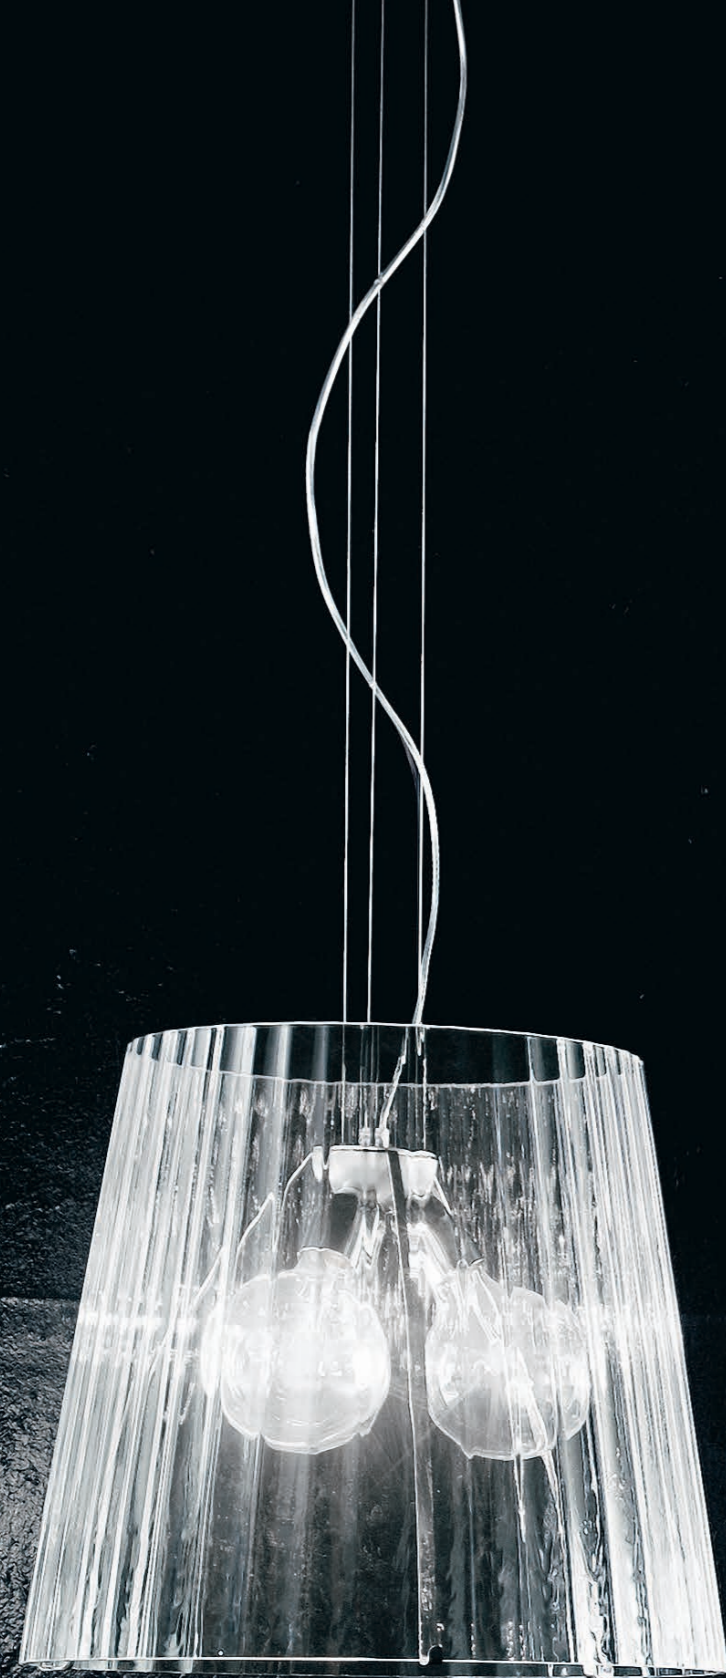

Lumè

design Nicola Grandesso

LUMÈ S2