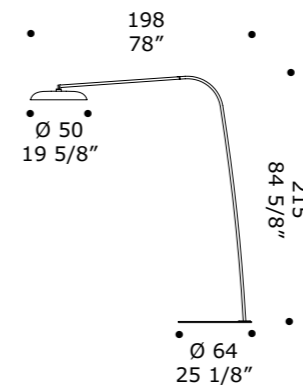

# Reef

design Chiaramonte Marin

• Ø 50  
19 5/8" •

• • •  
11,5  
4 1/2" •

**REEF A/P50 ED**  
45W 4500lm  
LED 2700K CRI90

**REEF R50 ED**  
45W 45000lm  
LED 2700K CRI90

**REEF S50 ED**  
45W 4500lm  
LED 2700K CRI90