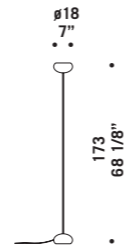

Boa

design Oriano Favaretto

BOA R
1x160W R7s
HDG
alogeno lineare 114 mm
halogen linear 114 mm
con variatore
with dimmer