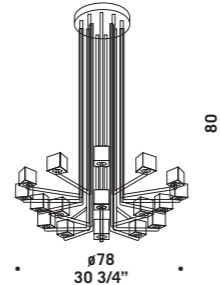

OTTO X OTTO K8+8
16x60W G9
HSGST/C/UB
alogeno bispina
halogen bi-pin
doppia accensione
double switch
16 x G9 LED
LED light bulb