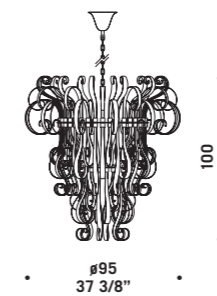

CIOCCA S13
13 x max 33W G9
HSGST/C/UB
alogeno bispina
halogen bi-pin
13 x G9 LED
LED light bulb