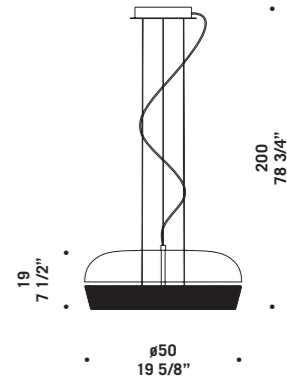

DOME S50
27W 2520lm
LED 2700K CRI90