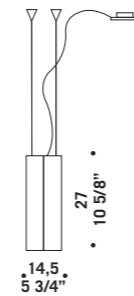

**CARRÈ S1P**  
1x77W E27  
HSGSA/C/UB  
alogeno chiara  
clear halogen  
1x30W E27  
FBT  
fluorescente fluorescent  
1 x E27 LED  
LED light bulb

**CARRÈ S1PD**  
1x77W E27  
HSGSA/C/UB  
alogeno chiara  
clear halogen  
1x30W E27  
FBT  
fluorescente fluorescent  
cavo elettrico 200 cm  
cables lenght 200 cm  
1 x E27 LED  
LED light bulb