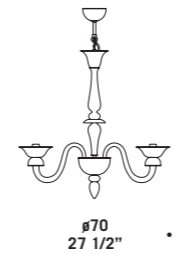

7094 K6
6 x max 46W E14
HSGSP/C/UB
alogeno chiara
clear halogen
6 x E14 LED
LED light bulb