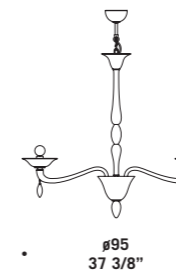

7081 K8
8 x max 46W E14
HSGSP/C/UB
alogeno chiara
clear halogen
8 x E14 LED
LED light bulb