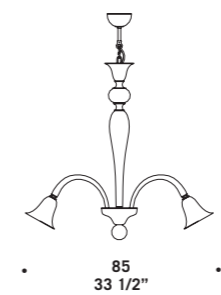

7080 K8
8 x max 46W E14
HSGSP/C/UB
alogeno chiara
clear halogen
8 x E14 LED
LED light bulb