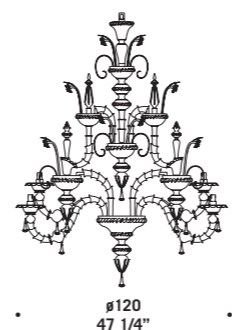

145
57 7/8"

Ø120
47 1/4"

7061 K6+3
9 x max 46W E14
HSGSB/C/UB
alogeno chiara
clear halogen
9 x E14 LED
LED light bulb

CE

IP 20