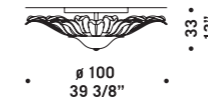

RAPALLO P10
10 x max 46W E14
HSGSP/C/UB
alogeno chiara
clear halogen
10 x E14 LED
LED light bulb