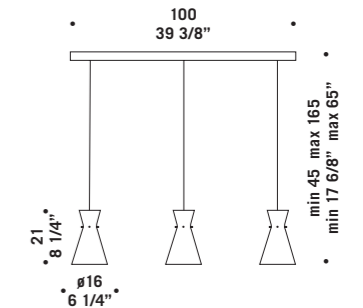

MEMORY S3PL
3x77W E27
HSGSA/C/UB
alogeno chiara
clear halogen
3x75W E27-PAR 30
HAGS/UB
3 x E27 LED
LED light bulb