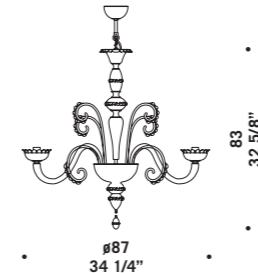

7092 K8
8 x max 46W E14
HSGSB/C/UB
alogeno chiara
clear halogen
8 x E14 LED
LED light bulb