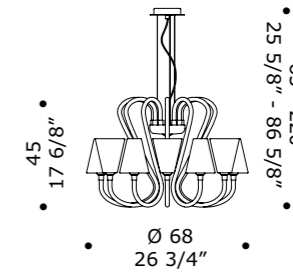

GREGORY K12

12 x max 33W G9
HSGST/C/UB
alogen a bispina
halogen bi-pin
12 x G9 LED
LED light bulb