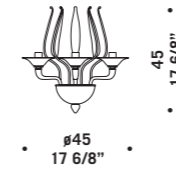

7077 A3
3 x max 46W E14
HSGSP/C/UB
alogeno chiara
clear halogen
3 x E14 LED
LED light bulb