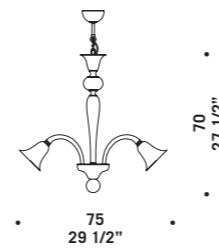

7080 K6
6 x max 46W E14
HSGSP/C/UB
alogeno chiara
clear halogen
6 x E14 LED
LED light bulb