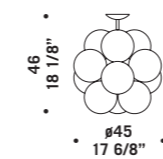

BABOL P
12x20W G9
HSGST/C/UB
alogeno bispina
halogen bi-pin
12 x G9 LED
LED light bulb