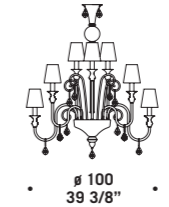

BUGIA K16
16 x max 46W E14
HSGSB/C/UB
alogeno chiara
clear halogen
16 x E14 LED
LED light bulb