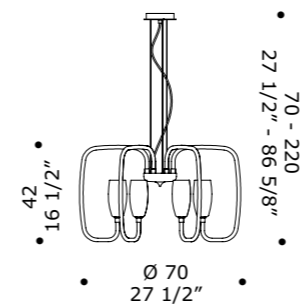

GARY K6
6 x max 33W G9
HSGST/C/UB
alogeno bispina
halogen bi-pin
6 x G9 LED
LED light bulb