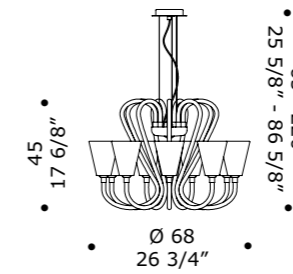

GREGORY K9

9 x max 33W G9
HSGST/C/UB
alogen a bispina
halogen bi-pin
9 x G9 LED
LED light bulb