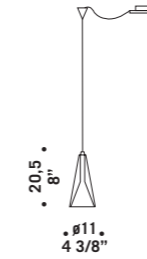

LOLLI S1D
1x33W G9
HSGST/C/UB
alogeno bispina
halogen bi-pin
cavo elettrico 200 cm
cables lenght 200 cm
1 x G9 LED
LED light bulb