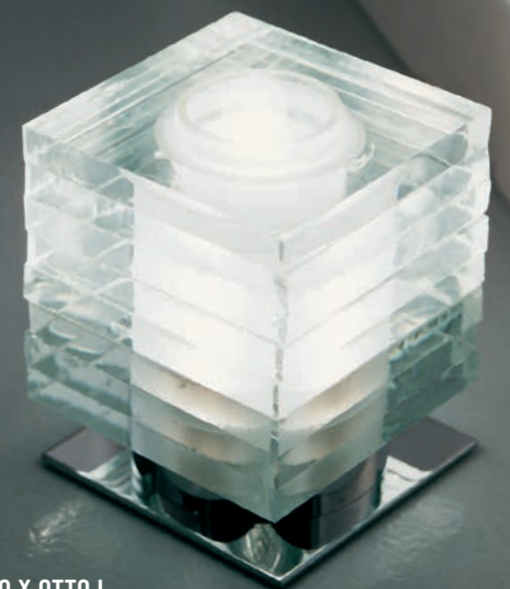

OTTO X OTTO L