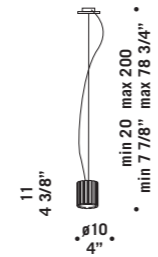

CHARLOTTE S1
1x60W G9
HSGST/C/UB
alogeno bispina
halogen bi-pin
1 x G9 LED
LED light bulb