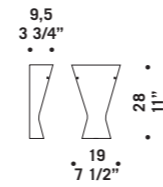

MEMORY A1
1x120W R7s
HDG
alogeno lineare 75 mm
halogen linear 75 mm