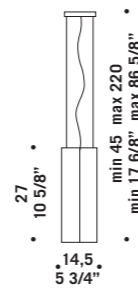

**CARRÈ S1P**  
1x77W E27  
HSGSA/C/UB  
alogeno chiara  
clear halogen  
1x30W E27  
FBT  
fluorescente fluorescent  
1 x E27 LED  
LED light bulb

**CARRÈ S1PD**  
1x77W E27  
HSGSA/C/UB  
alogeno chiara  
clear halogen  
1x30W E27  
FBT  
fluorescente fluorescent  
cavo elettrico 200 cm  
cables lenght 200 cm  
1 x E27 LED  
LED light bulb