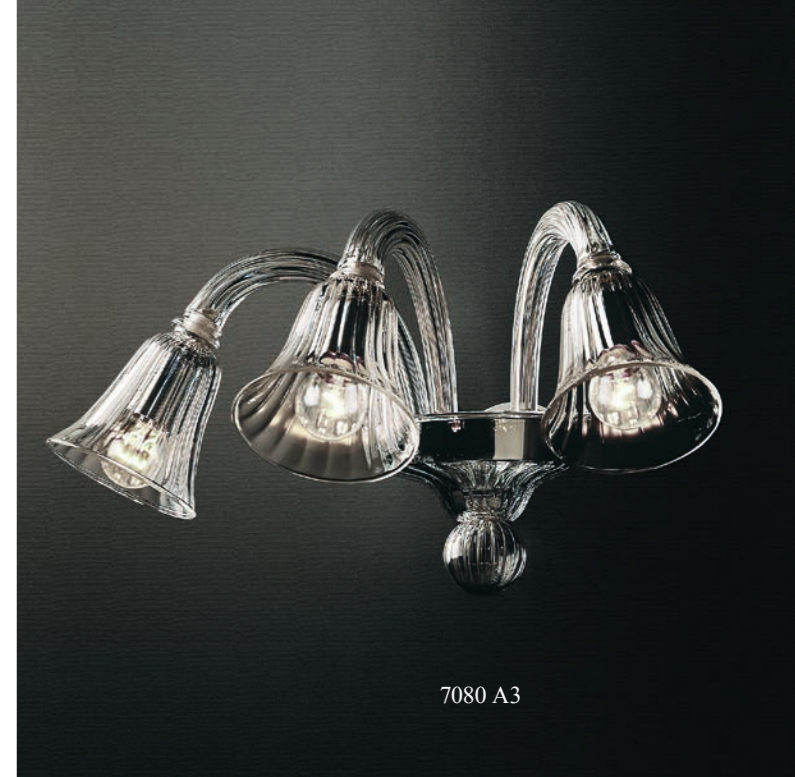

7079 A2

7080 A3

7080 A2
2 x max 46W E14
HSGSP/C/UB
alogeno chiara
clear halogen
2 x E14 LED
LED light bulb

7080 A3
3 x max 46W E14
HSGSP/C/UB
alogeno chiara
clear halogen
3 x E14 LED
LED light bulb

7080 K6
6 x max 46W E14
HSGSP/C/UB
alogeno chiara
clear halogen
6 x E14 LED
LED light bulb

7080 K8
8 x max 46W E14
HSGSP/C/UB
alogeno chiara
clear halogen
8 x E14 LED
LED light bulb

7080 K10
10 x max 46W E14
HSGSP/C/UB
alogeno chiara
clear halogen
10 x E14 LED
LED light bulb