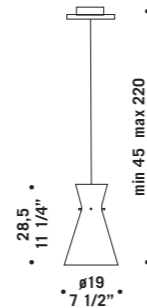

MEMORY S1G
1x77W E27
HSGSA/C/UB
alogeno chiara
clear halogen
1x75W E27-PAR 30
HAGS/UB
1x21W E27
FBT
fluorescente
fluorescent
1 x E27 LED
LED light bulb