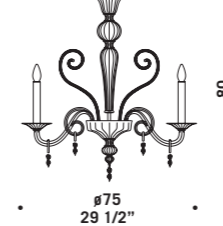

SARA K8
8 x max 46W E14
HSGSB/C/UB
alogena chiara
clear halogen
8 x E14 LED
LED light bulb