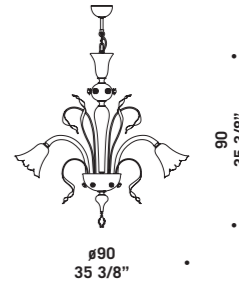

7056 K8
8 x max 30W E14
HSGSP/C/UB
alogeno chiara
clear halogen
8 x E14 LED
LED light bulb