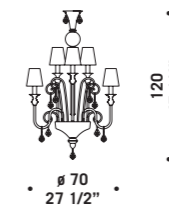

BUGIA K8
8 x max 46W E14
HSGSB/C/UB
alogeno chiara
clear halogen
8 x E14 LED
LED light bulb