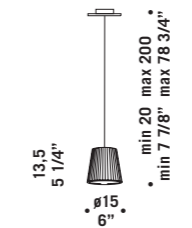

LUMÈ SO
LUMÈ SOWD
1x46W E14
HSGSP/C/UB
alogeno chiara
clear halogen
1 x E14 LED
LED light bulb