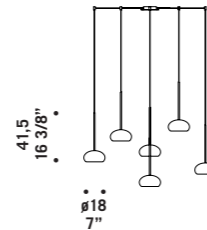

BOA S6D
6x60W G9
HSGST/C/UB
alogeno bispina
halogen bi-pin
cavo elettrico 300 cm
cables length 300 cm
6 x G9 LED
LED light bulb