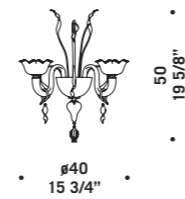

7055

Lampadari, appliques e lumi
in cristallo decoro rubino oro
o cristallo decoro verde oro.
Montatura in metallo verniciato argento.
*Chandeliers, wall and bed-side
lamps in clear glass with ruby/gold
or green/gold decorations.
Painted silver metal fitting.*

7055 A2
2 x max 46W E14
HSGSB/C/UB
alogeno chiara
clear halogen
2 x E14 LED
LED light bulb