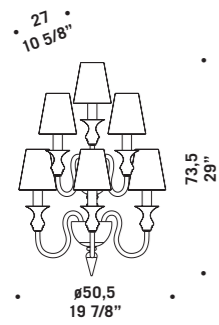

2599 A6 SHADE
6 x max 46W E14
HSGSB/C/UB
alogeno chiara
clear halogen
6 x E14 LED
LED light bulb