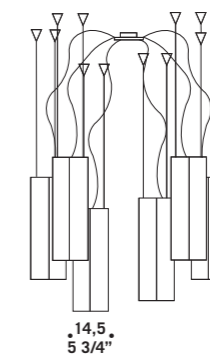

**CARRÈ S1P**  
1x77W E27  
HSGSA/C/UB  
alogeno chiara  
clear halogen  
1x30W E27  
FBT  
fluorescente fluorescent  
1 x E27 LED  
LED light bulb

**CARRÈ S1PD**  
1x77W E27  
HSGSA/C/UB  
alogeno chiara  
clear halogen  
1x30W E27  
FBT  
fluorescente fluorescent  
cavo elettrico 200 cm  
cables lenght 200 cm  
1 x E27 LED  
LED light bulb

**CARRÈ S3PD**  
3x77W E27  
HSGSA/C/UB  
alogeno chiara  
clear halogen  
3x30W E27  
FBT  
fluorescente fluorescent  
cavo elettrico 200 cm  
cables lenght 200 cm  
3 x E27 LED  
LED light bulb

**CARRÈ S3GD**  
3x77W E27  
HSGSA/C/UB  
alogeno chiara  
clear halogen  
3x30W E27  
FBT  
fluorescente fluorescent  
cavo elettrico 200 cm  
cables lenght 200 cm  
3 x E27 LED  
LED light bulb