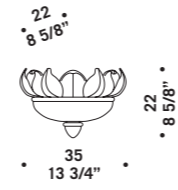

PORTOFINO A0 CE
2 x max 46W E14
HSGSP/C/UB
alogena chiara
clear halogen
2 x E14 LED
LED light bulb