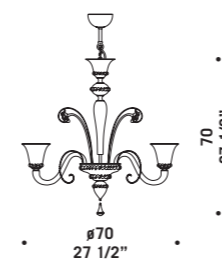

7093 K6
6 x max 46W E14
HSGSB/C/UB
alogeno chiara
clear halogen
6 x E14 LED
LED light bulb