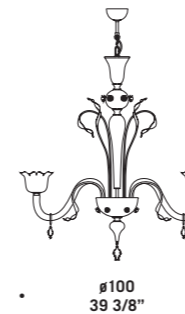

7055 K10
10 x max 46W E14
HSGSB/C/UB
alogeno chiara
clear halogen
10 x E14 LED
LED light bulb