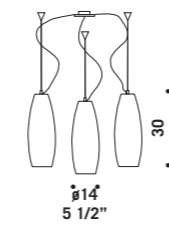

PERONI S14D3
3x77W E27
HSGSA/C/UB
alogeno chiara
clear halogen
3x50W E27 - PAR 20
HAGS/UB
3x24W E27
FBT
fluorescente fluorescent
cavo elettrico 200 cm
cables lenght 200 cm
3 x E27 LED
LED light bulb