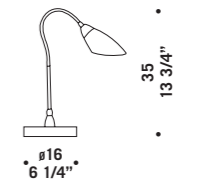

**POLI PÒ F**  
1x40W E14  
HSGSP/C/UB  
alogeno chiara  
clear halogen  
1 x E14 LED  
LED light bulb

**POLI PÒ L**  
1x40W E14  
HSGSP/C/UB  
alogeno chiara  
clear halogen  
1 x E14 LED  
LED light bulb