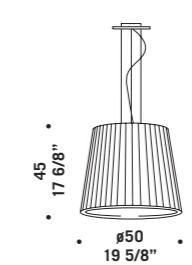

LUMÈ S2
LUMÈ S2WD
3x70W E27
HSGSG/C
alogeno Globolux chiara
clear halogen Globolux
1x77W E27
HSGSA/C/UB
alogeno chiara
clear halogen
3 x E27 LED
LED light bulb