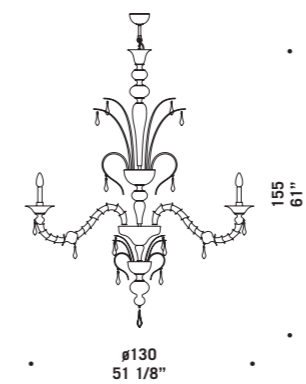

6099 K12
12 x max 46W E14
HSGSB/C/UB
alogena chiara
clear halogen
12 x E14 LED
LED light bulb