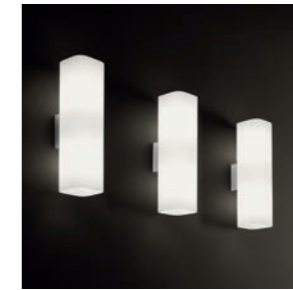

Carrè

design Francesco Dei Rossi

CARRÈ AG