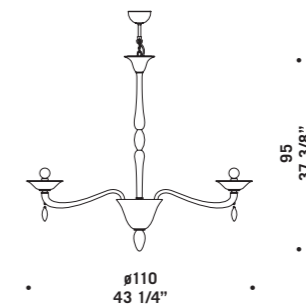

7081 K10
10 x max 46W E14
HSGSP/C/UB
alogeno chiara
clear halogen
10 x E14 LED
LED light bulb