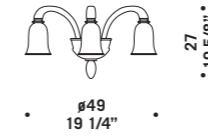

# 7082

Lampadari ed appliques  
in cristallo decoro ambra.  
Montatura dorata.  
*Chandeliers and wall lamps in  
clear glass with amber decorations.  
Gold structure.*

7082 K10

**7082 A2**  
2 x max 46W E14  
HSGSP/C/UB  
alogeno chiara  
clear halogen  
2 x E14 LED  
LED light bulb