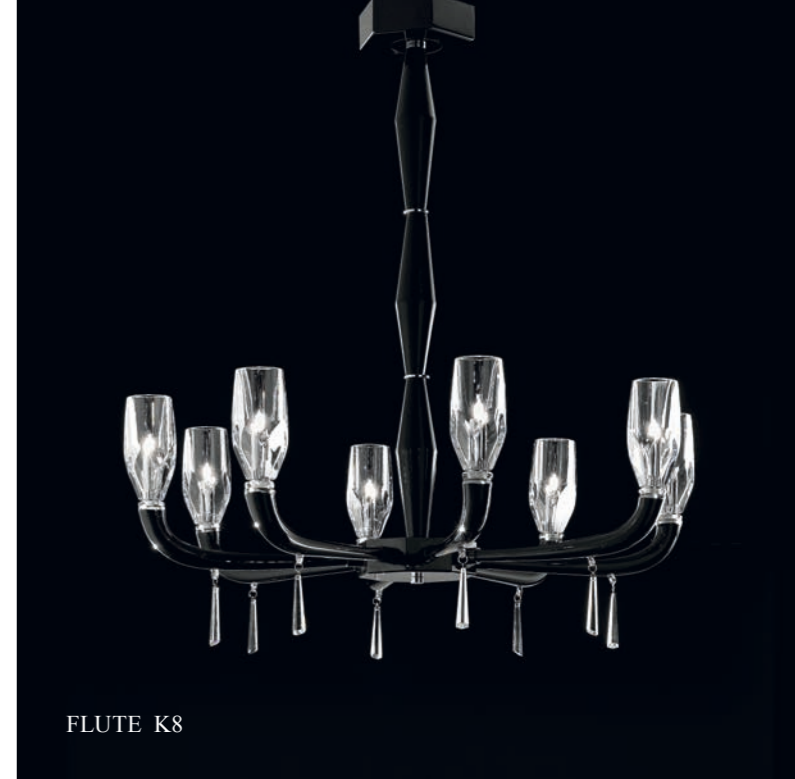

Flute

design Hangar Design Group

FLUTE K8

catena + rosone non fornito
chain and canopy are not supplied

con catena 30 cm + rosone
whit 30 cm chain + canopy

catena + rosone non fornito
chain and canopy are not supplied

con catena 30 cm + rosone
whit 30 cm chain + canopy

catena + rosone non fornito
chain and canopy are not supplied

con catena 30 cm + rosone
whit 30 cm chain + canopy

catena + rosone non fornito
chain and canopy are not supplied

con catena 30 cm + rosone
whit 30 cm chain + canopy

catena + rosone non fornito
chain and canopy are not supplied

con catena 30 cm + rosone
whit 30 cm chain + canopy

catena + rosone non fornito
chain and canopy are not supplied

con catena 30 cm + rosone
whit 30 cm chain + canopy