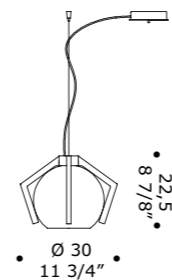

# <Tag>

design Francesco de Majo

**<TAG> S/S1D**    
 1 x 15W E27 LED  
 LED light bulb

**<TAG> S/S1D**    
 1 x 15W E27 LED  
 LED light bulb

**<TAG> S2D**    
 2 x 15W E27 LED  
 LED light bulb

**<TAG> S3D**    
 3 x 15W E27 LED  
 LED light bulb