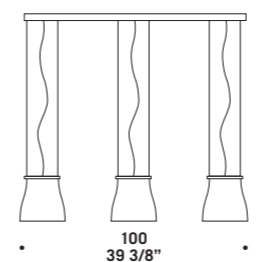

BELL S3L
3x77W E27
HSGSA/C/UB
alogeno chiara
clear halogen
3 x E27 LED
LED light bulb

BELL T0
1x77W E27
HSGSA/C/UB
alogeno chiara
clear halogen
1 x E27 LED
LED light bulb

BELL A0
2x60W G9
HSGST/C/UB
alogeno bispina
halogen bi-pin
2 x G9 LED
LED light bulb