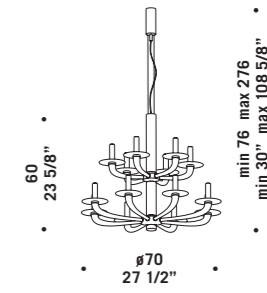

NATURAL KP14
14 x max 60W G9
HSGST/C/UB
alogena bispina
halogen bi-pin
14 x G9 LED
LED light bulb