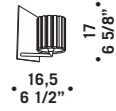

Charlotte

design Luca Ferretto

CHARLOTTE A1
1x60W G9
HSGST/C/UB
alogeno bispina
halogen bi-pin
1 x G9 LED
LED light bulb