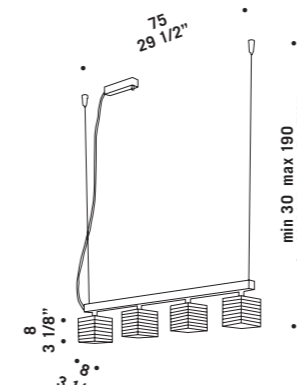

OTTO X OTTO S4L
4x33W G9
HSGST/C/UB
alogeno bispina
halogen bi-pin
4 x G9 LED
LED light bulb