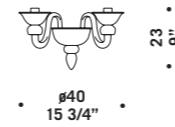

7094 A2
2 x max 46W E14
HSGSP/C/UB
alogeno chiara
clear halogen
2 x E14 LED
LED light bulb