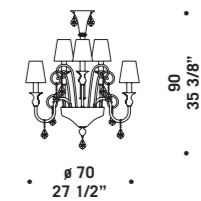

BUGIA KP8
8 x max 46W E14
HSGSB/C/UB
alogeno chiara
clear halogen
8 x E14 LED
LED light bulb