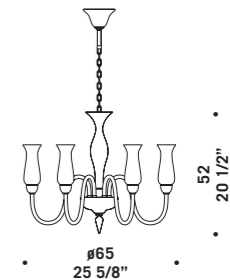

2612 K6
6 x max 46W E14
HSGSB/C/UB
alogeno chiara
clear halogen
6 x E14 LED
LED light bulb