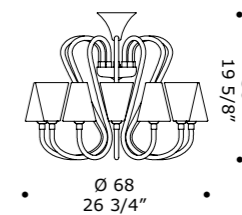

GREGORY P12

12 x max 33W G9
HSGST/C/UB
alogen a bispina
halogen bi-pin
12 x G9 LED
LED light bulb