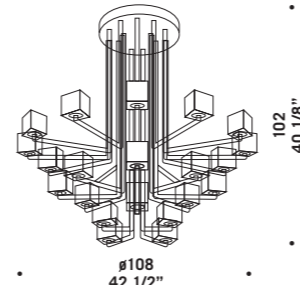

OTTO X OTTO K4+8+12
24x60W G9
HSGST/C/UB
alogeno bispina
halogen bi-pin
doppia accensione
double switch
24 x G9 LED
LED light bulb