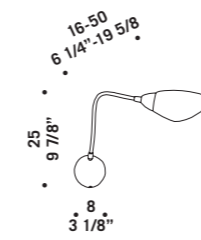

POLI PÒ A1
1x40W E14
HSGSP/C/UB
alogeno chiara
clear halogen
1 x E14 LED
LED light bulb