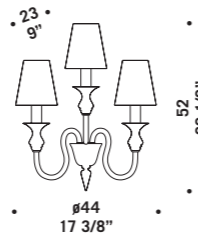

2599 A2+1 SHADE
3 x max 46W E14
HSGSB/C/UB
alogeno chiara
clear halogen
3 x E14 LED
LED light bulb