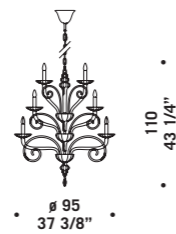

6011

design Francesco Dei Rossi

Vetro disponibile nei colori:
cristallo con montatura cromata,
cristallo foglia oro con montatura dorata,
nero con montatura in metallo laccato nero lucido,
lattimo con montatura in metallo laccato bianco lucido.

*Glass available in the following colours:
clear glass with chromed structure,
clear glass+gold leaf with gold structure,
black glass with polished black lacquered metal structure,
milkwhite glass with polished
white lacquered metal structure.*

6011 K18
18 x max 46W E14
HSGSB/C/UB
alogeno chiara
clear halogen
18 x E14 LED
LED light bulb