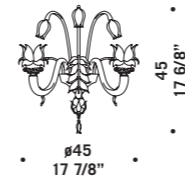

7098 A2
2 x max 30W E14
HSGSB/C/UB
alogeno chiara
clear halogen
2 x E14 LED
LED light bulb