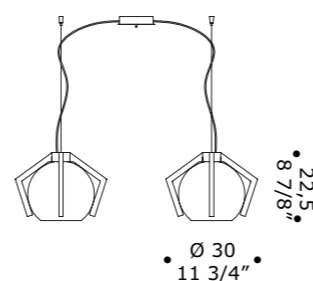

# <Tag>

design Francesco de Majo

**<TAG> S/S1D**    
 1 x 15W E27 LED  
 LED light bulb

**<TAG> S/S1D**    
 1 x 15W E27 LED  
 LED light bulb

**<TAG> S2D**    
 2 x 15W E27 LED  
 LED light bulb

**<TAG> S3D**    
 3 x 15W E27 LED  
 LED light bulb