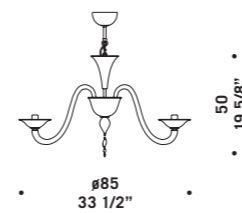

7087 K6
6 x max 46W E14
HSGSP/C/UB
alogeno chiara
clear halogen
6 x E14 LED
LED light bulb