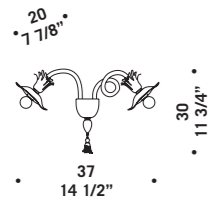

Venedig Pom Pon

design Maria Grazia Rosin

Lampadari ed appliques in cristallo blu.

Montatura in metallo cromato.

I lampadari non sono forniti di

prolungamento catena con rosone.

Chandeliers and wall lamps in blue clear glass.

Chromed metal fitting.

For these chandeliers chain and canopy are not supplied.

VENEDIG POM PON A2
2 x max 46W E14
HSGSP/C/UB
alogena chiara
clear halogen
2 x E14 LED
LED light bulb