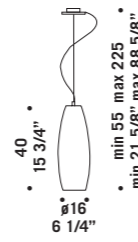

PERONI S16
1x77W E27
HSGSA/C/UB
alogeno chiara
clear halogen
1x75W E27 - PAR 30
HAGS/UB
1x24W E27
FBT
fluorescente fluorescent
1 x E27 LED
LED light bulb