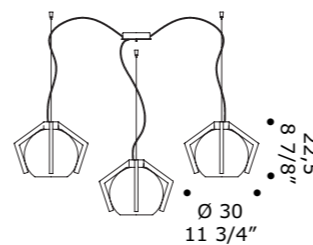

# <Tag>

design Francesco de Majo

**<TAG> S/S1D**    
 1 x 15W E27 LED  
 LED light bulb

**<TAG> S/S1D**    
 1 x 15W E27 LED  
 LED light bulb

**<TAG> S2D**    
 2 x 15W E27 LED  
 LED light bulb

**<TAG> S3D**    
 3 x 15W E27 LED  
 LED light bulb