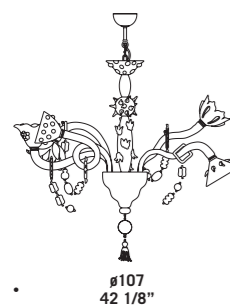

# Organoptical

design Maria Grazia Rosin

Lampadario in nero e bianco.  
Montatura in metallo cromato.  
*Chandeliers in black and white.*  
*Chromed metal fitting.*

96

37 3/4"

Ø107

42 1/8"