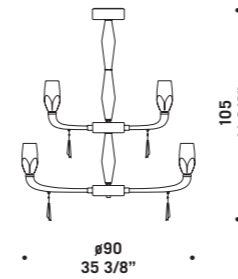

con catena 30 cm + rosone  
whit 30 cm chain + canopy

**FLUTE K14**  
14 x max 33W G9  
HSGST/C/UB  
alogeno bispina  
halogen bi-pin  
14 x G9 LED  
LED light bulb

catena + rosone non fornito  
chain and canopy are not supplied