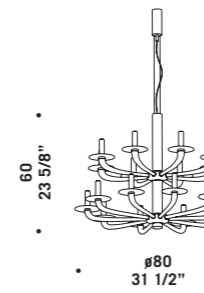

NATURAL KP18
18 x max 60W G9
HSGST/C/UB
alogena bispina
halogen bi-pin
18 x G9 LED
LED light bulb