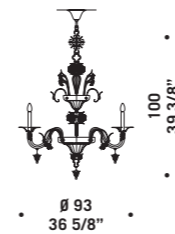

LEVANTE K9
9 x max 46W E14
HSGSB/C/UB
alogeno chiara
clear halogen
9 x E14 LED
LED light bulb