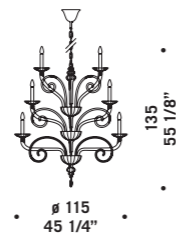

6011 K30
30 x max 46W E14
HSGSB/C/UB
alogeno chiara
clear halogen
30 x E14 LED
LED light bulb