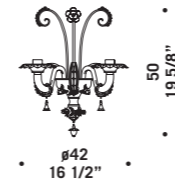

7065 A2
2 x max 46W E14
HSGSB/C/UB
alogeno chiara
clear halogen
2 x E14 LED
LED light bulb

CE
⊕
IP 20
UL