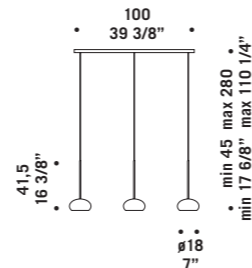

BOA S3L
3x60W G9
HSGST/C/UB
alogeno bispina
halogen bi-pin
3 X G9 LED
LED light bulb