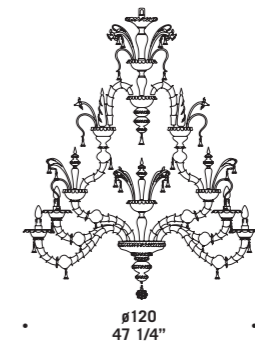

7063 K9+6
15 x max 46W E14
HSGSB/C/UB
alogeno chiara
clear halogen
15 x E14 LED
LED light bulb