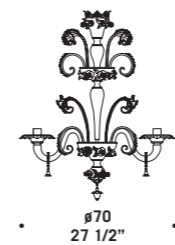

7065 K6
6 x max 46W E14
HSGSB/C/UB
alogeno chiara
clear halogen
6 x E14 LED
LED light bulb

CE
⊕
IP 20
UL