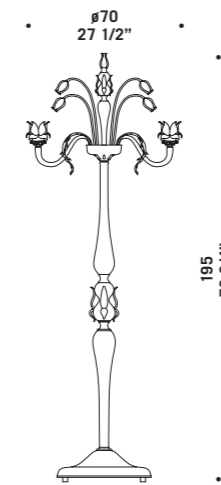

7098

7098 A2
2 x max 30W E14
HSGSB/C/UB
alogeno chiara
clear halogen
2 x E14 LED
LED light bulb

7098 A3
3 x max 30W E14
HSGSB/C/UB
alogeno chiara
clear halogen
3 x E14 LED
LED light bulb

7098 K6
6 x max 30W E14
HSGSB/C/UB
alogeno chiara
clear halogen
6 x E14 LED
LED light bulb

7098 K8
8 x max 30W E14
HSGSB/C/UB
alogeno chiara
clear halogen
8 x E14 LED
LED light bulb

7098 K10
10 x max 30W E14
HSGSB/C/UB
alogeno chiara
clear halogen
10 x E14 LED
LED light bulb

7098 K16
16 x max 30W E14
HSGSB/C/UB
alogeno chiara
clear halogen
16 x E14 LED
LED light bulb

7098 R6
6 x max 30W E14
HSGSB/C/UB
alogeno chiara
clear halogen
6 x E14 LED
LED light bulb

7098 R6