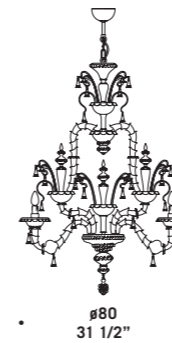

7060 K6
6 x max 46W E14
HSGSB/C/UB
alogeno chiara
clear halogen
6 x E14 LED
LED light bulb