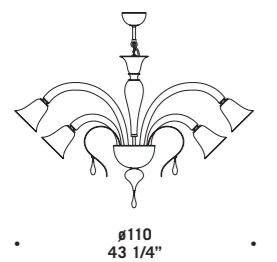

8097 K6+6
12 x max 46W E14
HSGSB/C/UB
alogena chiara
clear halogen
12 x E14 LED
LED light bulb

CE
⊕
IP20
Ⓢ