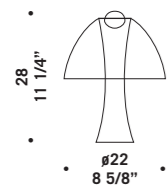

OXYGENE LO
1x46W E14
HSGSA/C/UB
alogeno chiara
clear halogen
1x40W E14
IRP/S
cupola argentata
decor silver sphere