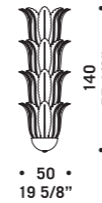

RAPALLO A12
12 x max 46W E14
HSGSP/C/UB
alogeno chiara
clear halogen
12 x E14 LED
LED light bulb