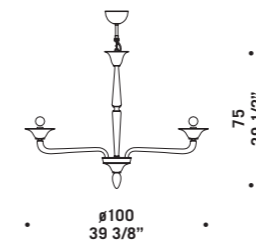

7086 K8
8 x max 46W E14
HSGSP/C/UB
alogeno chiara
clear halogen
8 x E14 LED
LED light bulb