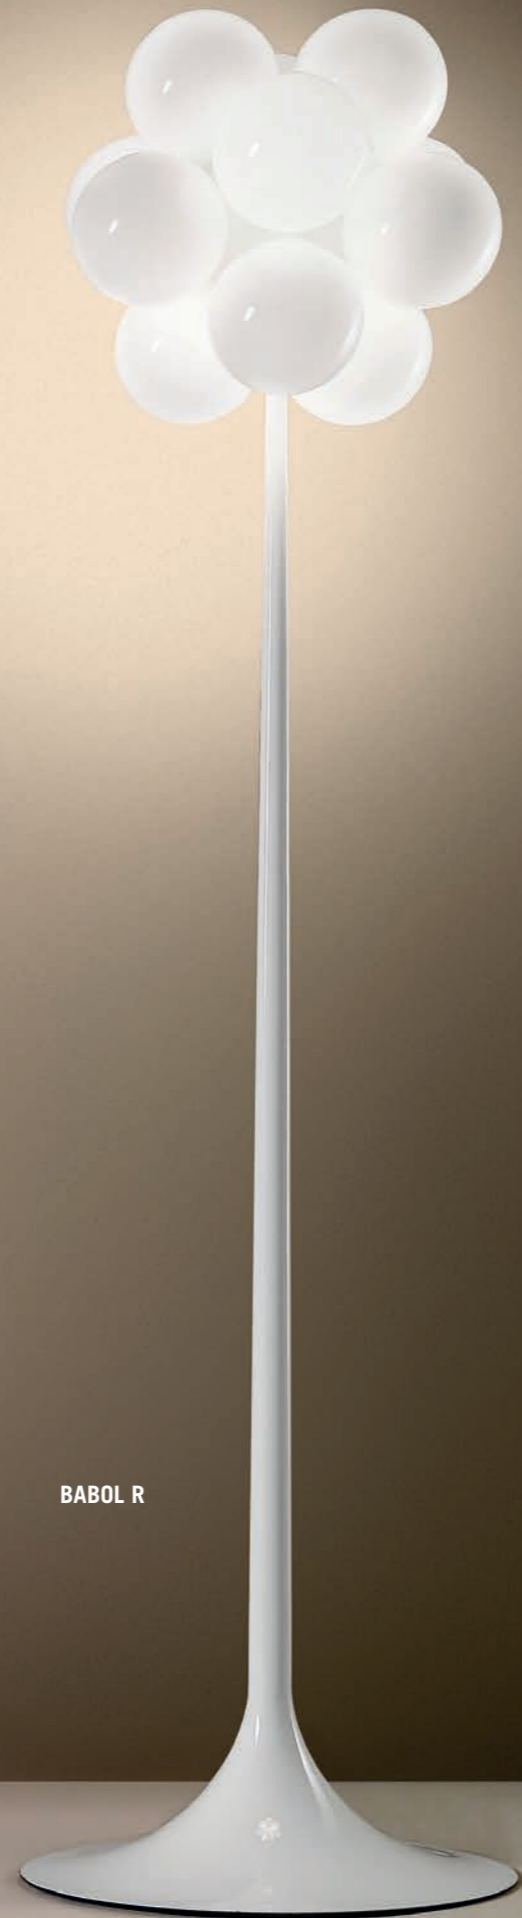

BABOL R

Babol

design Nicola Grandesso

BABOL S
12x20W G9
HSGST/C/UB
alogeno bispina
halogen bi-pin
12 x G9 LED
LED light bulb

BABOL R
12x20W G9
HSGST/C/UB
alogeno bispina
halogen bi-pin
con variatore
with dimmer
12 x G9 LED
LED light bulb

BABOL SV
20x20W G9
HSGST/C/UB
alogeno bispina
halogen bi-pin
interruttore-variabile
terra tavolo
table-floor on-cord
mini push dimmer
20 x G9 LED
LED light bulb

BABOL T
12x20W G9
HSGST/C/UB
alogeno bispina
halogen bi-pin
con variatore
with dimmer
12 x G9 LED
LED light bulb

BABOL P
12x20W G9
HSGST/C/UB
alogeno bispina
halogen bi-pin
12 x G9 LED
LED light bulb

BABOL P