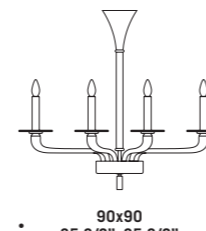

TETRA K12
12 x max 46W E14
HSGSB/C/UB
alogeno chiara
clear halogen
12 x E14 LED
LED light bulb