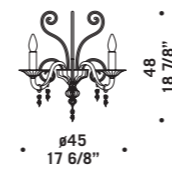

SARA A2
2 x max 46W E14
HSGSB/C/UB
alogena chiara
clear halogen
2 x E14 LED
LED light bulb