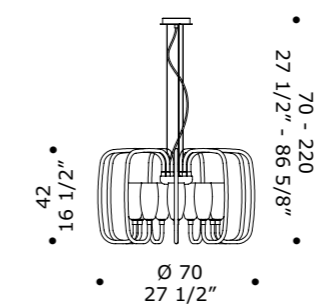

GARY K9
9 x max 33W G9
HSGST/C/UB
alogeno bispina
halogen bi-pin
9 x G9 LED
LED light bulb