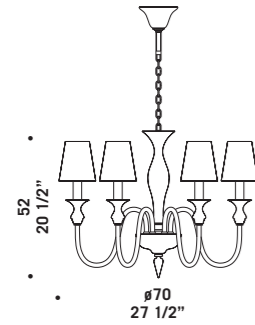

2400 K6 SHADE
6 x max 46W E14
HSGSB/C/UB
alogeno chiara
clear halogen
6 x E14 LED
LED light bulb