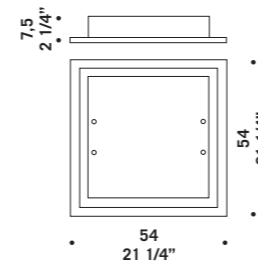

**QUADRA A/P 54
54E**
4x36W 2G11
FSDH
fluorescente fluorescent
alimentatore elettronico
electronic ballast

**QUADRA A/P 54
54ED**
4x36W 2G11
FSDH
fluorescente fluorescent
alimentatore elettronico
dimmerabile
electronic ballast
dimmable

**QUADRA A/P 54
54 EMERGENZA E**
4x36W 2G11
FSDH
fluorescente fluorescent
alimentatore elettronico
+ kit di emergenza
electronic ballast
+ emergency control gear