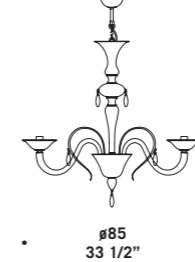

7096 K8
8 x max 46W E14
HSGSB/C/UB
alogeno chiara
clear halogen
8 x E14 LED
LED light bulb

CE
⊕
IP 20
UL