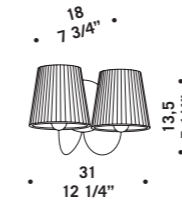

# Lumè

design Nicola Grandesso

LUMÈ POWD

LUMÈ A1WD

**LUMÈ A1**  
**LUMÈ A1WD**  
1x46W E14  
HSGSP/C/UB  
alogeno chiara  
clear halogen  
1 x E14 LED  
LED light bulb

**LUMÈ A2**  
**LUMÈ A2WD**  
2x46W E14  
HSGSP/C/UB  
alogeno chiara  
clear halogen  
2 x E14 LED  
LED light bulb