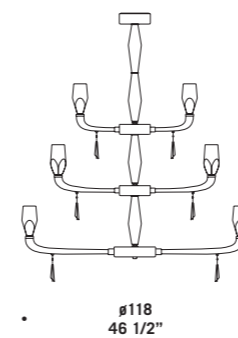

FLUTE K26
26 x max 33W G9
HSGST/C/UB
alogeno bispina
halogen bi-pin
26 x G9 LED
LED light bulb

catena + rosone non fornito
chain and canopy are not supplied