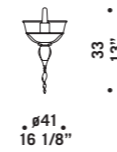

7087 A1
1 x max 46W E14
HSGSP/C/UB
alogeno chiara
clear halogen
1 x E14 LED
LED light bulb