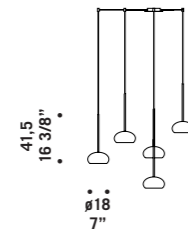

BOA S5D
5x60W G9
HSGST/C/UB
alogeno bispina
halogen bi-pin
cavo elettrico 300 cm
cables length 300 cm
5 x G9 LED
LED light bulb