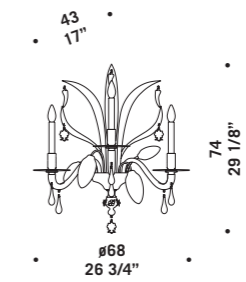

*Structure chromed and painted in black.*

*For these chandeliers chain and  
canopy are not supplied.*

MURICANU CHOCOLATE K24

MURICANU CHOCOLATE A2+1

**MURICANU CHOCOLATE A2+1** CE  
3 x max 46W E14  
HSGSB/C/UB  
alogeno chiara  
clear halogen  
3 x E14 LED  
LED light bulb