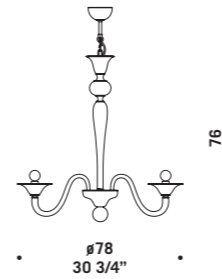

7079 K6 CE
6 x max 46W E14 $\oplus$
HSGSP/C/UB IP 20
alogena chiara UL
clear halogen
6 x E14 LED
LED light bulb