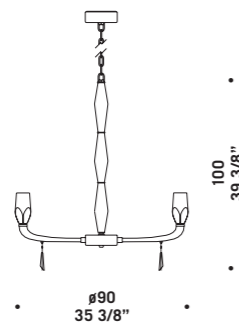

FLUTE K8
8 x max 33W G9
HSGST/C/UB
alogeno bispina
halogen bi-pin
8 x G9 LED
LED light bulb

con catena 30 cm + rosone
whit 30 cm chain + canopy