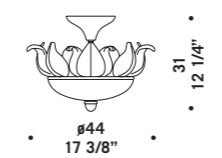

PORTOFINO P2 CE
8 x max 46W E14
HSGSP/C/UB
alogena chiara
clear halogen
8 x E14 LED
LED light bulb