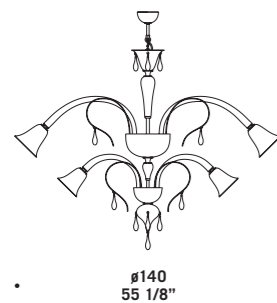

8097 K8+8
16 x max 46W E14
HSGSB/C/UB
alogena chiara
clear halogen
16 x E14 LED
LED light bulb

CE
⊕
IP20
Ⓢ

8097 K12+8
20 x max 46W E14
HSGSB/C/UB
alogena chiara
clear halogen
20 x E14 LED
LED light bulb

CE
⊕
IP20
Ⓢ