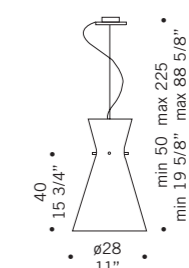

MEMORY BLACK&GOLD
1x77W E27
HSGSA/C/UB
alogeno chiara
clear halogen
1x150W E27
HSGST/C/UB
alogeno chiara
clear halogen
1x75W E27 PAR 30
HAGS/UB
1x30W E27
FBT
fluorescente fluorescent
1 x E27 LED
LED light bulb