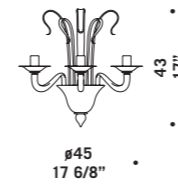

7088 A2
2 x max 46W E14
HSGSB/C/UB
alogeno chiara
clear halogen
2 x E14 LED
LED light bulb