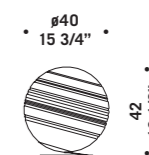

STRATOSFERA T40
1x150W E27
HSGST/C/UB
alogena chiara
clear halogen
1x116W E27
HSGSA/C/UB
alogena chiara
clear halogen
1x30W E27
FBT
fluorescente *fluorescent*
1 x E27 LED
LED light bulb