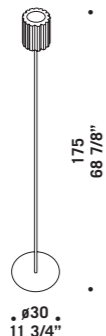

CHARLOTTE R1
1x60W G9
HSGST/C/UB
alogeno bispina
halogen bi-pin
con variatore
with dimmer