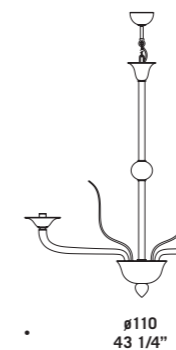

7077 K12
12 x max 46W E14
HSGSP/C/UB
alogeno chiara
clear halogen
12 x E14 LED
LED light bulb