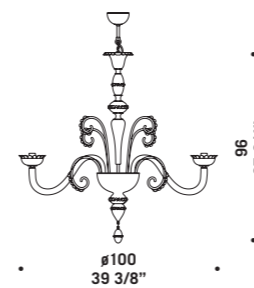

7092 K10
10 x max 46W E14
HSGSB/C/UB
alogeno chiara
clear halogen
10 x E14 LED
LED light bulb