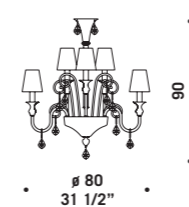

BUGIA KP12
12 x max 46W E14
HSGSB/C/UB
alogeno chiara
clear halogen
12 x E14 LED
LED light bulb