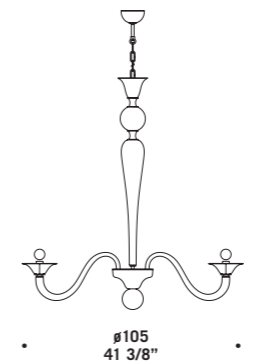

7079 K12 CE
12 x max 46W E14 $\oplus$
HSGSP/C/UB IP 20
alogena chiara UL
clear halogen
12 x E14 LED
LED light bulb

7079 L CE
1 x max 46W E14 $\square$
HSGSP/C/UB IP 20
alogena chiara UL
clear halogen
1 x E14 LED
LED light bulb