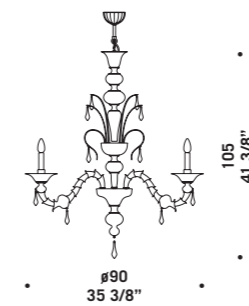

Montatura in metallo cromato.

*Chandeliers and wall lamps in  
red with clear decorations,  
black with clear decorations,  
milkwhite with clear decorations.*

*Chromed metal fitting.*

6099

6099 K8

**6099 A3**  
 3 x max 46W E14  
 HSGSB/C/UB  
 alogena chiara  
 clear halogen  
 3 x E14 LED  
 LED light bulb