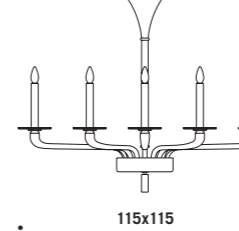

Tetra

design Roberto Assenza - Francesco Dei Rossi

TETRA A2
2 x max 46W E14
HSGSB/C/UB
alogeno chiara
clear halogen
2 x E14 LED
LED light bulb

TETRA A3
3 x max 46W E14
HSGSB/C/UB
alogeno chiara
clear halogen
3 x E14 LED
LED light bulb

TETRA K8
8 x max 46W E14
HSGSB/C/UB
alogeno chiara
clear halogen
8 x E14 LED
LED light bulb

TETRA K8L
8 x max 46W E14
HSGSB/C/UB
alogeno chiara
clear halogen
8 x E14 LED
LED light bulb

TETRA K12
12 x max 46W E14
HSGSB/C/UB
alogeno chiara
clear halogen
12 x E14 LED
LED light bulb

TETRA K16
16 x max 46W E14
HSGSB/C/UB
alogeno chiara
clear halogen
16 x E14 LED
LED light bulb

TETRA K16L
16 x max 46W E14
HSGSB/C/UB
alogeno chiara
clear halogen
16 x E14 LED
LED light bulb