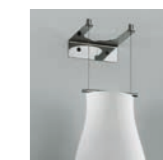

**BELL S1D**  
1x77W E27  
HSGSA/C/UB  
alogeno chiara  
clear halogen  
cavo elettrico 200 cm  
cables length 200 cm  
1 x E27 LED  
LED light bulb

**BELL S2D**  
2x77W E27  
HSGSA/C/UB  
alogeno chiara  
clear halogen  
cavo elettrico 200 cm  
cables length 200 cm  
2 x E27 LED  
LED light bulb