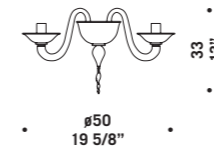

7087 A2
2 x max 46W E14
HSGSP/C/UB
alogeno chiara
clear halogen
2 x E14 LED
LED light bulb