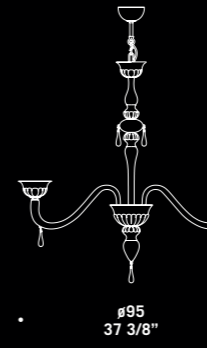

7084 K8
8 x max 46W E14
HSGSB/C/UB
alogena chiara
clear halogen
8 x E14 LED
LED light bulb