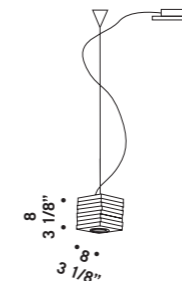

**OTTO X OTTO S1**  
1x33W G9  
HSGST/C/UB  
alogeno bispina  
halogen bi-pin  
1 x G9 LED  
LED light bulb

**OTTO X OTTO S1D**  
1x33W G9  
HSGST/C/UB  
alogeno bispina  
halogen bi-pin  
cavo elettrico 200 cm  
cables length 200 cm  
1 x G9 LED  
LED light bulb