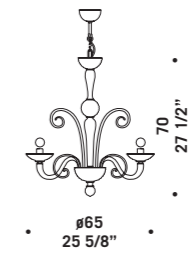

7076 K6
6 x max 46W E14
HSGSP/C/UB
alogeno chiara
clear halogen
6 x E14 LED
LED light bulb