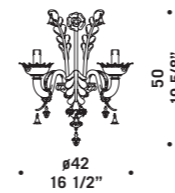

7067 A2
2 x max 46W E14
HSGSB/C/UB
alogeno chiara
clear halogen
2 x E14 LED
LED light bulb