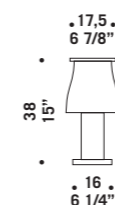

BELL T0
1x77W E27
HSGSA/C/UB
alogeno chiara
clear halogen
1 x E27 LED
LED light bulb