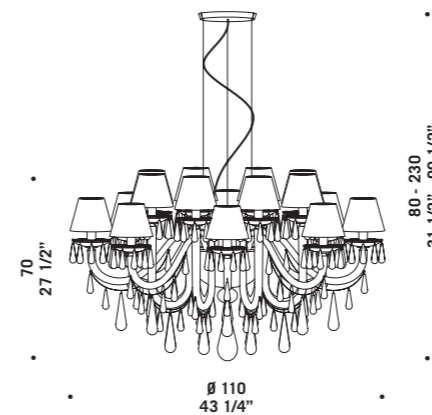

GOUTTE S16
16 x max 46W E14
HSGSB/C/UB
alogeno chiara
clear halogen
16 x E14 LED
LED light bulb