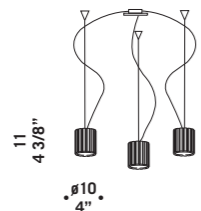

**CHARLOTTE S1D**  
1x60W G9  
HSGST/C/UB  
alogeno bispina  
halogen bi-pin  
cavo elettrico 200 cm  
cables length 200 cm  
1 x G9 LED  
LED light bulb

**CHARLOTTE S2D**  
2x60W G9  
HSGST/C/UB  
alogeno bispina  
halogen bi-pin  
cavo elettrico 200 cm  
cables length 200 cm  
2 x G9 LED  
LED light bulb