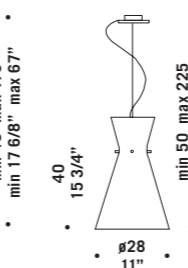

MEMORY SL
1x77W E27
HSGSA/C/UB
alogeno chiara
clear halogen
1x150W E27
HSGST/C/UB
alogeno chiara
clear halogen
1x75W E27-PAR 30
HAGS/UB
1x30W E27
FBT
fluorescente fluorescent
1 x E27 LED
LED light bulb