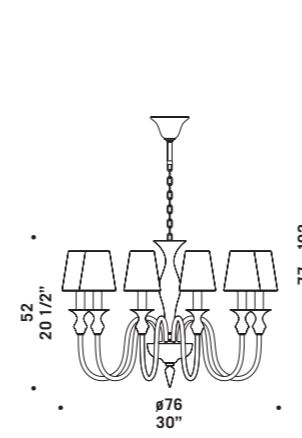

2400 shade

2400 K10 SHADE
10 x max 46W E14
HSGSB/C/UB
alogeno chiara
clear halogen
10 x E14 LED
LED light bulb