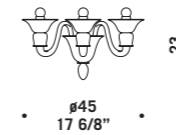

# 7083

Lampadari ed appliques  
in fumè decoro bluino.

Montatura dorata.

*Chandeliers and wall lamps*

*in "fumè" colour with light blue decorations.*

*Gold structure.*

7083 A3

**7083 A2**  
2 x max 46W E14  
HSGSP/C/UB  
alogeno chiara  
clear halogen  
2 x E14 LED  
LED light bulb