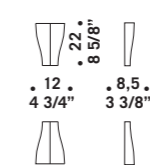

BELL A0
2x60W G9
HSGST/C/UB
alogeno bispina
halogen bi-pin
2 x G9 LED
LED light bulb