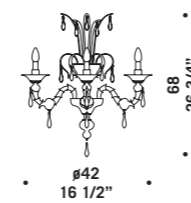

Montatura in metallo cromato.

*Chandeliers and wall lamps in  
red with clear decorations,  
black with clear decorations,  
milkwhite with clear decorations.*

*Chromed metal fitting.*

6099

6099 K8

**6099 A3**  
 3 x max 46W E14  
 HSGSB/C/UB  
 alogena chiara  
 clear halogen  
 3 x E14 LED  
 LED light bulb