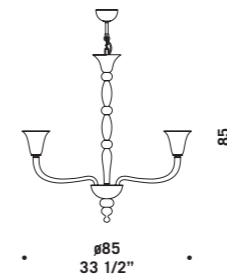

8001 K8
8 x max 46W E14
HSGSP/C/UB
alogeno chiara
clear halogen
8 x E14 LED
LED light bulb