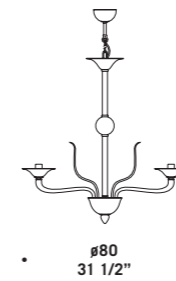

7077 K8
8 x max 46W E14
HSGSP/C/UB
alogeno chiara
clear halogen
8 x E14 LED
LED light bulb