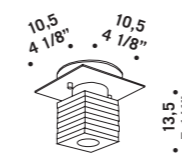

OTTO X OTTO P
1x33W G9
HSGST/C/UB
alogeno bispina
halogen bi-pin
1 x G9 LED
LED light bulb