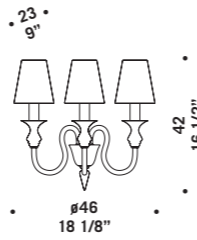

2599 A3 SHADE
3 x max 46W E14
HSGSB/C/UB
alogeno chiara
clear halogen
3 x E14 LED
LED light bulb