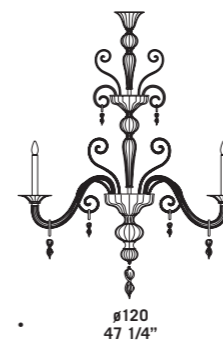

SARA K12
12 x max 46W E14
HSGSB/C/UB
alogena chiara
clear halogen
12 x E14 LED
LED light bulb