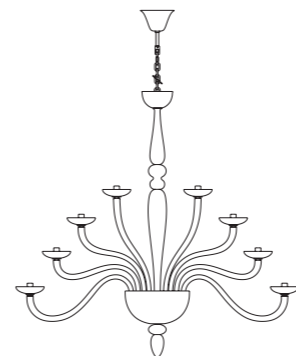

150

59"

Ø160
63"

8000 K18+12+6+6
42 x max 46W E14
HSGSP/C/UB
alogeno chiara
clear halogen
42 x E14 LED
LED light bulb