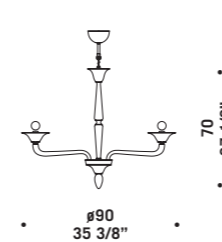

7086 K6
6 x max 46W E14
HSGSP/C/UB
alogeno chiara
clear halogen
6 x E14 LED
LED light bulb