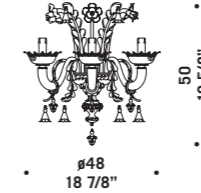

7067 A3
3 x max 46W E14
HSGSB/C/UB
alogeno chiara
clear halogen
3 x E14 LED
LED light bulb