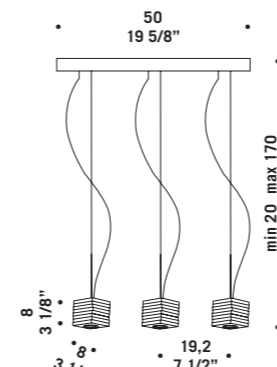

OTTO X OTTO S3L
3x33W G9
HSGST/C/UB
alogeno bispina
halogen bi-pin
3 x G9 LED
LED light bulb