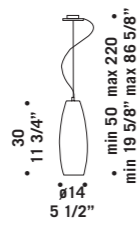

PERONI S14
1x77W E27
HSGSA/C/UB
alogeno chiara
clear halogen
1x50W E27 - PAR 20
HAGS/UB
1x24W E27
FBT
fluorescente fluorescent
1 x E27 LED
LED light bulb