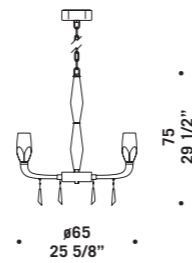

FLUTE K6
6 x max 33W G9
HSGST/C/UB
alogeno bispina
halogen bi-pin
6 x G9 LED
LED light bulb

con catena 30 cm + rosone
whit 30 cm chain + canopy