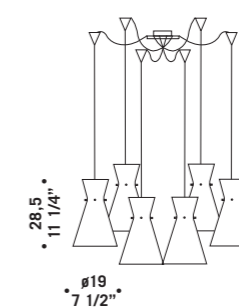

MEMORY S6GD
6x77W E27
HSGSA/C/UB
alogeno chiara
clear halogen
6x75W E27-PAR 30
HAGS/UB
6x21W E27
FBT
fluorescente fluorescent
cavo elettrico 200 cm
cables lenght 200 cm
6 x E27 LED
LED light bulb