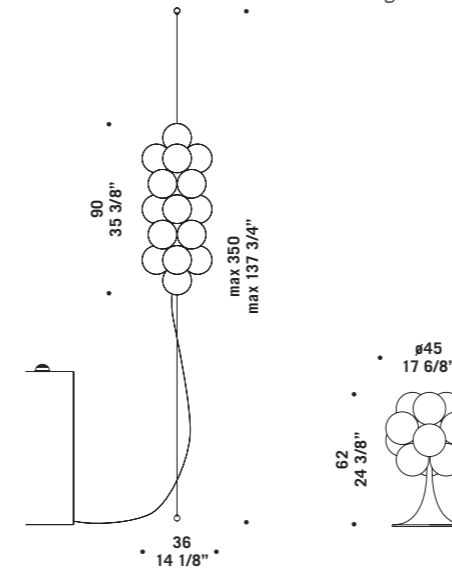

# Babol

design Nicola Grandesso

**BABOL S**  
12x20W G9  
HSGST/C/UB  
alogeno bispina  
halogen bi-pin  
12 x G9 LED  
LED light bulb

**BABOL R**  
12x20W G9  
HSGST/C/UB  
alogeno bispina  
halogen bi-pin  
con variatore  
with dimmer  
12 x G9 LED  
LED light bulb