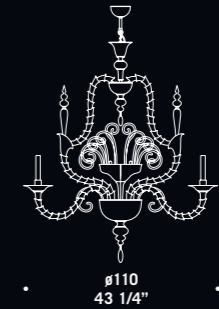

VIVALDI K9
9 x max 46W E14
HSGSB/C/UB
alogeno chiara
clear halogen

+6 x max 20W G9
HSGST/C/UB
alogeno bispina
halogen bi-pin
9 x E14 LED
LED light bulb
+6 x G9 LED
LED light bulb