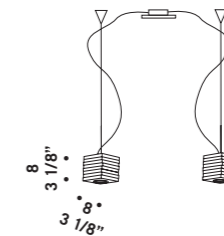

**OTTO X OTTO S1**  
1x33W G9  
HSGST/C/UB  
alogeno bispina  
halogen bi-pin  
1 x G9 LED  
LED light bulb

**OTTO X OTTO S1D**  
1x33W G9  
HSGST/C/UB  
alogeno bispina  
halogen bi-pin  
cavo elettrico 200 cm  
cables length 200 cm  
1 x G9 LED  
LED light bulb