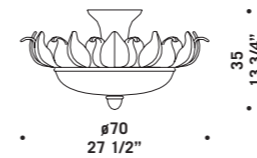

PORTOFINO P1 CE
12 x max 46W E14
HSGSP/C/UB
alogena chiara
clear halogen
12 x E14 LED
LED light bulb