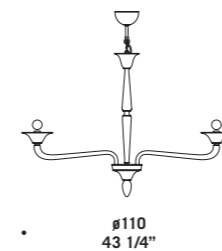

7086 K10
10 x max 46W E14
HSGSP/C/UB
alogeno chiara
clear halogen
10 x E14 LED
LED light bulb