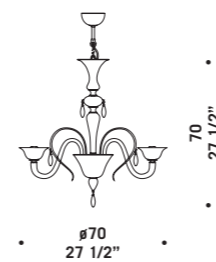

7096 K6
6 x max 46W E14
HSGSB/C/UB
alogeno chiara
clear halogen
6 x E14 LED
LED light bulb

CE
⊕
IP 20
UL