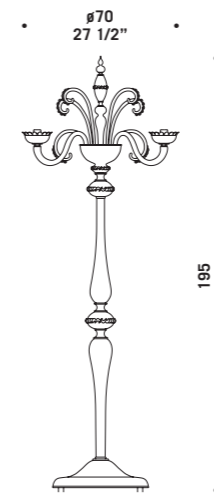

7092 R6
6 x max 46W E14
HSGSB/C/UB
alogeno chiara
clear halogen
6 x E14 LED
LED light bulb