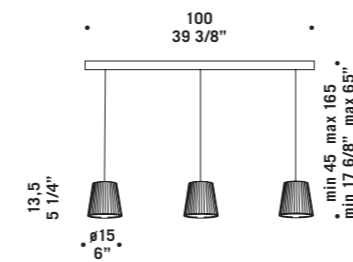

LUMÈ S3L
LUMÈ S3LWD
3x46W E14
HSGSP/C/UB
alogeno chiara
clear halogen
3 x E14 LED
LED light bulb