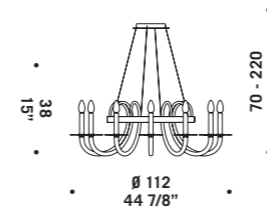

VIVACE K12
12 x max 46W E14
HSGST/C/UB
alogena chiara
clear halogen
12 x E14 LED
LED light bulb