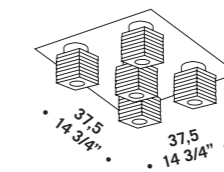

OTTO X OTTO P5
5x33W G9
HSGST/C/UB
alogeno bispina
halogen bi-pin
5 x G9 LED
LED light bulb