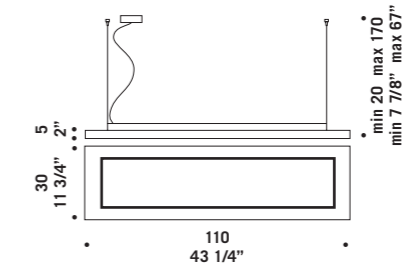

QUADRA S110
2x39W G5
FDH
fluorescente lineare T5
T5 linear fluorescent
alimentatore elettronico
electronic ballast

QUADRA S110 ED
2x39W G5
FDH
fluorescente lineare T5
T5 linear fluorescent
alimentatore elettronico
dimmerabile
electronic ballast
dimmable