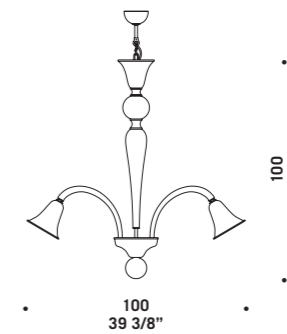

7080 K10
10 x max 46W E14
HSGSP/C/UB
alogeno chiara
clear halogen
10 x E14 LED
LED light bulb