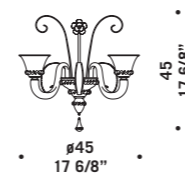

7093 A2
2 x max 46W E14
HSGSB/C/UB
alogeno chiara
clear halogen
2 x E14 LED
LED light bulb