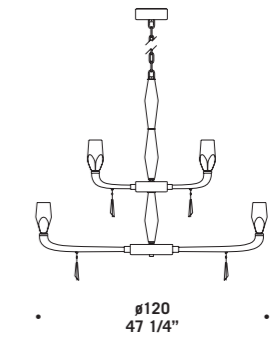

FLUTE K18
18 x max 33W G9
HSGST/C/UB
alogeno bispina
halogen bi-pin
18 x G9 LED
LED light bulb

con catena 30 cm + rosone
whit 30 cm chain + canopy