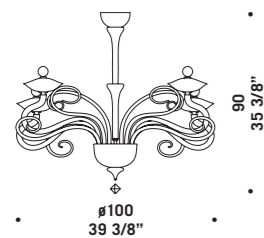

Aria

design Roberto Assenza - Francesco Dei Rossi

Lampadario in vetro con foglia d'oro
nei colori: cristallo e viola chiaro.

Montatura in metallo verniciato oro.

*Glass chandelier with gold leaf available
in the following colours: clear glass
and light violet.*

Painted gold metal fitting.

ARIA K8
8 x max 30W E14
HSGSP/C/UB
alogeno chiara
clear halogen
8 x E14 LED
LED light bulb

CE

IP20