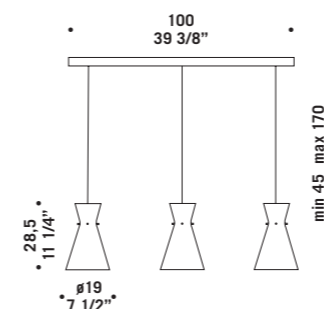

MEMORY S3GL
3x77W E27
HSGSA/C/UB
alogeno chiara
clear halogen
3x75W E27-PAR 30
HAGS/UB
3x21W E27
FBT
fluorescente fluorescent
3 x E27 LED
LED light bulb