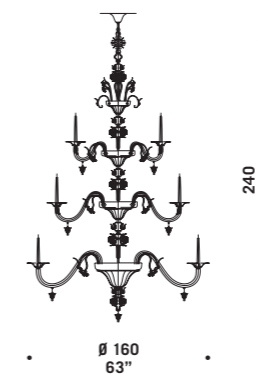

LEVANTE K21+15+9 LED
155,9W LED 220V
2700°K - 14200lm
bianco caldo
warm white