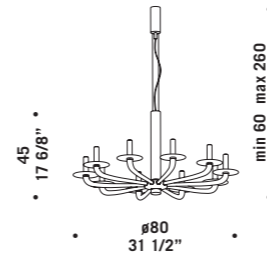

NATURAL K10
10 x max 60W G9
HSGST/C/UB
alogena bispina
halogen bi-pin
10 x G9 LED
LED light bulb