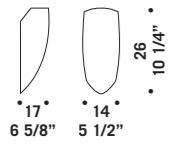

PERONI A1
1x77W E27
HSGSA/C/UB
alogeno chiara
clear halogen
1x14W E27
FBT
fluorescente fluorescent
1 x E27 LED
LED light bulb