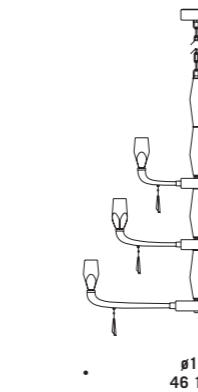

catena + rosone non fornito  
chain and canopy are not supplied

**FLUTE K26**  
26 x max 33W G9  
HSGST/C/UB  
alogeno bispina  
halogen bi-pin  
26 x G9 LED  
LED light bulb

con catena 30 cm + rosone  
whit 30 cm chain + canopy