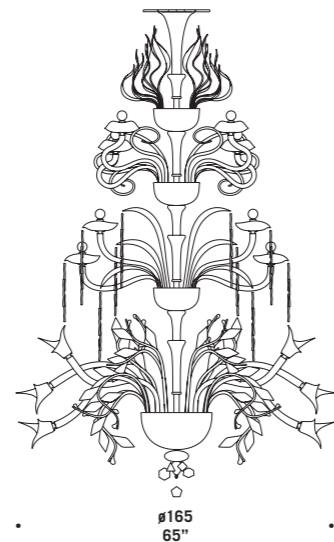

I Quattro Elementi

design Roberto Assenza - Francesco Dei Rossi

Lampadario in vetro con foglia d'oro
nei colori: cristallo, ambra, verde,
acquamare, viola chiaro e rosso.

Montatura in metallo verniciato oro.

I lampadari non sono forniti di
prolungamento catena con rosone.

*Glass chandelier with gold leaf available
in the following colours: clear glass, amber,
green, aquamarine, light violet and red.*

Painted gold metal fitting.

*For these chandeliers chain and
canopy are not supplied.*

- **I QUATTRO ELEMENTI K40**
  12 x max 46W E14
  HSGSB/C/UB
  alogeno chiara
  clear halogen
- +22 x max 46W E14
  HSGSP/C/UB
  alogeno chiara
  clear halogen
- +6 x max 33W G9
  HSGST/C/UB
  alogeno bispina
  halogen bi-pin
- 12 x E14 LED
  LED light bulb
- 22 x E14 LED
  LED light bulb
- 6 x E14 LED
  LED light bulb

CE

IP 20