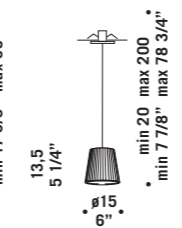

LUMÈ SF
LUMÈ SFWD
1x46W E14
HSGSP/C/UB
alogeno chiara
clear halogen
foro incasso $\varnothing$ 4,5 cm
recessed hole $\varnothing$ 4,5 cm
1 x E14 LED
LED light bulb