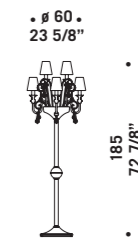

BUGIA R8
8 x max 46W E14
HSGSB/C/UB
alogeno chiara
clear halogen
8 x E14 LED
LED light bulb