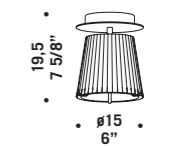

LUMÈ PO
LUMÈ POWD
1x46W E14
HSGSP/C/UB
alogeno chiara
clear halogen
1 x E14 LED
LED light bulb