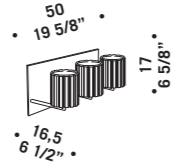

CHARLOTTE A3
3x60W G9
HSGST/C/UB
alogeno bispina
halogen bi-pin
3 x G9 LED
LED light bulb