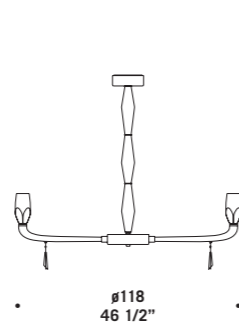

con catena 30 cm + rosone  
whit 30 cm chain + canopy

**FLUTE K12**  
12 x max 33W G9  
HSGST/C/UB  
alogeno bispina  
halogen bi-pin  
12 x G9 LED  
LED light bulb

catena + rosone non fornito  
chain and canopy are not supplied