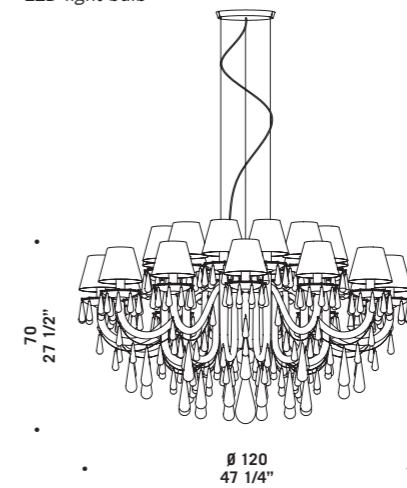

GOUTTE S24
24 x max 46W E14
HSGSB/C/UB
alogeno chiara
clear halogen
24 x E14 LED
LED light bulb

GOUTTE A3
3 x max 46W E14
HSGSB/C/UB
alogeno chiara
clear halogen
3 x E14 LED
LED light bulb