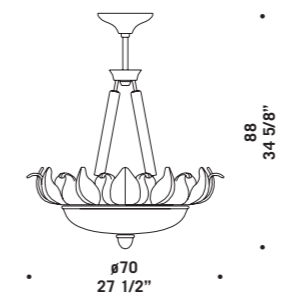

PORTOFINO S1 CE
12 x max 46W E14
HSGSP/C/UB
alogena chiara
clear halogen
12 x E14 LED
LED light bulb