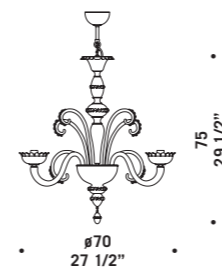

7092 K6
6 x max 46W E14
HSGSB/C/UB
alogeno chiara
clear halogen
6 x E14 LED
LED light bulb