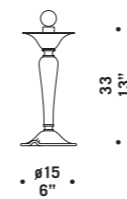

7079 L CE
1 x max 46W E14 $\square$
HSGSP/C/UB IP 20
alogena chiara UL
clear halogen
1 x E14 LED
LED light bulb