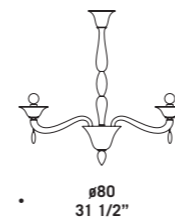

7081 K6
6 x max 46W E14
HSGSP/C/UB
alogeno chiara
clear halogen
6 x E14 LED
LED light bulb