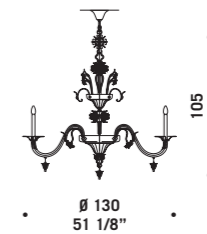

LEVANTE K15
15 x max 46W E14
HSGSB/C/UB
alogeno chiara
clear halogen
15 x E14 LED
LED light bulb