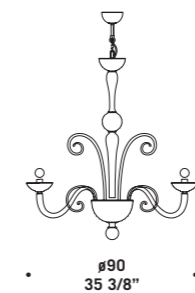

7076 K10
10 x max 46W E14
HSGSP/C/UB
alogeno chiara
clear halogen
10 x E14 LED
LED light bulb