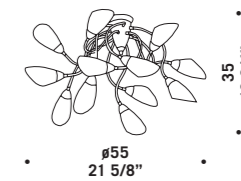

POLI PÒ P12/A12
12x40W E14
HSGSP/C/UB
alogeno chiara
clear halogen
12 x E14 LED
LED light bulb