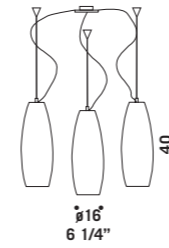

PERONI S16D3
3x77W E27
HSGSA/C/UB
alogeno chiara
clear halogen
3x75W E27 - PAR 30
HAGS/UB
3x24W E27
FBT
fluorescente fluorescent
cavo elettrico 200 cm
cables lenght 200 cm
3 x E27 LED
LED light bulb