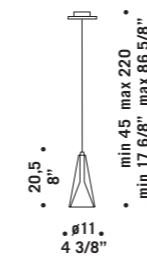

LOLLI S1
1x33W G9
HSGST/C/UB
alogeno bispina
halogen bi-pin
1 x G9 LED
LED light bulb