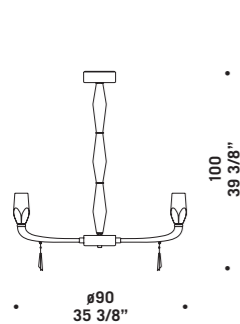

FLUTE K8
8 x max 33W G9
HSGST/C/UB
alogeno bispina
halogen bi-pin
8 x G9 LED
LED light bulb

catena + rosone non fornito
chain and canopy are not supplied