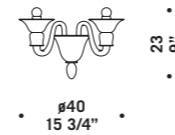

# 7083

Lampadari ed appliques  
in fumè decoro bluino.

Montatura dorata.

*Chandeliers and wall lamps*

*in "fumè" colour with light blue decorations.*

*Gold structure.*

7083 A3

**7083 A2**  
2 x max 46W E14  
HSGSP/C/UB  
alogeno chiara  
clear halogen  
2 x E14 LED  
LED light bulb