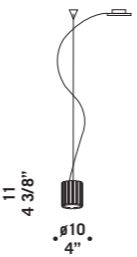

CHARLOTTE S1D
1x60W G9
HSGST/C/UB
alogeno bispina
halogen bi-pin
cavo elettrico 200 cm
cables length 200 cm
1 x G9 LED
LED light bulb