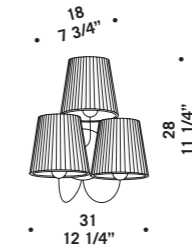

# Lumè

design Nicola Grandesso

LUMÈ POWD

LUMÈ A1WD

**LUMÈ A1**  
**LUMÈ A1WD**  
1x46W E14  
HSGSP/C/UB  
alogeno chiara  
clear halogen  
1 x E14 LED  
LED light bulb

**LUMÈ A2**  
**LUMÈ A2WD**  
2x46W E14  
HSGSP/C/UB  
alogeno chiara  
clear halogen  
2 x E14 LED  
LED light bulb