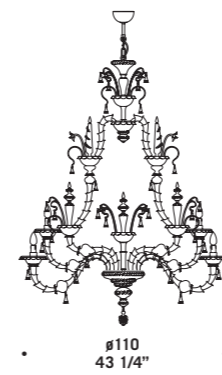

7063 K6+3
9 x max 46W E14
HSGSB/C/UB
alogeno chiara
clear halogen
9 x E14 LED
LED light bulb