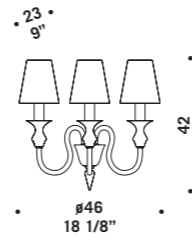

2400 A3 SHADE
3 x max 46W E14
HSGSB/C/UB
alogeno chiara
clear halogen
3 x E14 LED
LED light bulb