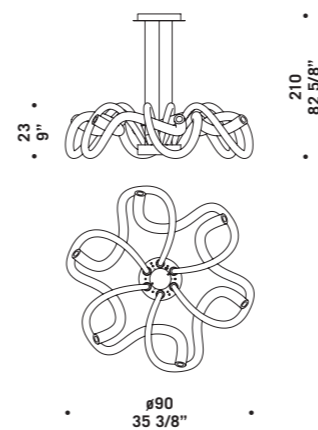

Bernini

design Raffaello Galiotto

Sospensione in vetro colore cristallo realizzata interamente a mano con diffusori in lastra bianco. Montatura in cromo e alluminio anodizzato.
Suspension with hand shaped clear glass elements and white plate diffusers. Metal frame in chromed and anodized aluminium.