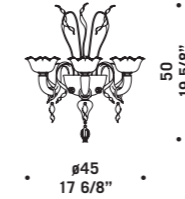

7055 A3
3 x max 46W E14
HSGSB/C/UB
alogeno chiara
clear halogen
3 x E14 LED
LED light bulb