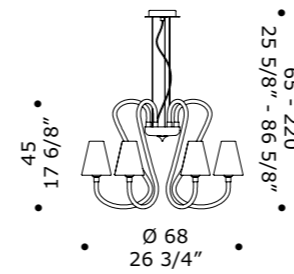

GREGORY K6

6 x max 33W G9
HSGST/C/UB
alogen a bispina
halogen bi-pin
6 x G9 LED
LED light bulb