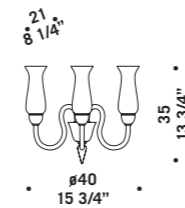

# 2612

2612 K6

**2612 A1**  
1 x max 46W E14  
HSGSB/C/UB  
alogeno chiara  
clear halogen  
1 x E14 LED  
LED light bulb

**2612 A2**  
2 x max 46W E14  
HSGSB/C/UB  
alogeno chiara  
clear halogen  
2 x E14 LED  
LED light bulb