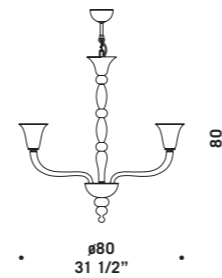

8001 K6
6 x max 46W E14
HSGSP/C/UB
alogeno chiara
clear halogen
6 x E14 LED
LED light bulb