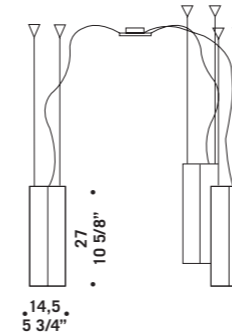

**CARRÈ S1P**  
1x77W E27  
HSGSA/C/UB  
alogeno chiara  
clear halogen  
1x30W E27  
FBT  
fluorescente fluorescent  
1 x E27 LED  
LED light bulb

**CARRÈ S1PD**  
1x77W E27  
HSGSA/C/UB  
alogeno chiara  
clear halogen  
1x30W E27  
FBT  
fluorescente fluorescent  
cavo elettrico 200 cm  
cables lenght 200 cm  
1 x E27 LED  
LED light bulb