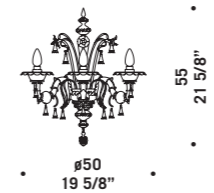

# 7063

Lampadari ed appliques  
in colore cristallo.  
Montatura in metallo verniciato argento.  
*Chandeliers and wall lamps  
in clear glass.  
Painted silver metal fitting.*

**7063 A2**  
2 x max 46W E14  
HSGSB/C/UB  
alogeno chiara  
clear halogen  
2 x E14 LED  
LED light bulb