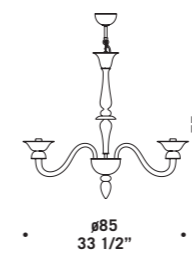

7094 K8
8 x max 46W E14
HSGSP/C/UB
alogeno chiara
clear halogen
8 x E14 LED
LED light bulb