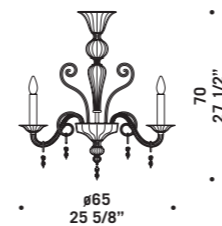

SARA K6
6 x max 46W E14
HSGSB/C/UB
alogena chiara
clear halogen
6 x E14 LED
LED light bulb