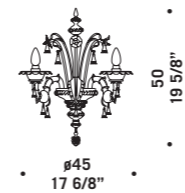

# 7063

Lampadari ed appliques  
in colore cristallo.  
Montatura in metallo verniciato argento.  
*Chandeliers and wall lamps  
in clear glass.  
Painted silver metal fitting.*

**7063 A2**  
2 x max 46W E14  
HSGSB/C/UB  
alogeno chiara  
clear halogen  
2 x E14 LED  
LED light bulb