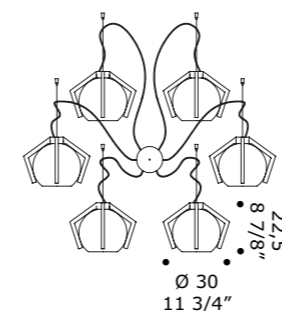

# <Tag>

design Francesco de Majo

**<TAG> S/S1D**    
 1 x 15W E27 LED  
 LED light bulb

**<TAG> S/S1D**    
 1 x 15W E27 LED  
 LED light bulb

**<TAG> S2D**    
 2 x 15W E27 LED  
 LED light bulb

**<TAG> S3D**    
 3 x 15W E27 LED  
 LED light bulb