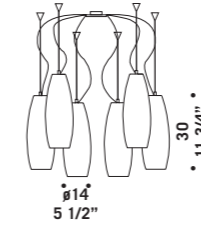

PERONI S14D6
6x77W E27
HSGSA/C/UB
alogeno chiara
clear halogen
6x50W E27 - PAR 20
HAGS/UB
6x24W E27
FBT
fluorescente fluorescent
cavo elettrico 200 cm
cables lenght 200 cm
6 x E27 LED
LED light bulb