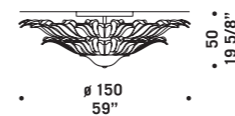

RAPALLO P20
20 x max 46W E14
HSGSP/C/UB
alogeno chiara
clear halogen
20 x E14 LED
LED light bulb