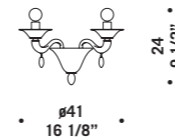

7081 A2
2 x max 46W E14
HSGSP/C/UB
alogeno chiara
clear halogen
2 x E14 LED
LED light bulb