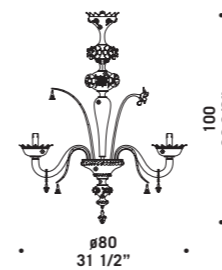

7067 K6
6 x max 46W E14
HSGSB/C/UB
alogeno chiara
clear halogen
6 x E14 LED
LED light bulb