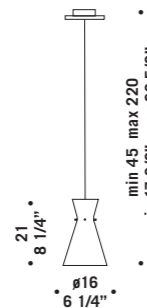

MEMORY S1P
1x77W E27
HSGSA/C/UB
alogeno chiara
clear halogen
1x75W E27-PAR 30
HAGS/UB
1 x E27 LED
LED light bulb