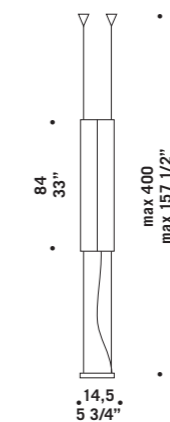

CARRÈ SV
3x77W E27
HSGSA/C/UB
alogeno chiara
clear halogen
con variatore
with dimmer
3 x E27 LED
LED light bulb

Kit opzionale per attacco a parete Carrè SV.
Optional kit to hang the model Carrè SV to the wall.