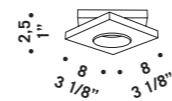

OTTO X OTTO F
1x35W-12V GY6,35
HSGST/UB/IB
alogeno bispina
halogen bi-pin
1x20W-12V G4
HSGST/UB
alogeno bispina
halogen bi-pin
foro incasso $\varnothing$ 4,5-5 cm
profondità minima 9 cm
trasformatore escluso
recessed hole $\varnothing$ 4,5-5 cm
min. depth 9 cm
transformer not included