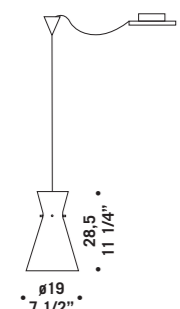

MEMORY S1GD
1x77W E27
HSGSA/C/UB
alogeno chiara
clear halogen
1x75W E27-PAR 30
HAGS/UB
1x21W E27
FBT
fluorescente fluorescent
cavo elettrico 200 cm
cables lenght 200 cm
1 x E27 LED
LED light bulb