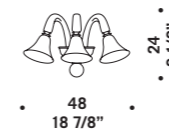

7080 A3
3 x max 46W E14
HSGSP/C/UB
alogeno chiara
clear halogen
3 x E14 LED
LED light bulb