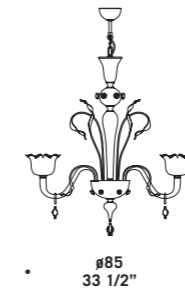

7055 K8
8 x max 46W E14
HSGSB/C/UB
alogeno chiara
clear halogen
8 x E14 LED
LED light bulb