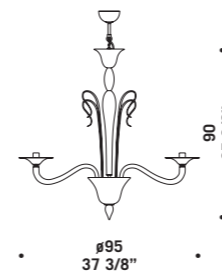

7088 K10
10 x max 46W E14
HSGSB/C/UB
alogeno chiara
clear halogen
10 x E14 LED
LED light bulb