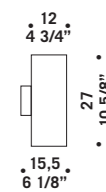

CARRÈ AP
1x77W E27
HSGSA/C/UB
alogeno chiara
clear halogen
1 x E27 LED
LED light bulb