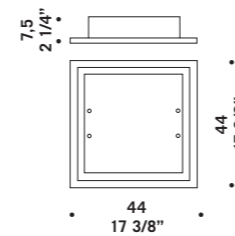

**QUADRA A/P 44
44E**
4x18W 2G11
FSDH
fluorescente fluorescent
alimentatore elettronico
electronic ballast

**QUADRA A/P 44
44 EMERGENZA E**
4x18W 2G11
FSDH
fluorescente fluorescent
alimentatore elettronico
+ kit di emergenza
electronic ballast
+ emergency control gear