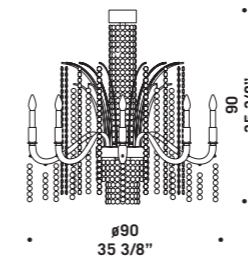

*Chromed metal structure.*

*For these chandeliers chain and  
canopy are not supplied.*

ICE K84

ICE K8+6

ICE A3+4

**ICE A3+4**  
3 x max 46W E14  
HSGSB/C/UB  
alogeno chiara  
clear halogen

+4 x max 20W G9  
HSGST/C/UB  
alogeno bispina  
halogen bi-pin  
3 x E14 LED  
LED light bulb  
+4 x G9 LED  
LED light bulb