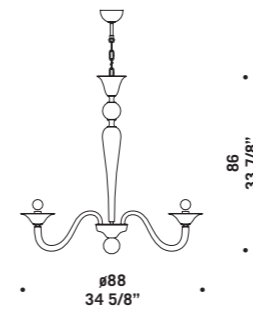

7079 K8 CE
8 x max 46W E14 $\oplus$
HSGSP/C/UB IP 20
alogena chiara UL
clear halogen
8 x E14 LED
LED light bulb