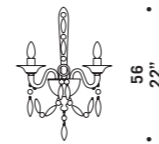

• $\varnothing 40$
• 15 3/4" •

6009 A2
2 x max 46W E14
HSGSB/C/UB
alogeno chiara
clear halogen
2 x E14 LED
LED light bulb