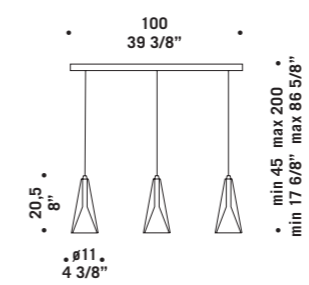

LOLLI S3L
3x33W G9
HSGST/C/UB
alogeno bispina
halogen bi-pin
3 x G9 LED
LED light bulb