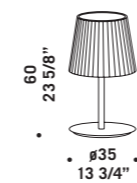

LUMÈ T1
LUMÈ T1WD
1x70W E27
HSGSG/C
alogeno Globolux chiara
clear halogen Globolux
1x77W E27
HSGSA/C/UB
alogeno chiara
clear halogen
1 x E27 LED
LED light bulb