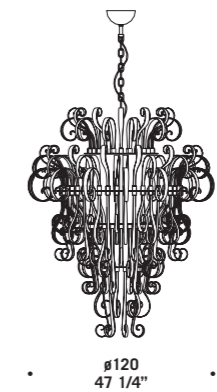

CIOCCA S16
16 x max 33W G9
HSGST/C/UB
alogeno bispina
halogen bi-pin
16 x G9 LED
LED light bulb