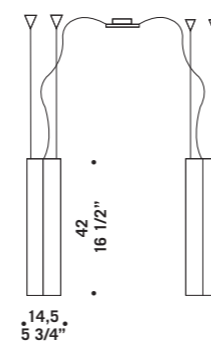

CARRÈ S2GD
2x77W E27
HSGSA/C/UB
alogeno chiara
clear halogen
2x30W E27
FBT
fluorescente fluorescent
cavo elettrico 200 cm
cables lenght 200 cm
2 x E27 LED
LED light bulb