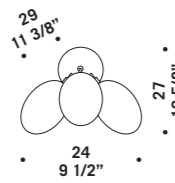

PRO•SECCO A3
3x20W-12V G4
HSGST/UB
alogeno bispina
halogen bi-pin
trasformatore elettronico
electronic transformer