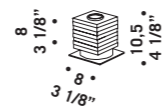

Otto x Otto

design Francesco Dei Rossi

OTTO X OTTO L
1x60W G9
HSGST/C/UB
alogeno bispina
halogen bi-pin
1 x G9 LED
LED light bulb