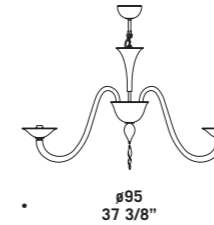

7087 K8
8 x max 46W E14
HSGSP/C/UB
alogeno chiara
clear halogen
8 x E14 LED
LED light bulb