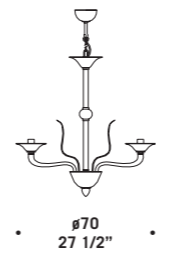

7077 K6
6 x max 46W E14
HSGSP/C/UB
alogeno chiara
clear halogen
6 x E14 LED
LED light bulb