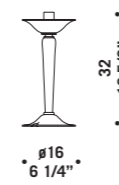

7087 L
1 x max 46W E14
HSGSP/C/UB
alogeno chiara
clear halogen
1 x E14 LED
LED light bulb