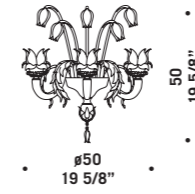

7098 A3
3 x max 30W E14
HSGSB/C/UB
alogeno chiara
clear halogen
3 x E14 LED
LED light bulb