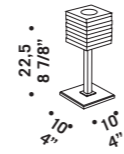

OTTO X OTTO T
1x60W G9
HSGST/C/UB
alogeno bispina
halogen bi-pin
1 x G9 LED
LED light bulb