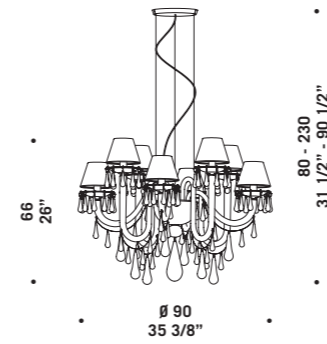

Goutte

design Nicola Grandesso

GOUTTE S8
8 x max 46W E14
HSGSB/C/UB
alogeno chiara
clear halogen
8 x E14 LED
LED light bulb