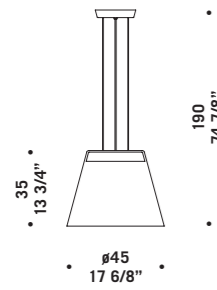

# Diaphanès

design Valerio Cometti

**DIAPHANÈS S30**  
25W 2500lm +  
LED 2700K CRI90

6W 600lm  
LED 2700K

CE  
IP20

**DIAPHANÈS S45**  
35W 3500lm +  
LED 2700K CRI90

9W 900lm  
LED 2700K

CE  
IP20