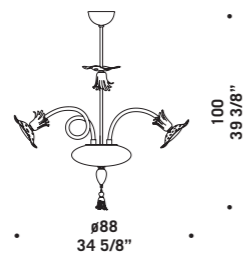

*Chromed metal fitting.*

*For these chandeliers chain and canopy are not supplied.*

**VENEDIG POM PON A2**  
 2 x max 46W E14  
 HSGSP/C/UB  
 alogena chiara  
 clear halogen  
 2 x E14 LED  
 LED light bulb