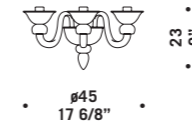

7094 A3
3 x max 46W E14
HSGSP/C/UB
alogeno chiara
clear halogen
3 x E14 LED
LED light bulb