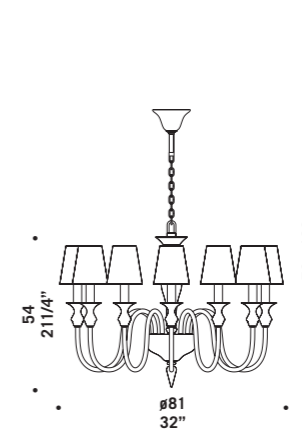

2400 K12 SHADE
12 x max 46W E14
HSGSB/C/UB
alogeno chiara
clear halogen
12 x E14 LED
LED light bulb